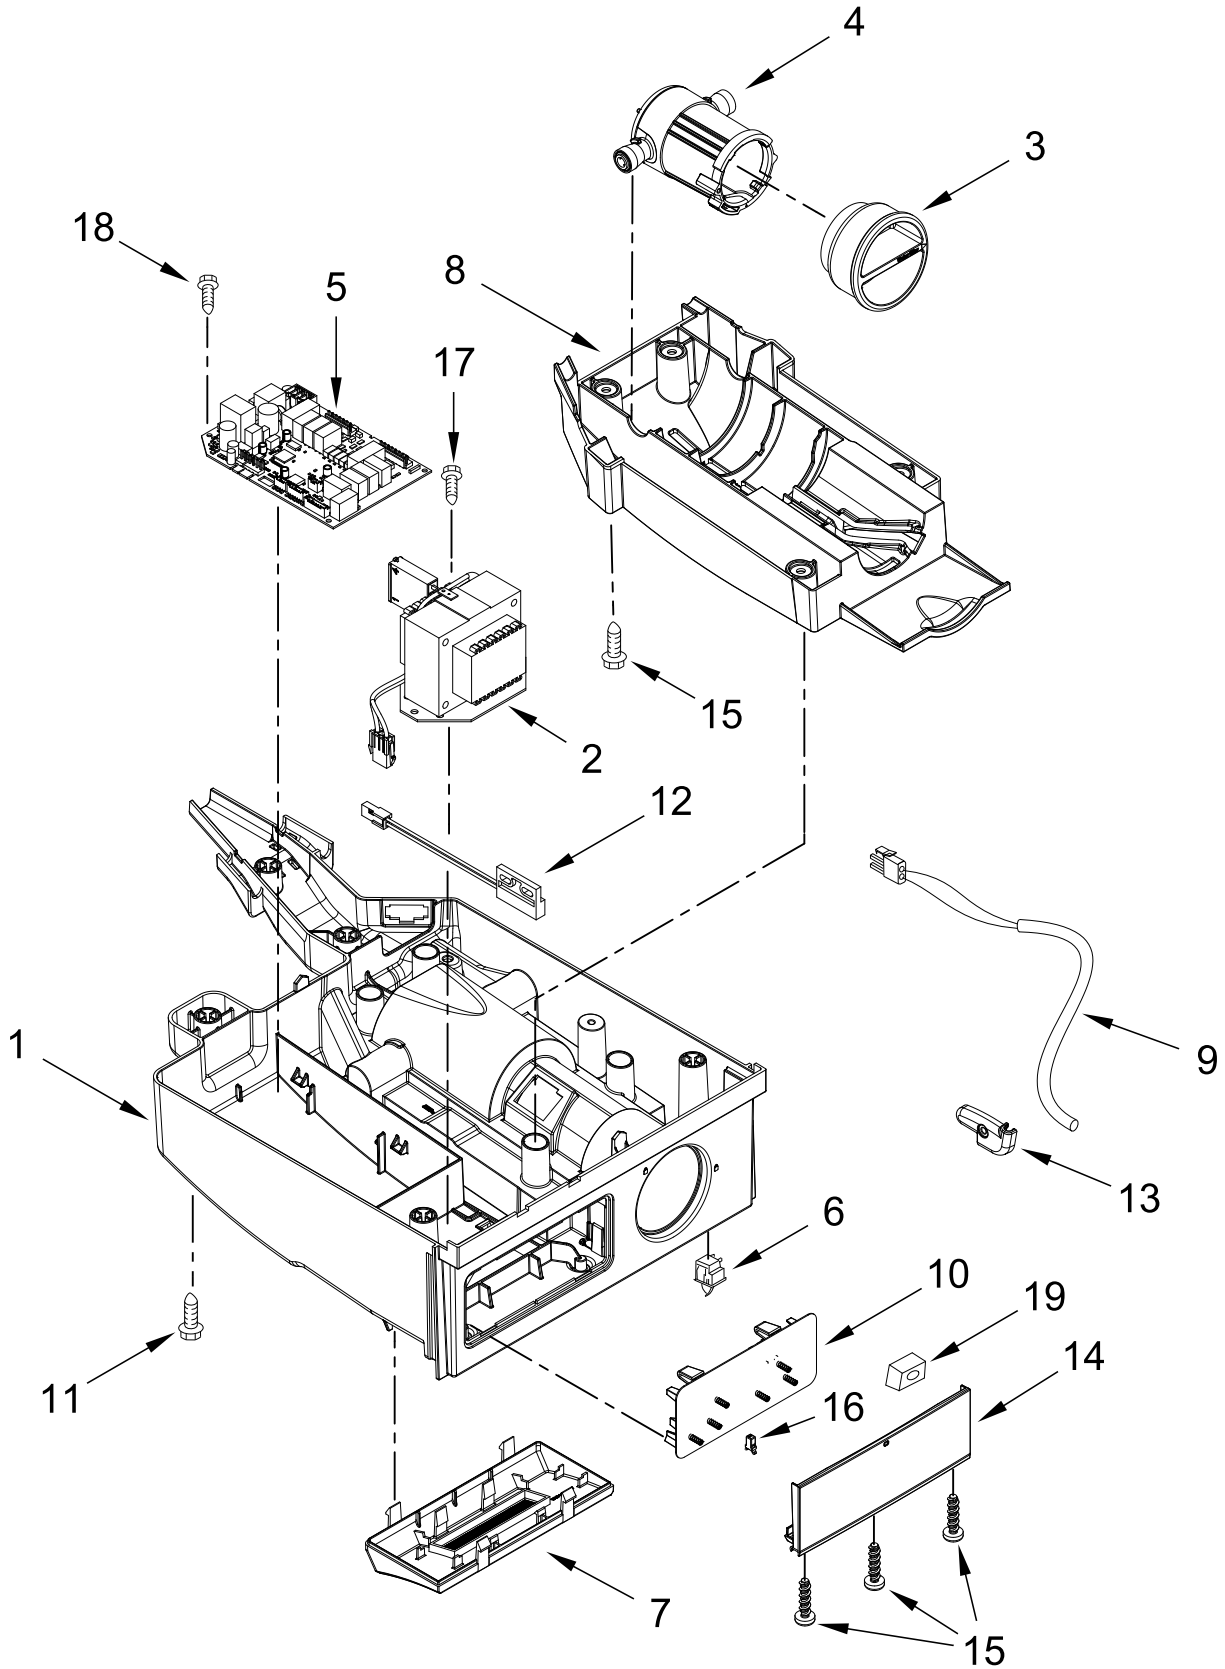

KitchenAid®

ICEMAKER

MODELS:

KUIX335HPS02 (Stainless Steel)

CABINET, DOOR AND LINER PARTS

CABINET, DOOR AND LINER PARTS

<u>Illus.</u> <u>No.</u>	<u>Part No.</u>	<u>Description</u>	<u>Illus.</u> <u>No.</u>	<u>Part No.</u>	<u>Description</u>	<u>Illus.</u> <u>No.</u>	<u>Part No.</u>	<u>Description</u>
1		Literature Parts	16	W11243472	Cover, Top Hinge(Black)	33	357640	Screw
	W11686966	Owners Manual				34	2185927	Holder, Scoop
	W10761657	Tech Sheet	17		Cabinet and Liner (Not Serviced)	35	3374849	Leg, Leveling
2	8534077	Screw (White)				36	W10495264	Screw (Black)
3	W10734102	Bin, Door	18	W11256688	Cover, Unit	37		Panel, Top
4	2185678	Spacer	19	8534075	Screw (Black)		W11246183	Black
5	2217394	Cover, Wiring	20	W11212764	Pin, Limit	38	2217293	Gasket, Top Panel
6	489442	Screw	21	W11505640	Pad, Foam	39		Grill, Front
7		Door	22	3400240	Nut		W11197601	Black
	W11263351	Black	23	W10737551	Tube, Drain	40	W10531302	Screw (Black)
8	W11309649	Cam,Door	24	W10493422	Scoop	41	W11176752	Hinge Assembly, Top
9	W10529250	Assembly, Magnetic Catch	25		Handle, Door	42	W11176753	Hinge Assembly, Bottom
				W11450233	Stainless			
10	W10136999	Nut, Push-In	26	2208136	Clip, Water Tube			
11	W11165597	Gasket, Bottom	27	3196184	Screw			
12	W10670799	Clamp, Hose	28	W11243473	Cover, Bottom Hinge (Black)			
13	2217294	Gasket, Door	29	348689	Screw			
14	W11309752	Sidecap, Top (Black)	30	3400884	Screw (Stainless)			
	W11309756	Sidecap, Bottom(Black)	31	W10518673	Nameplate			
15	W11261378	Wrap, Door(Stainless)	32	W11257325	Cover Cap, Hinge			

PUMP PARTS

PUMP PARTS

<u>Illus.</u> <u>No.</u>	<u>Part No.</u>	<u>Description</u>
1	W11439191	Pump, Recirculating (Includes Sensor)
2	W10489129	Bracket, Pump
3	W10764770	Assembly, Pump Wire

CONTROL PANEL PARTS