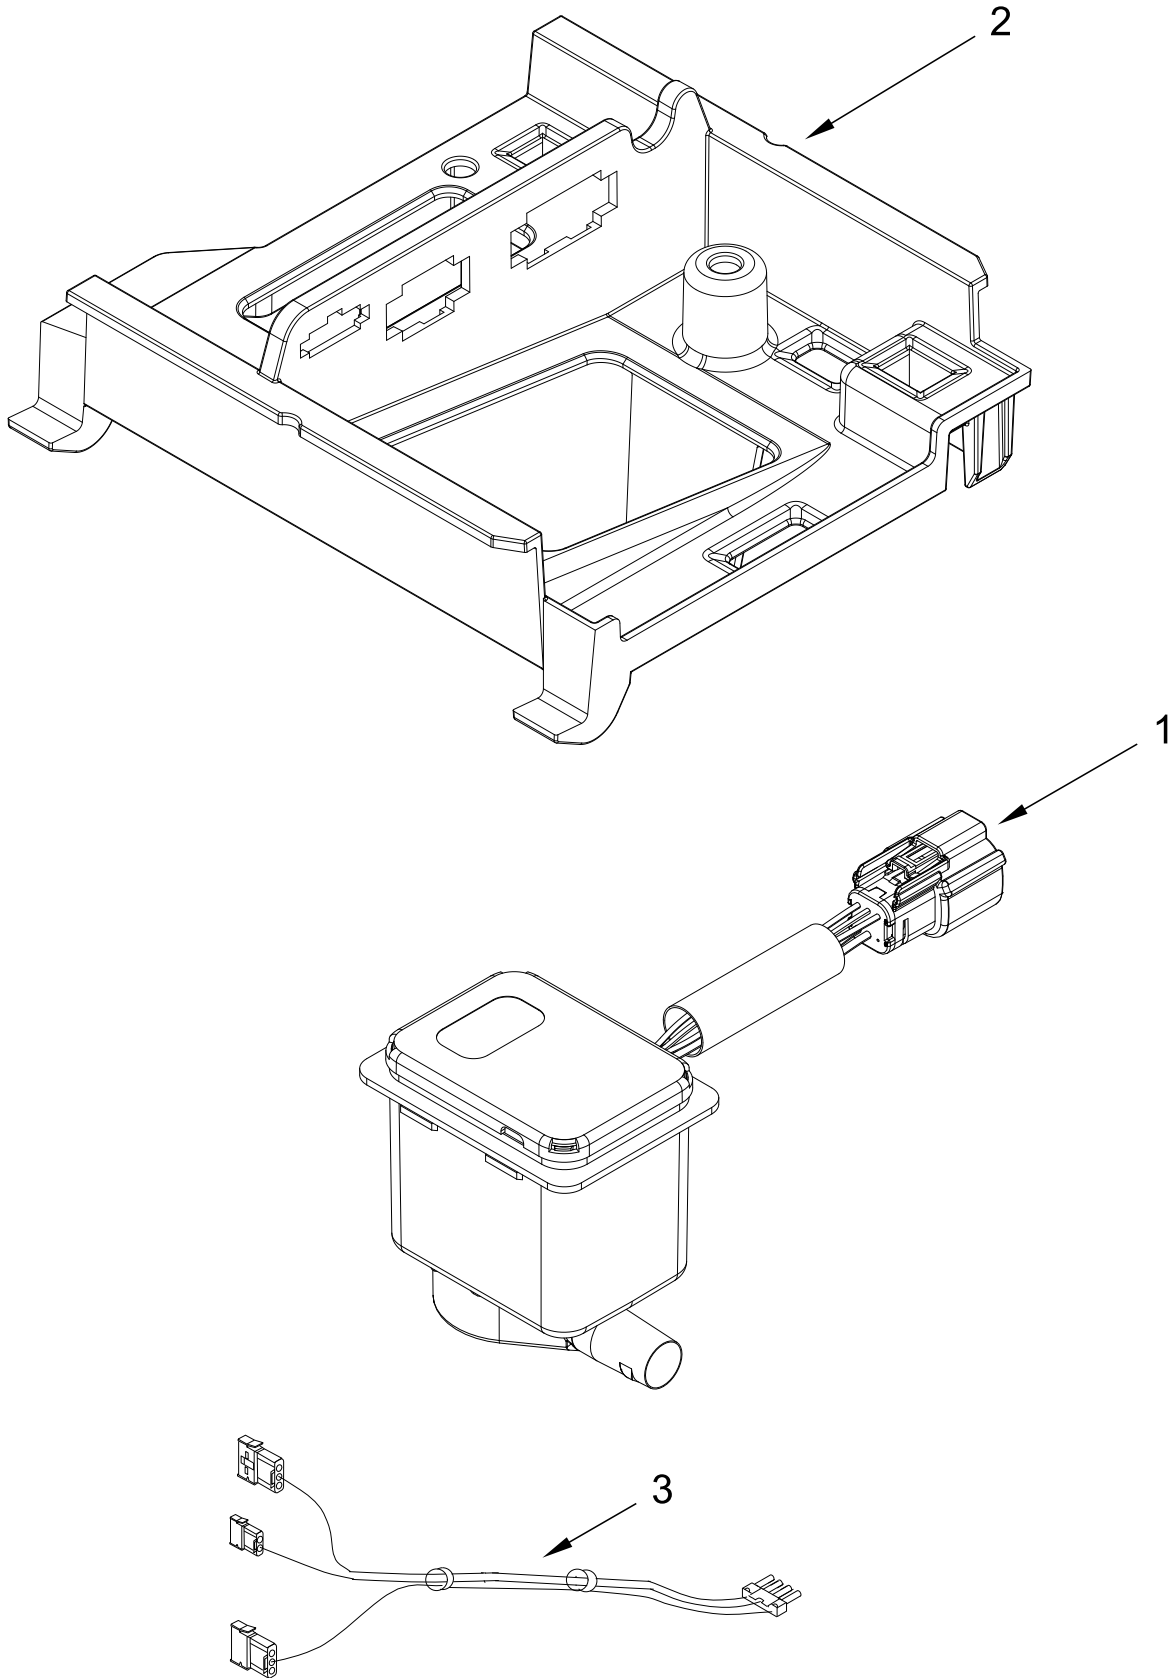

KitchenAid®

ICEMAKER

MODELS:

KUIX335HPS02 (Stainless Steel)

CABINET, DOOR AND LINER PARTS

CABINET, DOOR AND LINER PARTS

<u>Illus.</u> <u>No.</u>	<u>Part No.</u>	<u>Description</u>	<u>Illus.</u> <u>No.</u>	<u>Part No.</u>	<u>Description</u>	<u>Illus.</u> <u>No.</u>	<u>Part No.</u>	<u>Description</u>
1		Literature Parts	16	W11243472	Cover, Top Hinge(Black)	33	357640	Screw
	W11686966	Owners Manual				34	2185927	Holder, Scoop
	W10761657	Tech Sheet	17		Cabinet and Liner (Not Serviced)	35	3374849	Leg, Leveling
2	8534077	Screw (White)				36	W10495264	Screw (Black)
3	W10734102	Bin, Door	18	W11256688	Cover, Unit	37		Panel, Top
4	2185678	Spacer	19	8534075	Screw (Black)		W11246183	Black
5	2217394	Cover, Wiring	20	W11212764	Pin, Limit	38	2217293	Gasket, Top Panel
6	489442	Screw	21	W11505640	Pad, Foam	39		Grill, Front
7		Door	22	3400240	Nut		W11197601	Black
	W11263351	Black	23	W10737551	Tube, Drain	40	W10531302	Screw (Black)
8	W11309649	Cam,Door	24	W10493422	Scoop	41	W11176752	Hinge Assembly, Top
9	W10529250	Assembly, Magnetic Catch	25		Handle, Door	42	W11176753	Hinge Assembly, Bottom
				W11450233	Stainless			
10	W10136999	Nut, Push-In	26	2208136	Clip, Water Tube			
11	W11165597	Gasket, Bottom	27	3196184	Screw			
12	W10670799	Clamp, Hose	28	W11243473	Cover, Bottom Hinge (Black)			
13	2217294	Gasket, Door	29	348689	Screw			
14	W11309752	Sidecap, Top (Black)	30	3400884	Screw (Stainless)			
	W11309756	Sidecap, Bottom(Black)	31	W10518673	Nameplate			
15	W11261378	Wrap, Door(Stainless)	32	W11257325	Cover Cap, Hinge			

PUMP PARTS

PUMP PARTS

<u>Illus.</u> <u>No.</u>	<u>Part No.</u>	<u>Description</u>
1	W11439191	Pump, Recirculating (Includes Sensor)
2	W10489129	Bracket, Pump
3	W10764770	Assembly, Pump Wire

CONTROL PANEL PARTS