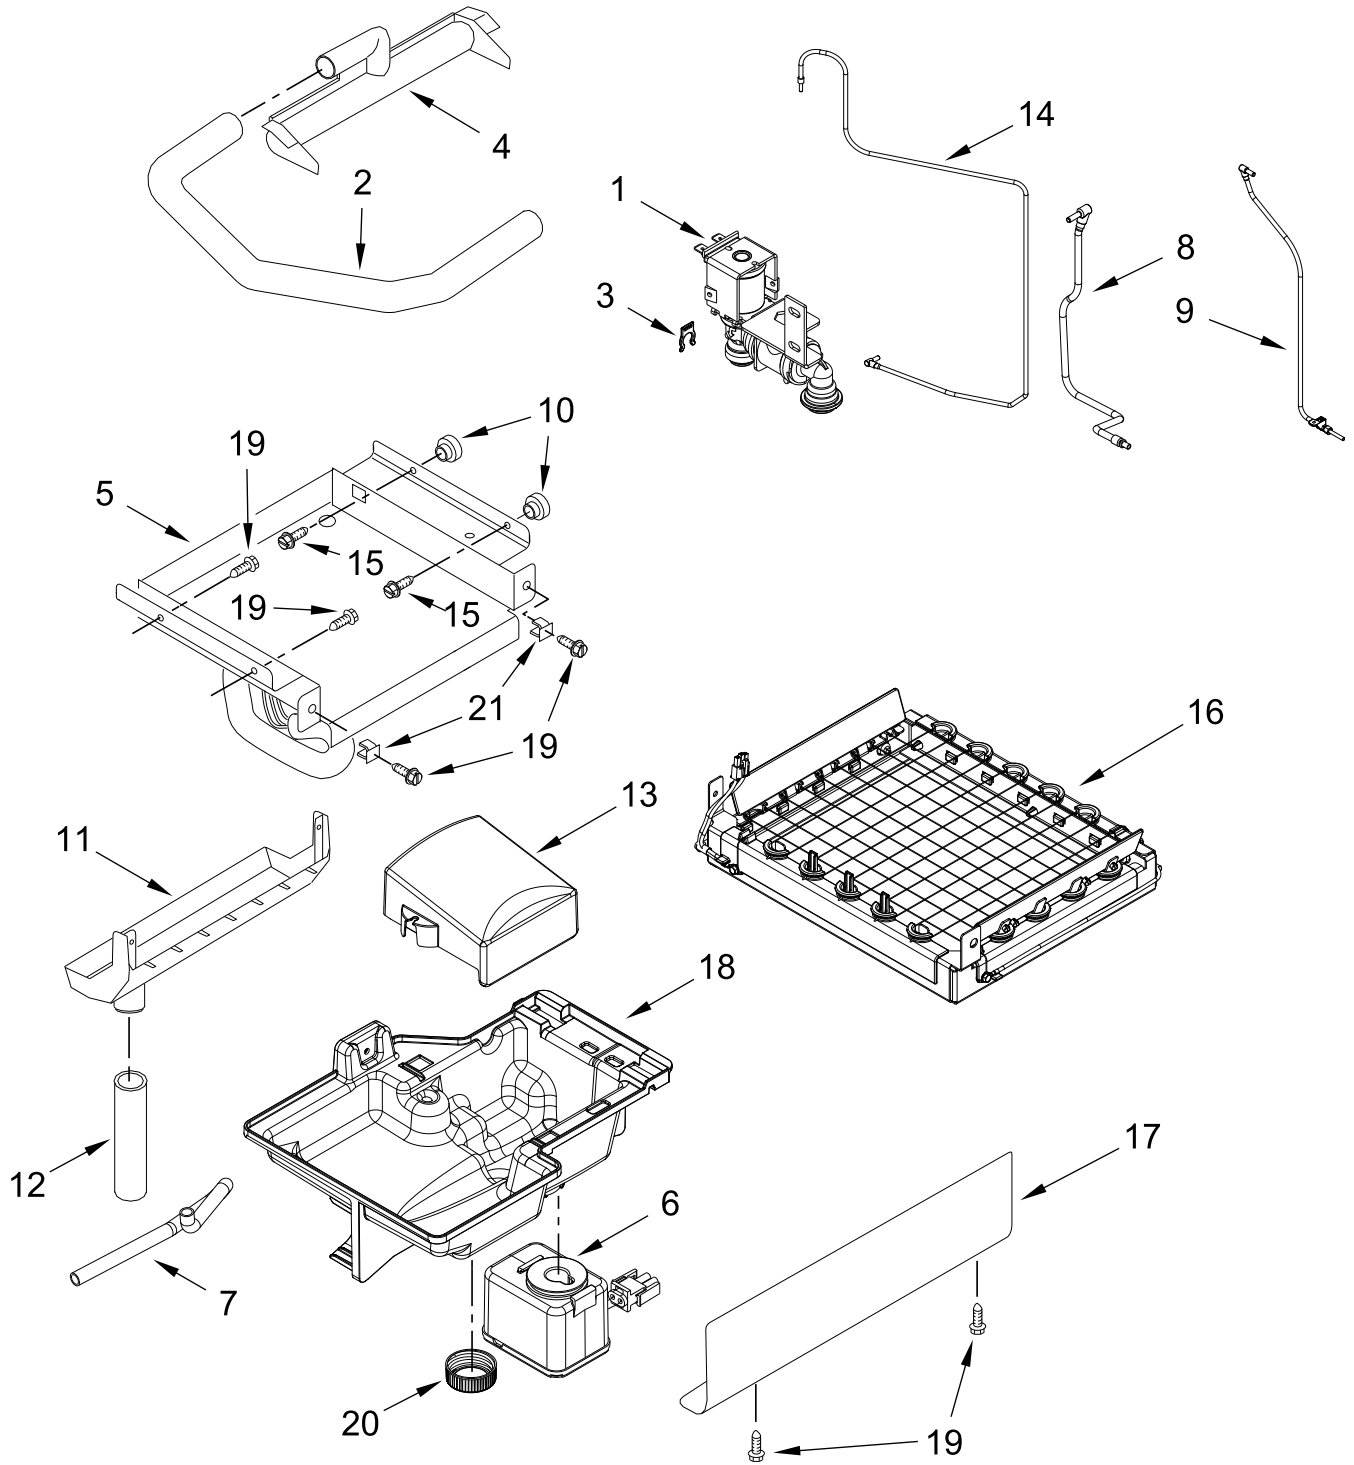

EVAPORATOR, GRID, AND WATER PARTS

EVAPORATOR, GRID, AND WATER PARTS

<u>Illus.</u> <u>No.</u>	<u>Part No.</u>	<u>Description</u>	<u>Illus.</u> <u>No.</u>	<u>Part No.</u>	<u>Description</u>	<u>Illus.</u> <u>No.</u>	<u>Part No.</u>	<u>Description</u>
1	W10870921	Valve, Water (Includes Regulator)	9	W11257051	Tube, Inlet	18	W11507346	Reservoir, Water
2	W10772963	Tube, Pump	10	836667	Spacer	19	3400884	Screw (Stainless)
3	W10782423	Locking Ring (1/4")	11	2185625	Reservoir, Water Slide	20	W10555398	Cap, Drain
4	2185523	Dispenser, Water	12	W10635836	Tube, Water Slide	21	3400909	Grommet, Screw
5	W11703764	Evaporator	13	W10512292	Cover, Bracket			
6	W11439192	Pump, Reservoir Drain	14	W11543903	Waterline, Valve			
7	W10539379	Tube, Reservoir Drain	15	3400886	Screw (Stainless)			
8	W11543901	Waterline, Reservoir	16	W10783275	Assembly, Grid			
			17	W10340986	Cover, Grid