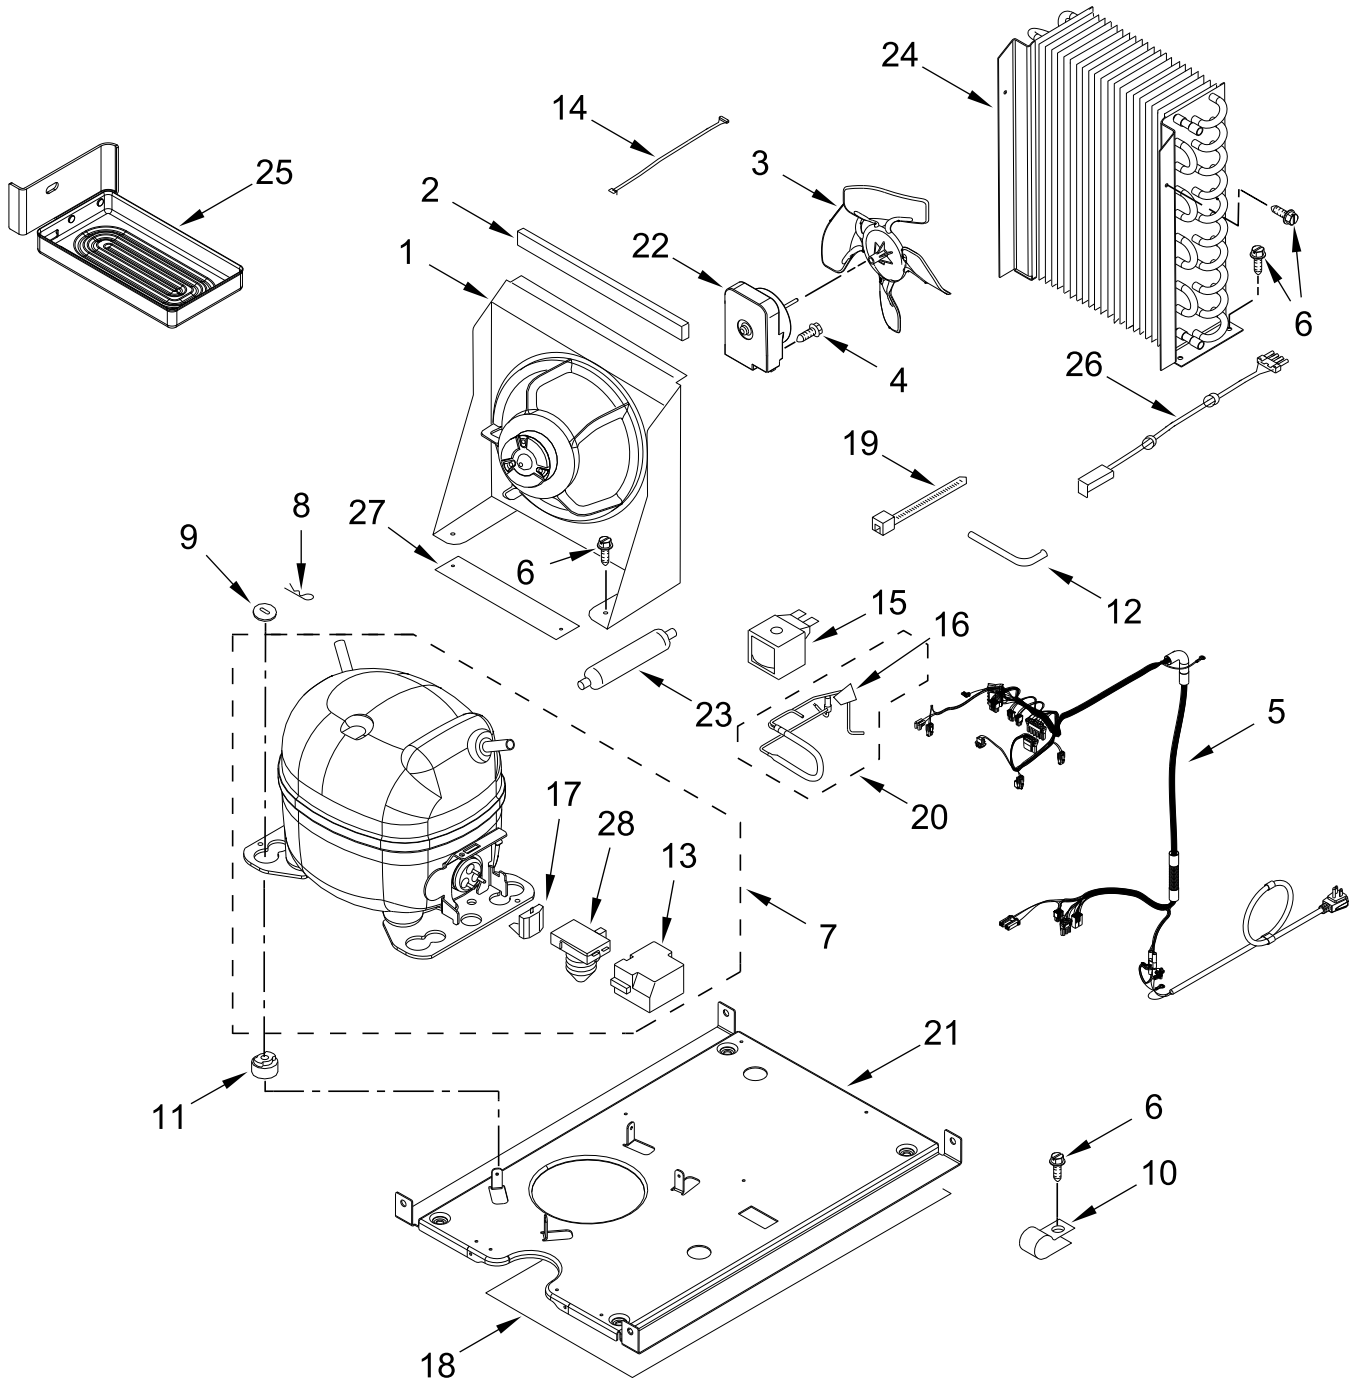

UNIT PARTS

UNIT PARTS

<u>Illus.</u> <u>No.</u>	<u>Part No.</u>	<u>Description</u>	<u>Illus.</u> <u>No.</u>	<u>Part No.</u>	<u>Description</u>	<u>Illus.</u> <u>No.</u>	<u>Part No.</u>	<u>Description</u>
1	2185532	Bracket, Fan Mounting	12	W10528572	Tube, Process	24	W11508236	Condenser
2	2185675	Pad, Foam	13	2208371	Cover, Terminal	25	W10615506	Tray, Drip
3	2188935	Blade, Fan	14	W11086824	Wire Assembly, Jumper	26	2187629	Jumper, Wire (Condenser Fan)
4	8281196	Screw	15	W10206473	Coil, Solenoid	27	W11553219	Pad, Foam
5	W10917834	Assembly, Cabinet Wire	16	759113	Body, Solenoid Valve	28	2217224	Device, Start
6	304392	Screw	17	W10783194	Protector, Overload			REFRIGERANT CHARGE
7	W10536005	Compressor	18	W10282061	Shield, Heat			5.75 oz. (R-134A)
8	A201435	Clip, Compressor Mounting	19	2185788	Clamp, Cable			
9	A201441	Shim	20	W11575246	Valve, Hot Gas			
10	2185960	Clamp, Power Cord	21	W11560928	Base, Unit			
11	2217318	Grommet, Compressor	22	W10909377	Motor, Condenser Fan			
			23	W11594492	Drier