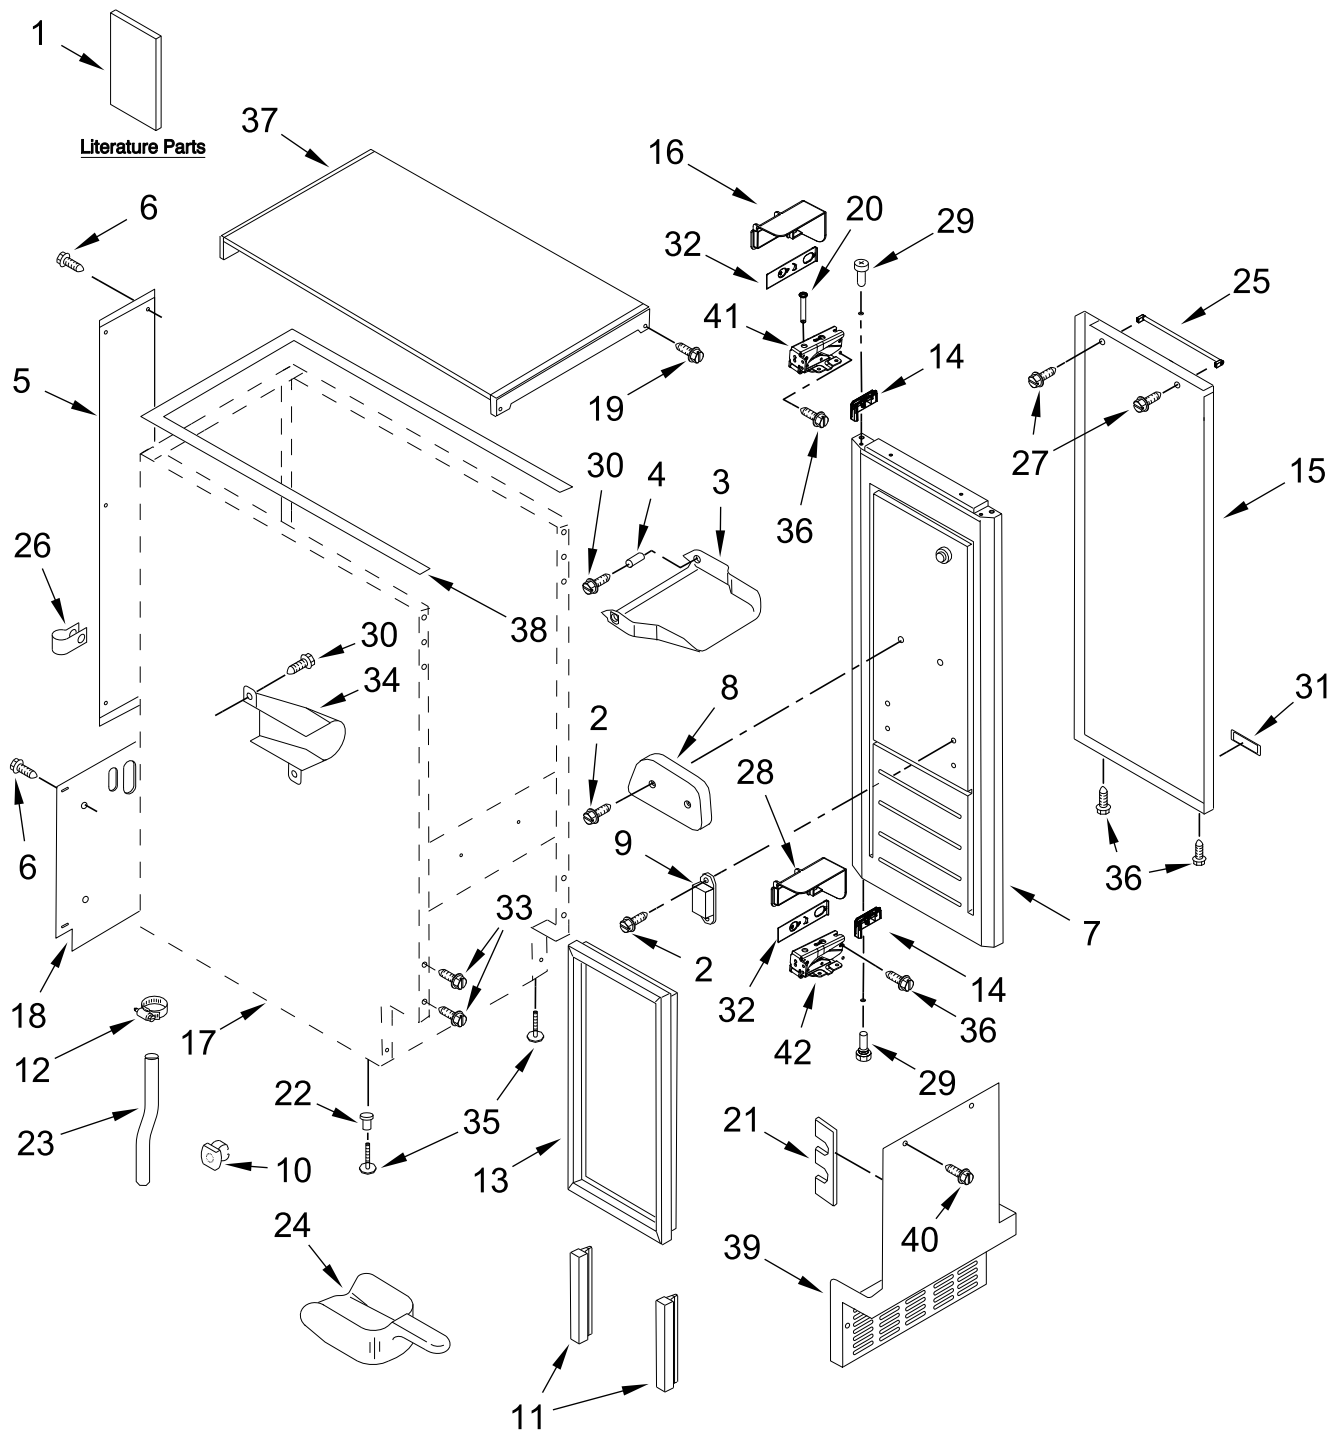

KitchenAid®

ICEMAKER

MODELS:

KUIX335HPS02 (Stainless Steel)

CABINET, DOOR AND LINER PARTS

CABINET, DOOR AND LINER PARTS

<u>Illus.</u> <u>No.</u>	<u>Part No.</u>	<u>Description</u>	<u>Illus.</u> <u>No.</u>	<u>Part No.</u>	<u>Description</u>	<u>Illus.</u> <u>No.</u>	<u>Part No.</u>	<u>Description</u>
1		Literature Parts	16	W11243472	Cover, Top Hinge(Black)	33	357640	Screw
	W11686966	Owners Manual				34	2185927	Holder, Scoop
	W10761657	Tech Sheet	17		Cabinet and Liner (Not Serviced)	35	3374849	Leg, Leveling
2	8534077	Screw (White)				36	W10495264	Screw (Black)
3	W10734102	Bin, Door	18	W11256688	Cover, Unit	37		Panel, Top
4	2185678	Spacer	19	8534075	Screw (Black)		W11246183	Black
5	2217394	Cover, Wiring	20	W11212764	Pin, Limit	38	2217293	Gasket, Top Panel
6	489442	Screw	21	W11505640	Pad, Foam	39		Grill, Front
7		Door	22	3400240	Nut		W11197601	Black
	W11263351	Black	23	W10737551	Tube, Drain	40	W10531302	Screw (Black)
8	W11309649	Cam,Door	24	W10493422	Scoop	41	W11176752	Hinge Assembly, Top
9	W10529250	Assembly, Magnetic Catch	25		Handle, Door	42	W11176753	Hinge Assembly, Bottom
				W11450233	Stainless			
10	W10136999	Nut, Push-In	26	2208136	Clip, Water Tube			
11	W11165597	Gasket, Bottom	27	3196184	Screw			
12	W10670799	Clamp, Hose	28	W11243473	Cover, Bottom Hinge (Black)			
13	2217294	Gasket, Door	29	348689	Screw			
14	W11309752	Sidecap, Top (Black)	30	3400884	Screw (Stainless)			
	W11309756	Sidecap, Bottom(Black)	31	W10518673	Nameplate			
15	W11261378	Wrap, Door(Stainless)	32	W11257325	Cover Cap, Hinge			

PUMP PARTS

PUMP PARTS

<u>Illus.</u> <u>No.</u>	<u>Part No.</u>	<u>Description</u>
1	W11439191	Pump, Recirculating (Includes Sensor)
2	W10489129	Bracket, Pump
3	W10764770	Assembly, Pump Wire

CONTROL PANEL PARTS