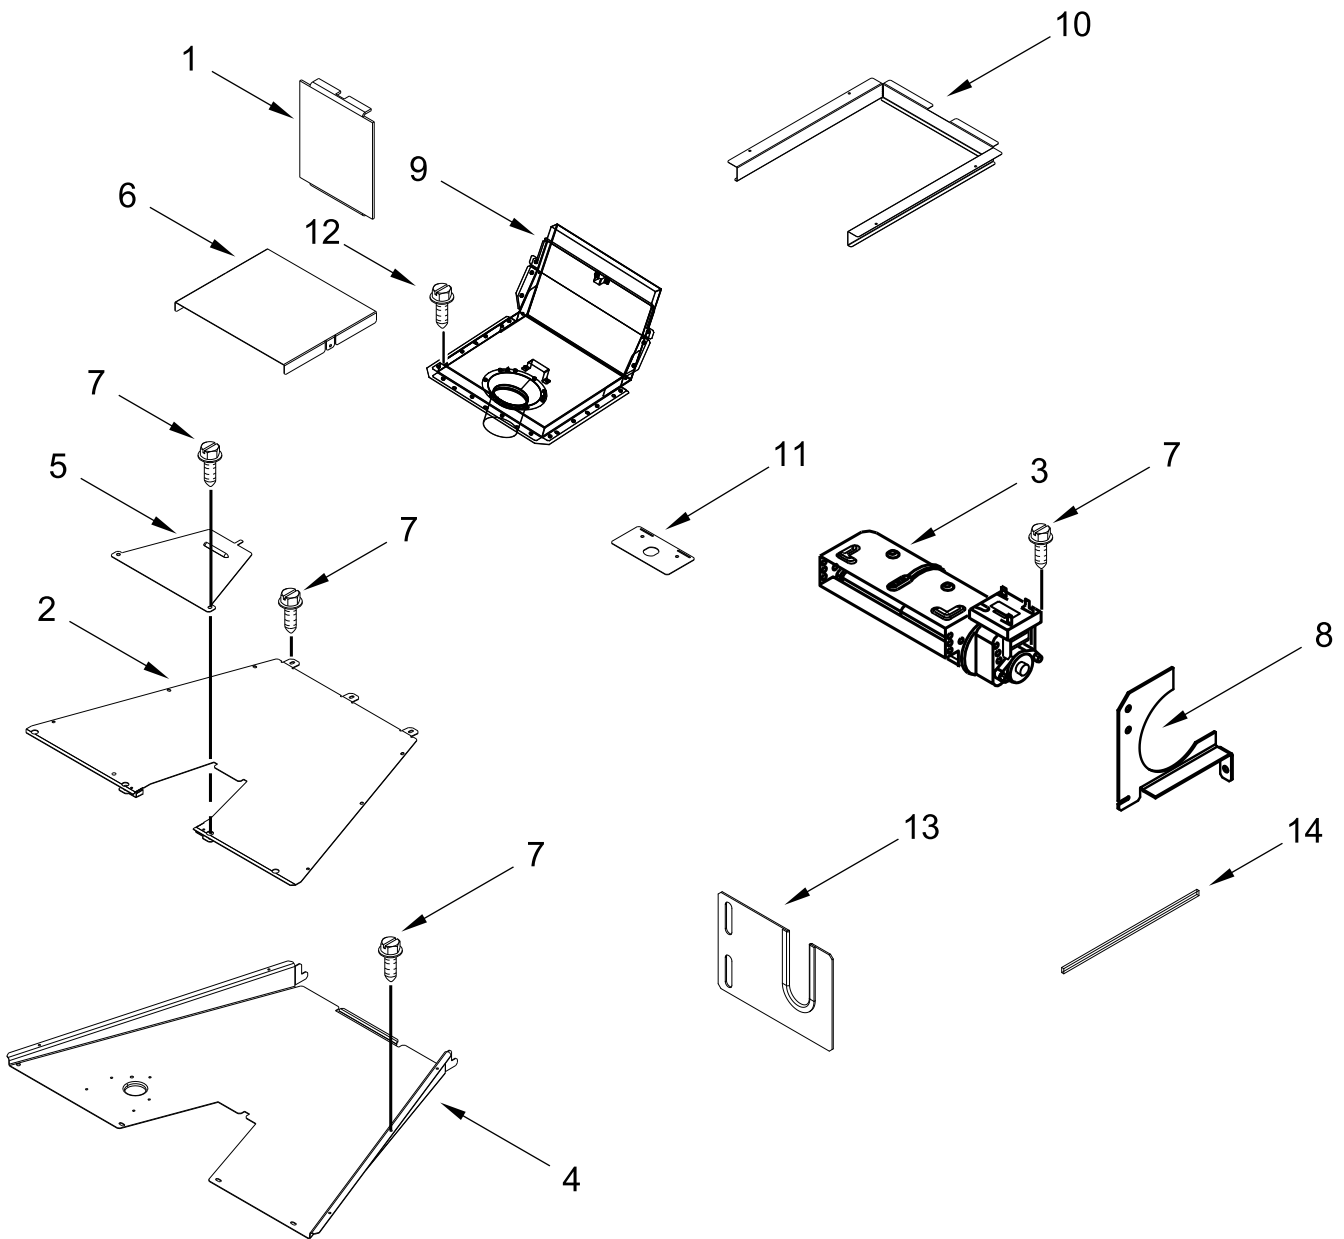

VENTING PARTS

VENTING PARTS

<u>Illus.</u> <u>No.</u>	<u>Part No.</u>	<u>Description</u>	<u>Illus.</u> <u>No.</u>	<u>Part No.</u>	<u>Description</u>	<u>Illus.</u> <u>No.</u>	<u>Part No.</u>	<u>Description</u>
1	W10246087	Insulation, Chimney	6	W10246086	Retainer, Insulation	11	W10115855	Holder, Strain Relief
2	W11105221	Vent, Cooling Top (30 in)	7	7101P426-60	Screw	12	3400805	Screw (Zinc)
3	W11200129	Blower	8	W11047754	Bracket, Blower Mount	13	W11106956	Cover, Channel
4	W11091676	Vent, Cooling Bottom (30 in)	9	W10340579	Vent, Chimney Box (30 in / 36 in)	14	W10919715	Gasket
5	W11109518	Plate, Cooling Latch	10	W10145363	Duct, Primary Air (30 in)