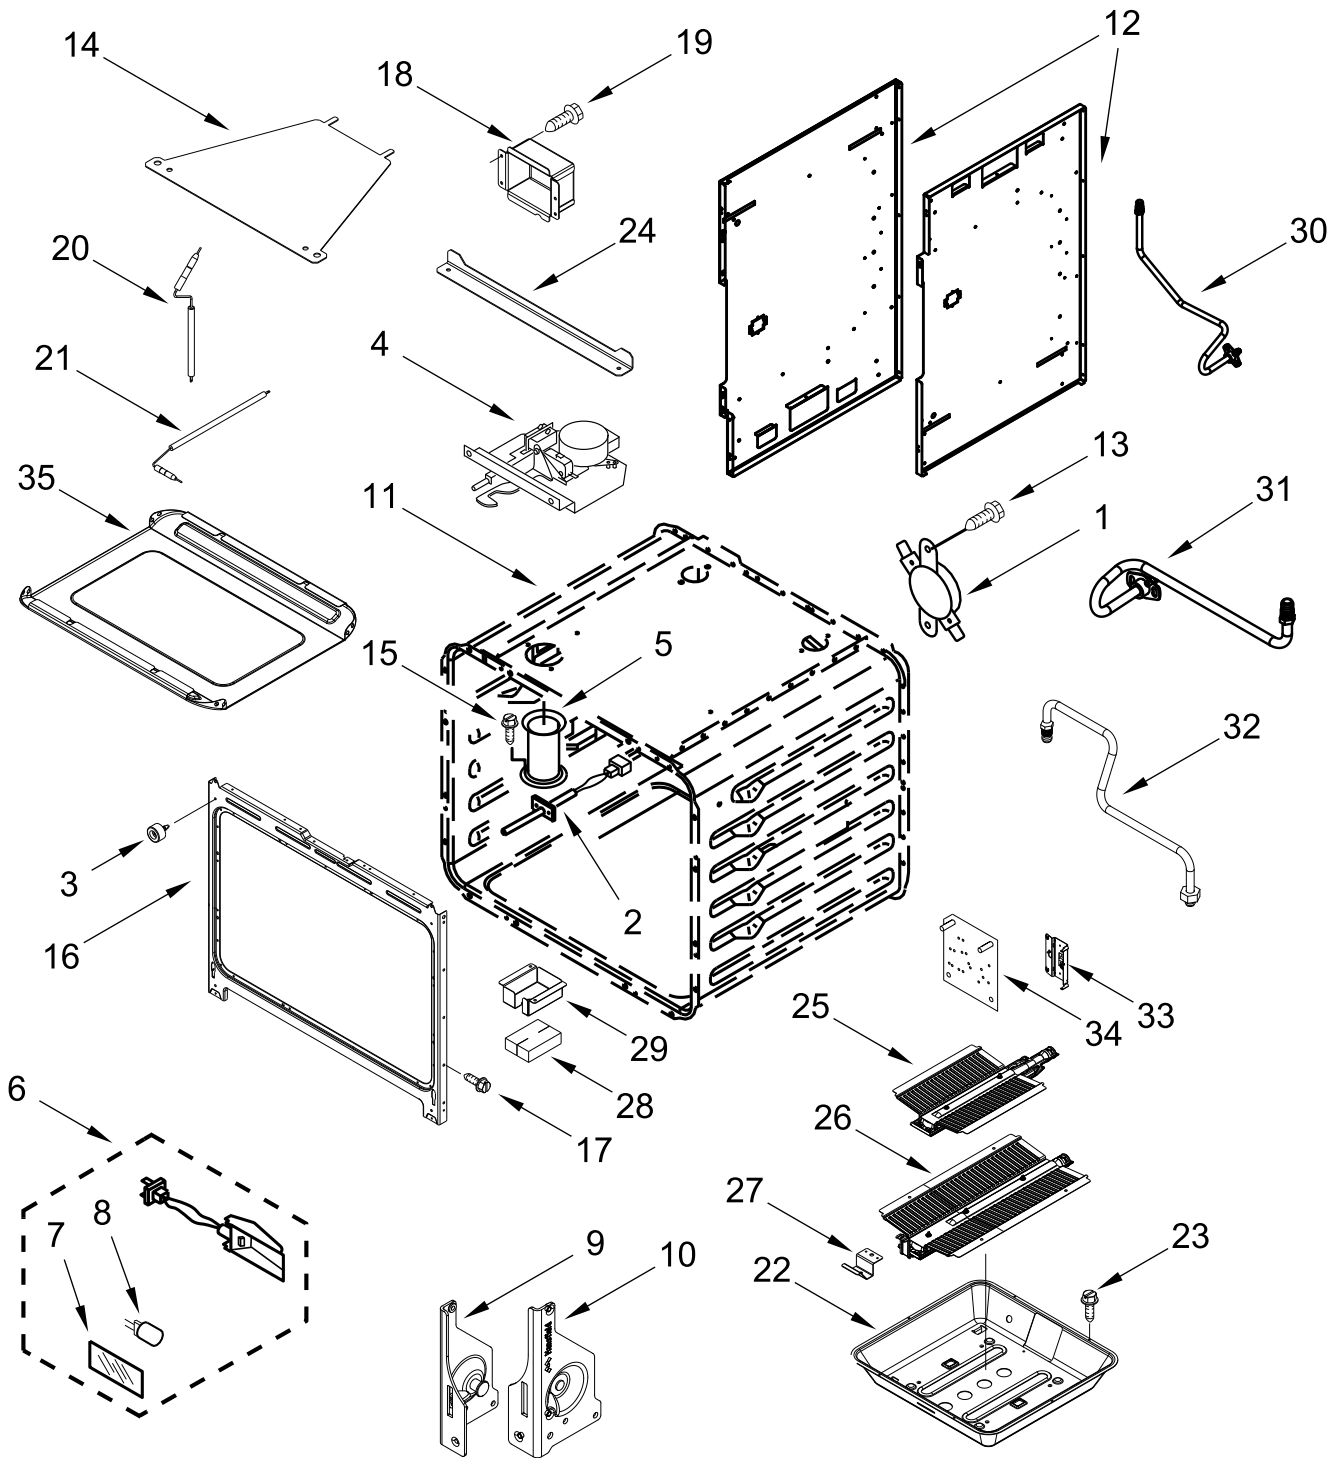

OVEN PARTS

OVEN PARTS

<u>Illus. No.</u>	<u>Part No.</u>	<u>Description</u>	<u>Illus. No.</u>	<u>Part No.</u>	<u>Description</u>	<u>Illus. No.</u>	<u>Part No.</u>	<u>Description</u>
1	4450249	Thermostat (TOD)	14	W10160858	Cover, Latch	30	W11109238	Tube, Broil
2	W10622170	Probe, Sensor	15	3196176	Screw	31	W11106980	Tube, Bake
3	W10351278	Bumper and Screw	16	W11192755	Frame, Front	32	W11109167	Tube, Gas
4	W10830016	Latch, Motorized	17	3196560	Screw	33	W10145362	Bracket-Board, DSI
5	W10145743	Tube, Vent	18	W10308051	Box, Broil	34	W10511278	Module, Spark DSI
6	W11223932	Assembly, Oven Light	19	7101P434-60	Screw	35	W10496809	Pan, Oven Bottom
7	W10169756	Lens, Light	20	W11182863	Electrode, Broil			FOLLOWING PARTS NOT ILLUSTRATED
8	W10169757	Bulb, Light	21	W11205400	Electrode, Bake			
9	W11096294	Receiver, Hinge (Left)	22	W10145744	Support, Bake Pan	W10282810		Insulation, Wrap, 30"
10	W11096293	Receiver, Hinge (Right)	23	12992902	Screw	W11109145		Insulation, Back, 30"
11		Liner, Oven (Not Serviced)	24	W10317437	Bracket, Broil Standoff	W10299354		Insulation, Bottom
12	W11102297	Chassis, Side (Left)	25	W10878504	Burner, Bake	3400968		Nut
	W11102296	Chassis, Side (Right)	26	W10311335	Burner, Broil			
13	7101P426-60	Screw	27	W10308040	Bracket, Bake Burner			
			28	W10311009	Insulation, Broil Cover			
			29	W10310985	Cover, Broil