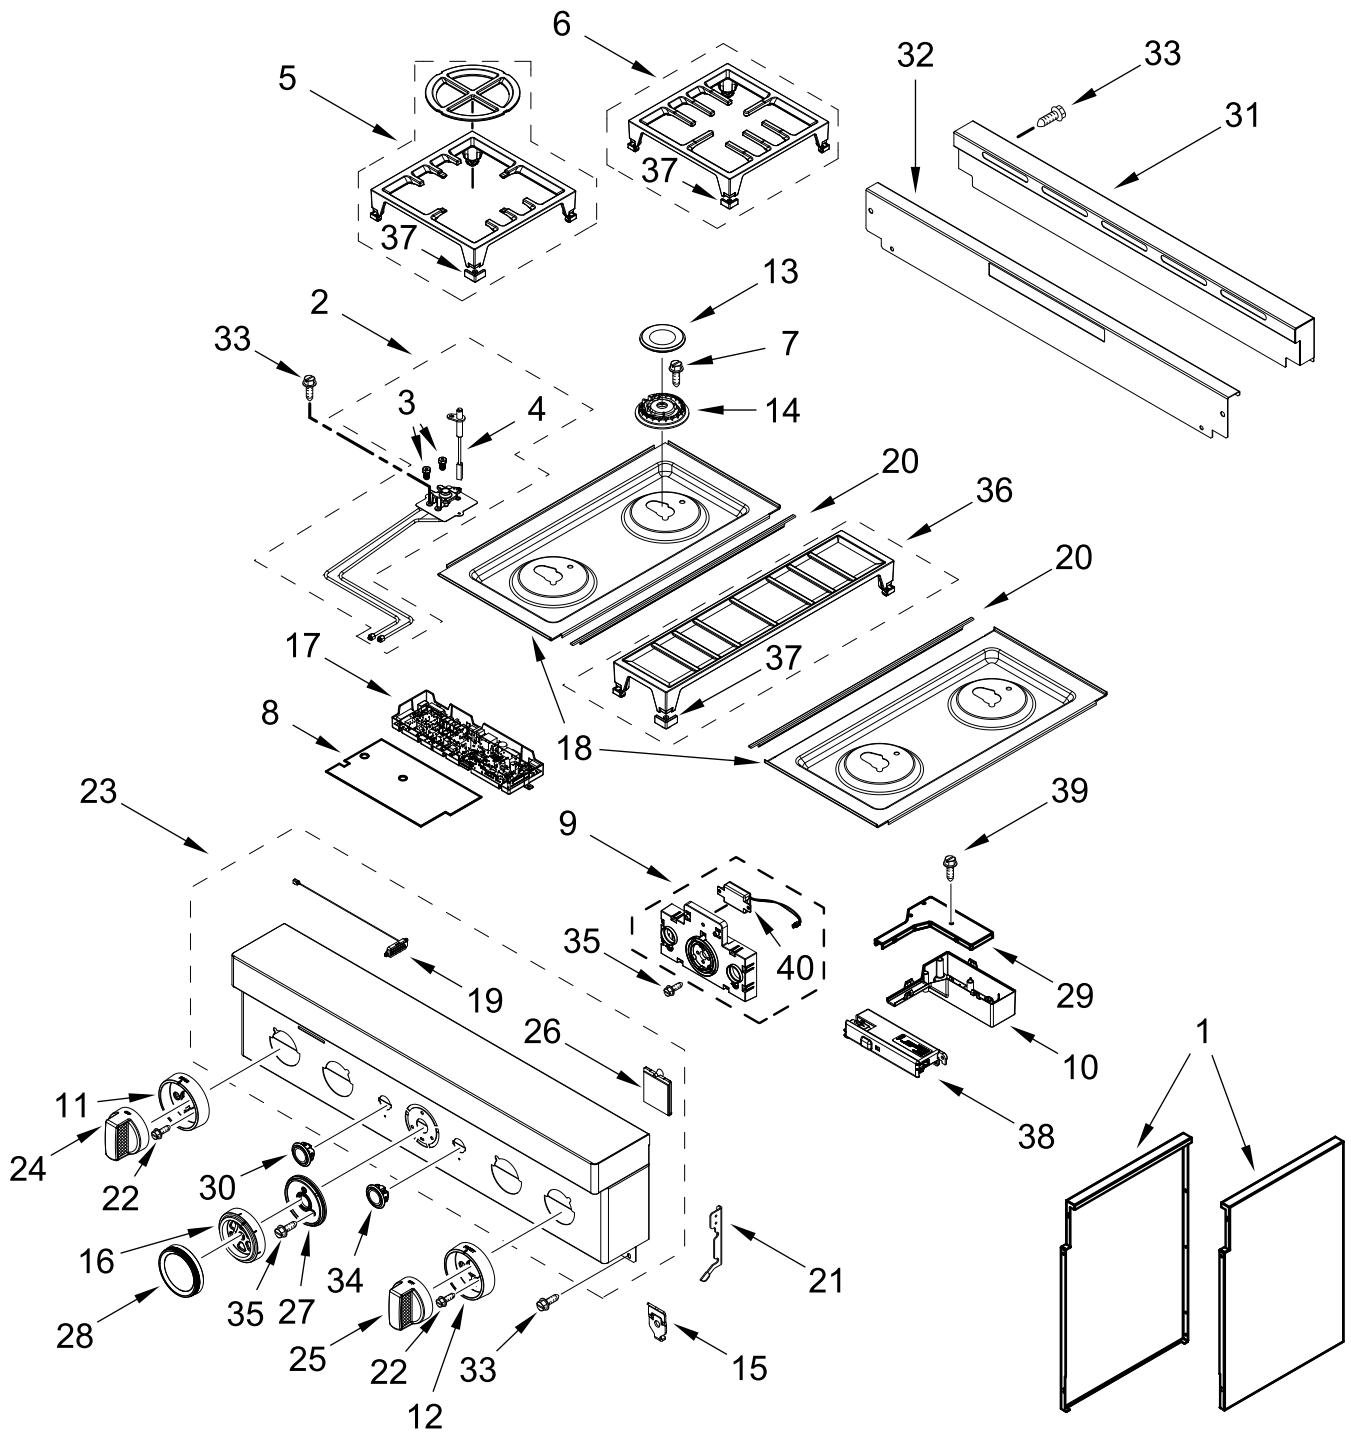

COOKTOP, BURNER AND GRATE PARTS