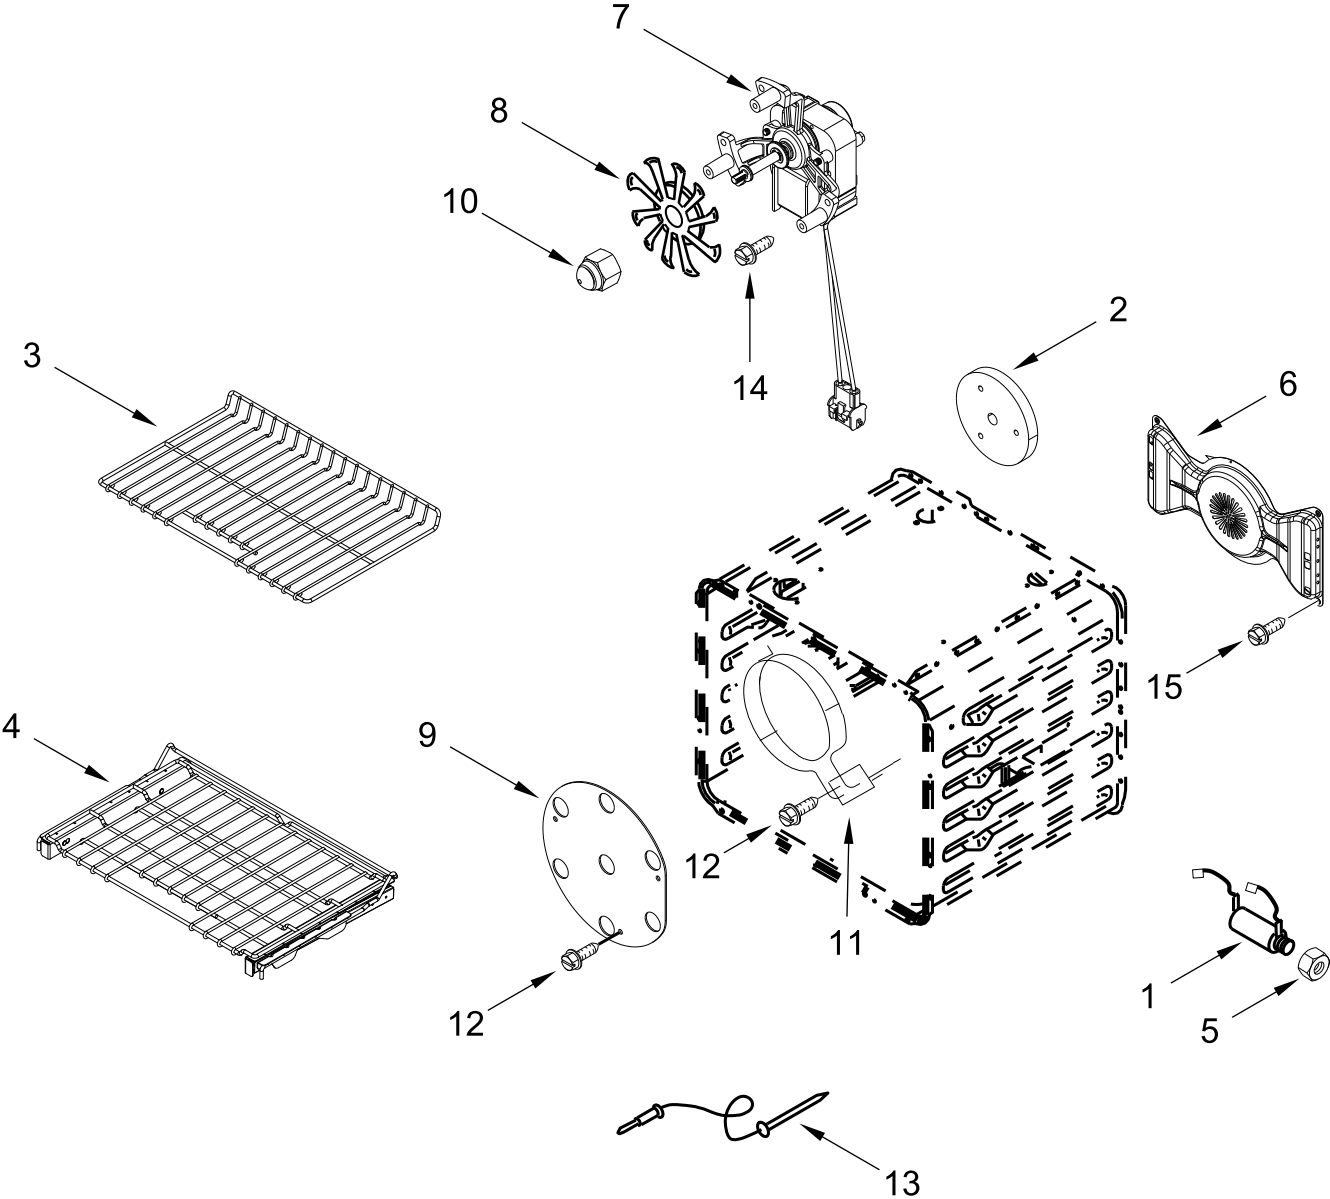

INTERNAL OVEN PARTS

INTERNAL OVEN PARTS

<u>Illus.</u> <u>No.</u>	<u>Part No.</u>	<u>Description</u>	<u>Illus.</u> <u>No.</u>	<u>Part No.</u>	<u>Description</u>	<u>Illus.</u> <u>No.</u>	<u>Part No.</u>	<u>Description</u>
1	9755543	Jack, Meat Probe	7	W10631506	Motor, Convection	13	9755542	Probe, Temperature
2	W10282821	Insulation, Convection Cover	8	W10631503	Blade, Fan	14	W10720084	Screw
3	W10570887	Rack, Oven	9	W10261523	Plate, Fan	15	W10739592	Screw
4	W11496977	Rack, Sliding Oven	10	W10631504	Nut, Acorn (LH)			
5	W11033111	Nut, Locking	11	W11098505	Element, Convection Heat			
6	W11212180	Baffle, Convection	12	4449154	Screw