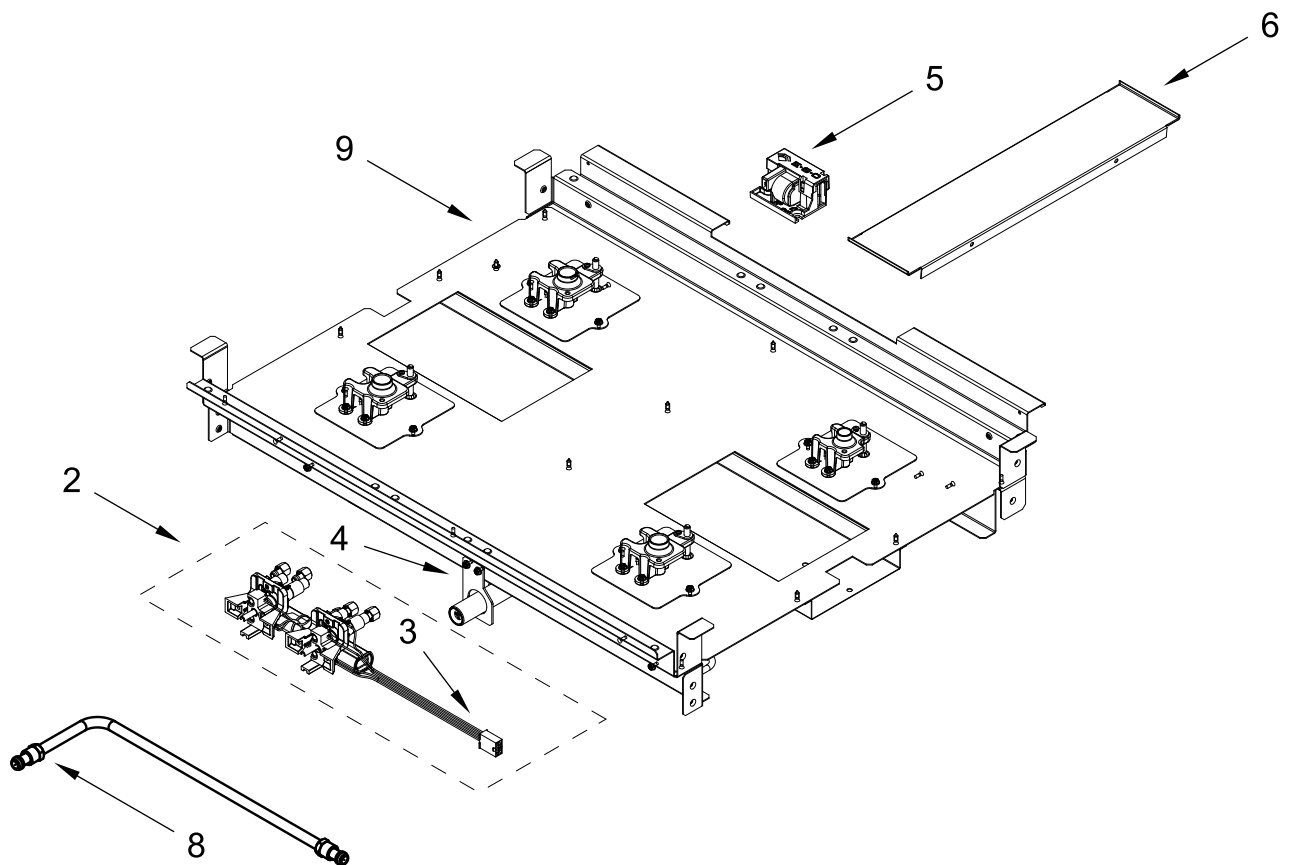

KitchenAid®

GAS RANGE

MODELS:

KFGC500JMH05 (Milkshake)

BURNER BOX PARTS

BURNER BOX PARTS

<u>Illus. No.</u>	<u>Part No.</u>	<u>Description</u>	<u>Illus. No.</u>	<u>Part No.</u>	<u>Description</u>	<u>Illus. No.</u>	<u>Part No.</u>	<u>Description</u>
1		Literature Parts	4	W11121194	Bracket, Manifold	10	W10115843	Cover, Ignition
	W11508863	Use & Care Guide	5	W11121317	Module, Spark			FOLLOWING PARTS NOT ILLUSTRATED
	W11508887	Installation Instructions	6	W11121361	Filler, Cooktop		W11448062	Harness, Main (30")
	W11184759	Guide, Internet Connectivity	7	7101P426-60	Screw		W11200328	Harness, Cooktop
	W11575703	Diagram, Wiring (Cooktop)	8	W10892281	Tube, Manifold Supply (Left)		W10780278	Harness, Door Lock
	W11565467	Tech Sheet		W10892292	Tube, Manifold Supply (Right)		W11200325	Harness, Communication
	W11364680	Guide, Quick Start	9		Box, Burner (Not Serviced)		W11242785	Harness, WIFI
2	W10892994	Assembly, Valve Manifold (Left Front, Left Rear)					313438	Clip, Harness
	W10892997	Assembly, Valve Manifold (Right Front, Right Rear)					W10624584	Cord, Power
3	W10903728	Switch, Harness					4450800	Screw, Grounding
							W10253333	Bracket, Anti-Tip
							7101P485-60	Screw, Anti-Tip Kit
							W11238042	Kit, LP Conversion
							W11311196	Ignitor Wire, Wire-Electrode Bake