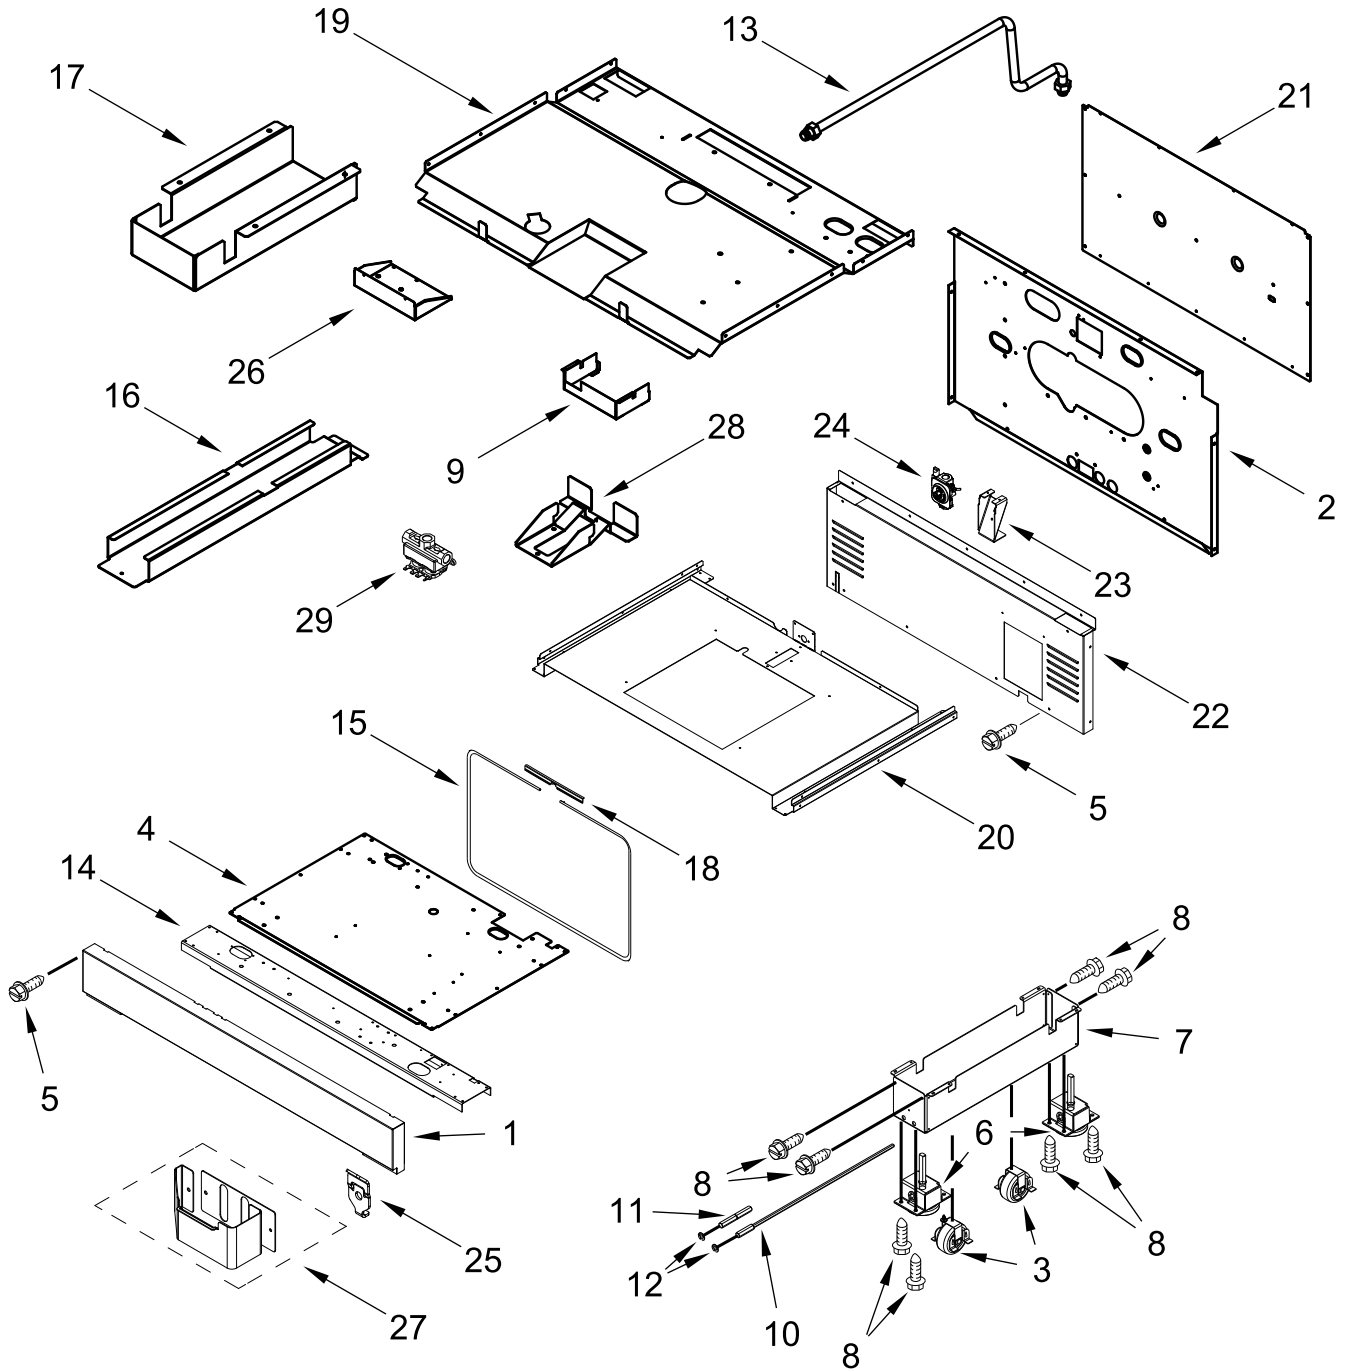

CHASSIS PARTS

CHASSIS PARTS

<u>Illus.</u> <u>No.</u>	<u>Part No.</u>	<u>Description</u>	<u>Illus.</u> <u>No.</u>	<u>Part No.</u>	<u>Description</u>	<u>Illus.</u> <u>No.</u>	<u>Part No.</u>	<u>Description</u>
1	W11394776	Kickplate	13	W11181648	Tube, Pressure Regulator	23	W11096823	Bracket, Pressure Regulator
2	W11324989	Back, Chassis	14	W11087491	Support, Channel	24	W10896959	Regulator, Pressure
3	W10138054	Assembly, Roller	15	W11115328	Gasket, Oven (30")	25	W11036559	Spring Clip, Range
4	W11109583	Duct, Bottom (30")	16	W11050145	Duct-Chassis, Rear	26	W11106341	Drawer, Appliance Manager
5	7101P426-60	Screw	17	W11368831	Channel, Wire	27	W11199181	Cover, Foot (Left)
6	9760860	Leveler	18	W11362015	Retainer, Gasket (9 in Long)		W11199178	Cover, Foot (Right)
7	W10908710	Base, Leveling Leg	19	W11324986	Top, Chassis	28	W11190223	Bracket, Bake Alignment
8	4449743	Screw	20	W11040802	Chassis, Bottom	29	W10145680	Valve, Dual
9	W11369237	Cabinet, Appliance Manager	21	W11103334	Panel, Back Top			
10	W10115869	Shaft, Long	22	W11034134	Panel, Back Bottom			
11	W10115793	Shaft, Short						
12	489504	E-Ring