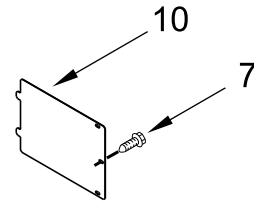

KitchenAid®

GAS RANGE

MODELS:

KFGC500JMH05 (Milkshake)

BURNER BOX PARTS

BURNER BOX PARTS

<u>Illus. No.</u>	<u>Part No.</u>	<u>Description</u>	<u>Illus. No.</u>	<u>Part No.</u>	<u>Description</u>	<u>Illus. No.</u>	<u>Part No.</u>	<u>Description</u>
1		Literature Parts	4	W11121194	Bracket, Manifold	10	W10115843	Cover, Ignition
	W11508863	Use & Care Guide	5	W11121317	Module, Spark			FOLLOWING PARTS NOT ILLUSTRATED
	W11508887	Installation Instructions	6	W11121361	Filler, Cooktop		W11448062	Harness, Main (30")
	W11184759	Guide, Internet Connectivity	7	7101P426-60	Screw		W11200328	Harness, Cooktop
	W11575703	Diagram, Wiring (Cooktop)	8	W10892281	Tube, Manifold Supply (Left)		W10780278	Harness, Door Lock
	W11565467	Tech Sheet		W10892292	Tube, Manifold Supply (Right)		W11200325	Harness, Communication
	W11364680	Guide, Quick Start	9		Box, Burner (Not Serviced)		W11242785	Harness, WIFI
2	W10892994	Assembly, Valve Manifold (Left Front, Left Rear)					313438	Clip, Harness
	W10892997	Assembly, Valve Manifold (Right Front, Right Rear)					W10624584	Cord, Power
3	W10903728	Switch, Harness					4450800	Screw, Grounding
							W10253333	Bracket, Anti-Tip
							7101P485-60	Screw, Anti-Tip Kit
							W11238042	Kit, LP Conversion
							W11311196	Ignitor Wire, Wire-Electrode Bake