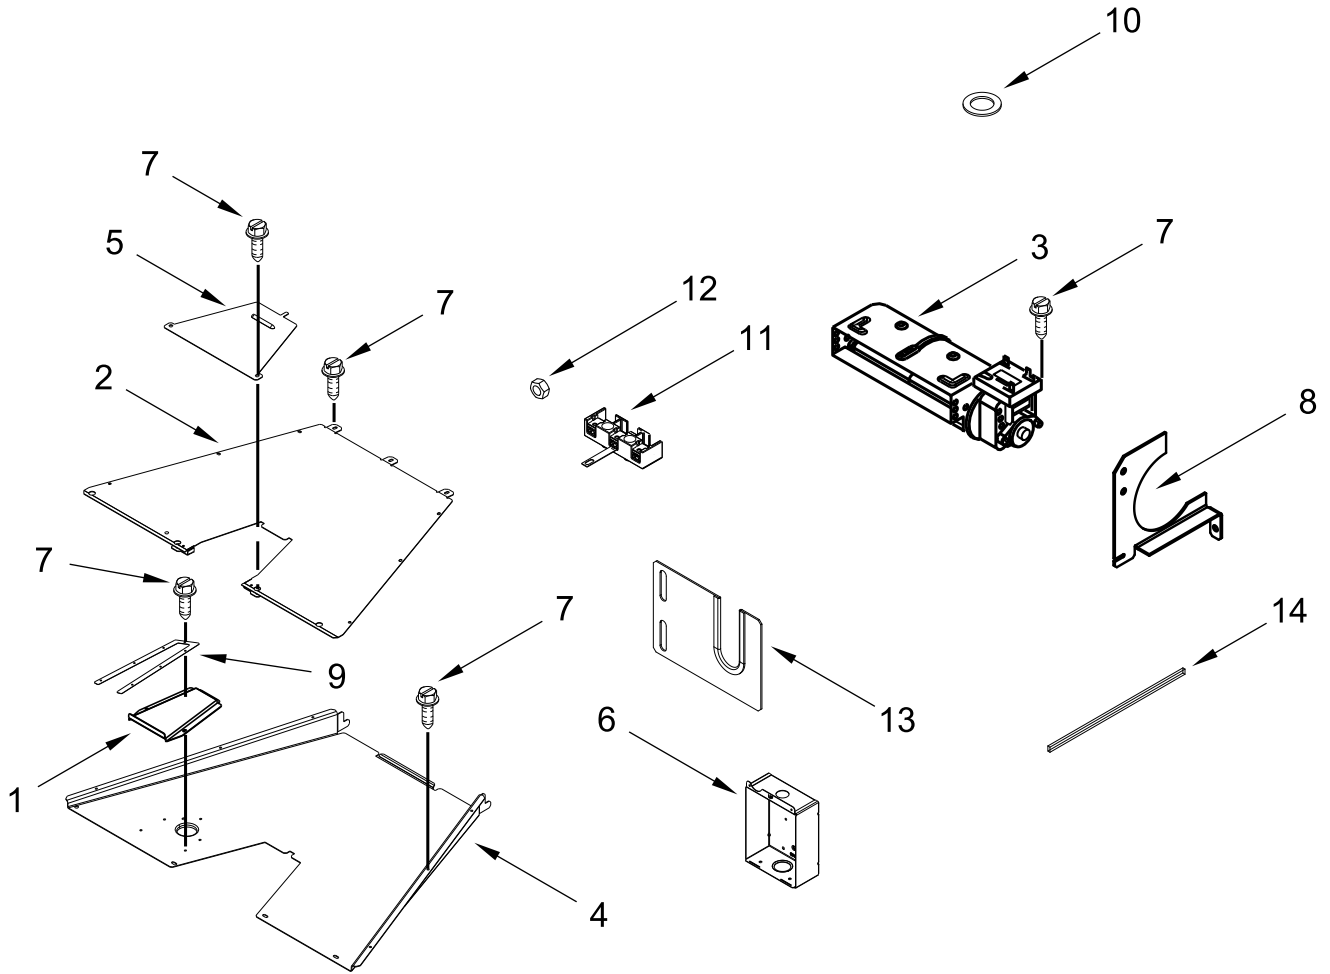

VENTING PARTS

VENTING PARTS

<u>Illus.</u> <u>No.</u>	<u>Part No.</u>	<u>Description</u>	<u>Illus.</u> <u>No.</u>	<u>Part No.</u>	<u>Description</u>	<u>Illus.</u> <u>No.</u>	<u>Part No.</u>	<u>Description</u>
1	W10818234	Slope, Exhaust Vent (30")	6	W11353392	Box, Terminal	13	W11106956	Cover, Channel
2	W11105223	Vent, Cooling Top (30")	7	7101P426-60	Screw	14	W10919715	Gasket
3	W11200129	Blower	8	W11047754	Bracket, Blower Mount			
4	W11105222	Vent, Cooling Bottom (30")	9	W10270397	Seal, Vent Slope (30")			
5	W11109518	Plate, Cooling Latch	10	W10270396	Seal, Chimney			
			11	9761958	Block, Terminal			
			12	112432	Nut, Hex