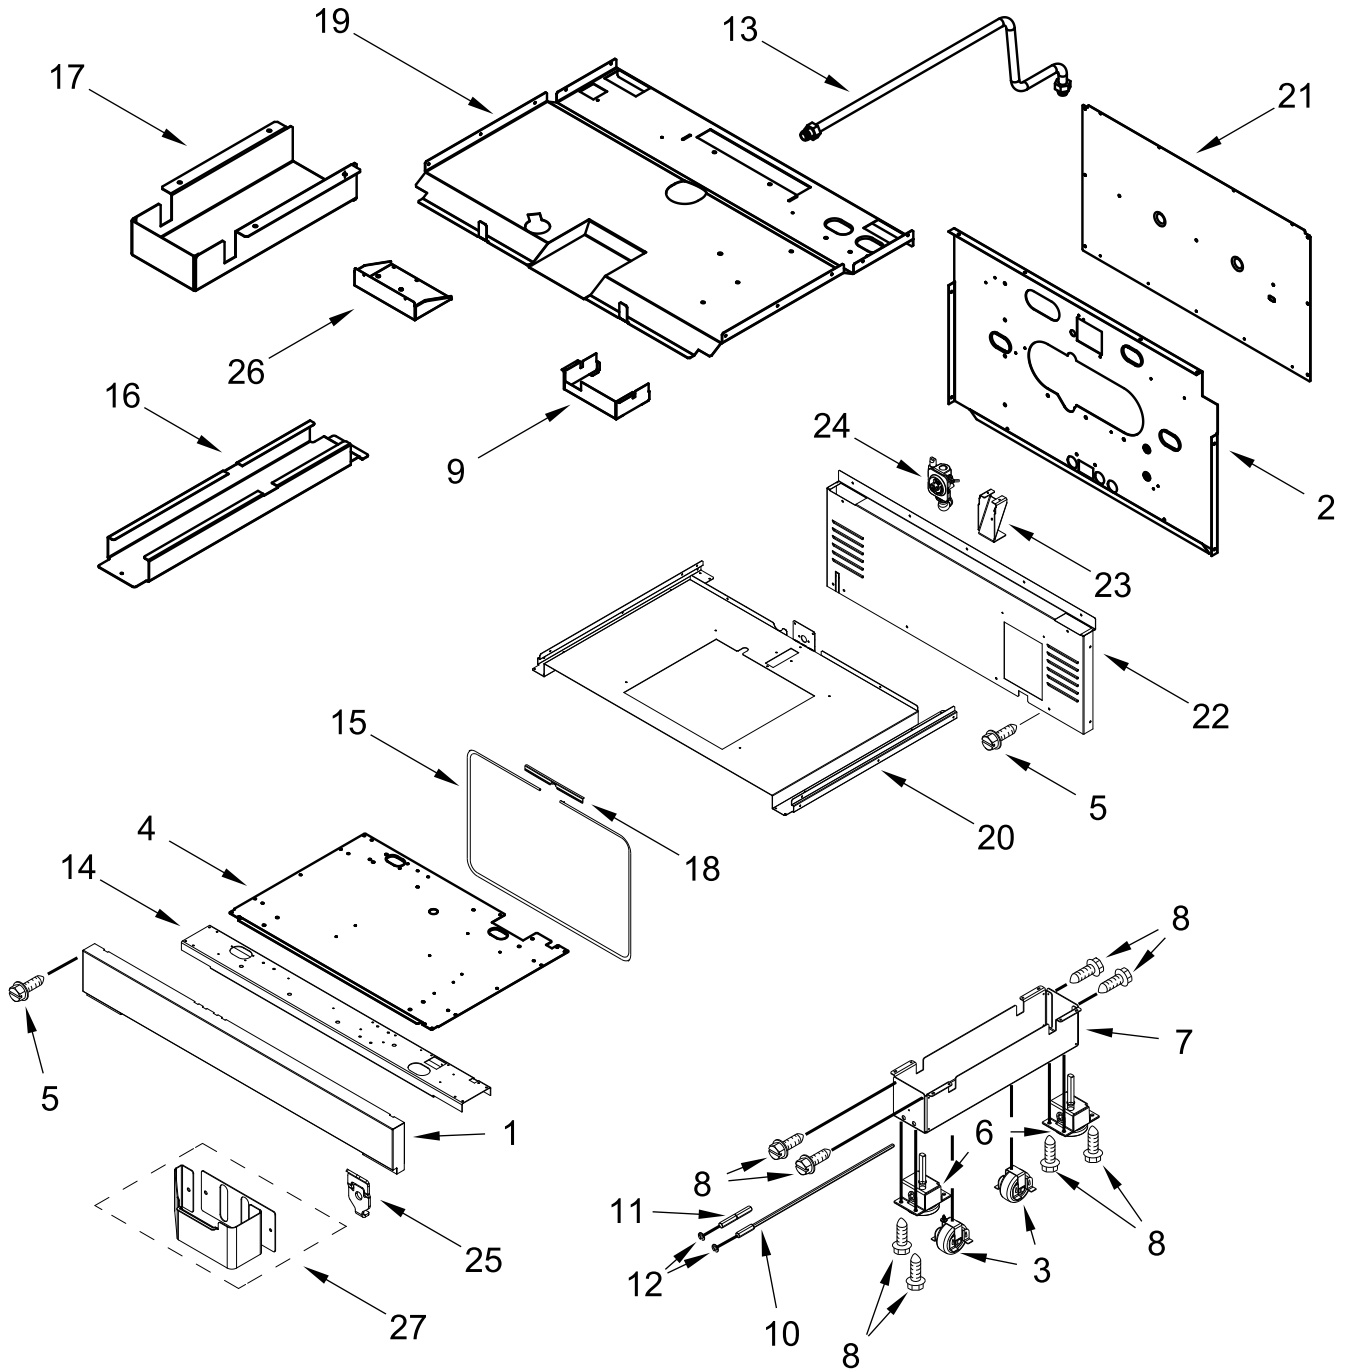

CHASSIS PARTS

CHASSIS PARTS

<u>Illus. No.</u>	<u>Part No.</u>	<u>Description</u>	<u>Illus. No.</u>	<u>Part No.</u>	<u>Description</u>	<u>Illus. No.</u>	<u>Part No.</u>	<u>Description</u>
1	W11394777	Kickplate	12	489504	E-Ring	22	W11034134	Panel, Back Bottom
2	W11324989	Back, Chassis	13	W11106963	Tube, Pressure Regulator	23	W11096823	Bracket, Pressure Regulator
3	W10138054	Assembly, Roller	14	W11087491	Support, Channel	24	W10449140	Regulator, Pressure
4	W11109583	Duct, Bottom (30")	15	W11115328	Gasket, Oven (30")	25	W11036559	Spring Clip, Range
5	7101P426-60	Screw	16	W11050145	Duct-Chassis, Rear	26	W11106341	Drawer, Appliance Manager
6	9760860	Leveler	17	W11368831	Channel, Wire	27	W11199181	Cover, Foot (Left)
7	W10908710	Base, Leveling Leg	18	W11362015	Retainer, Gasket (9" Long)		W11199178	Cover, Foot (Right)
8	4449743	Screw	19	W11324986	Top, Chassis			
9	W11369237	Cabinet, Appliance Manager	20	W11040802	Chassis, Bottom			
10	W10115869	Shaft, Long	21	W11103334	Panel, Back Top			
11	W10115793	Shaft, Short