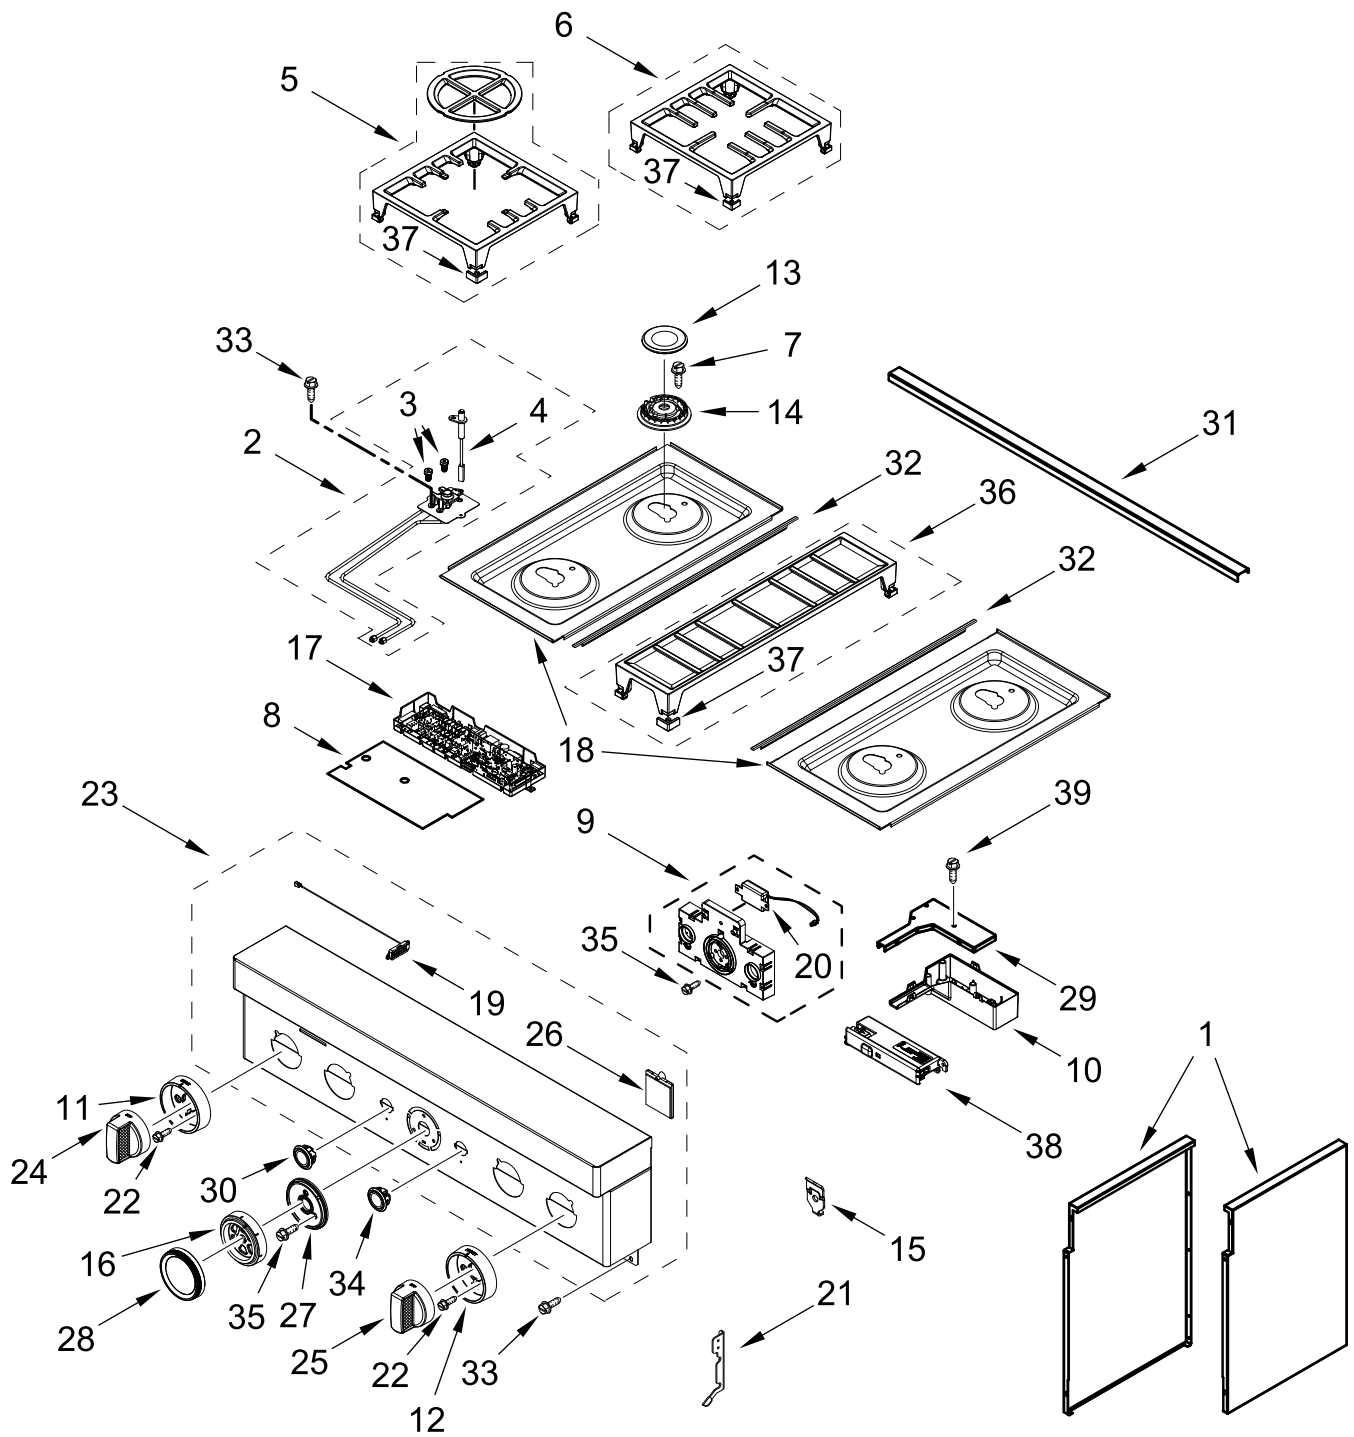

COOKTOP, BURNER AND GRATE PARTS