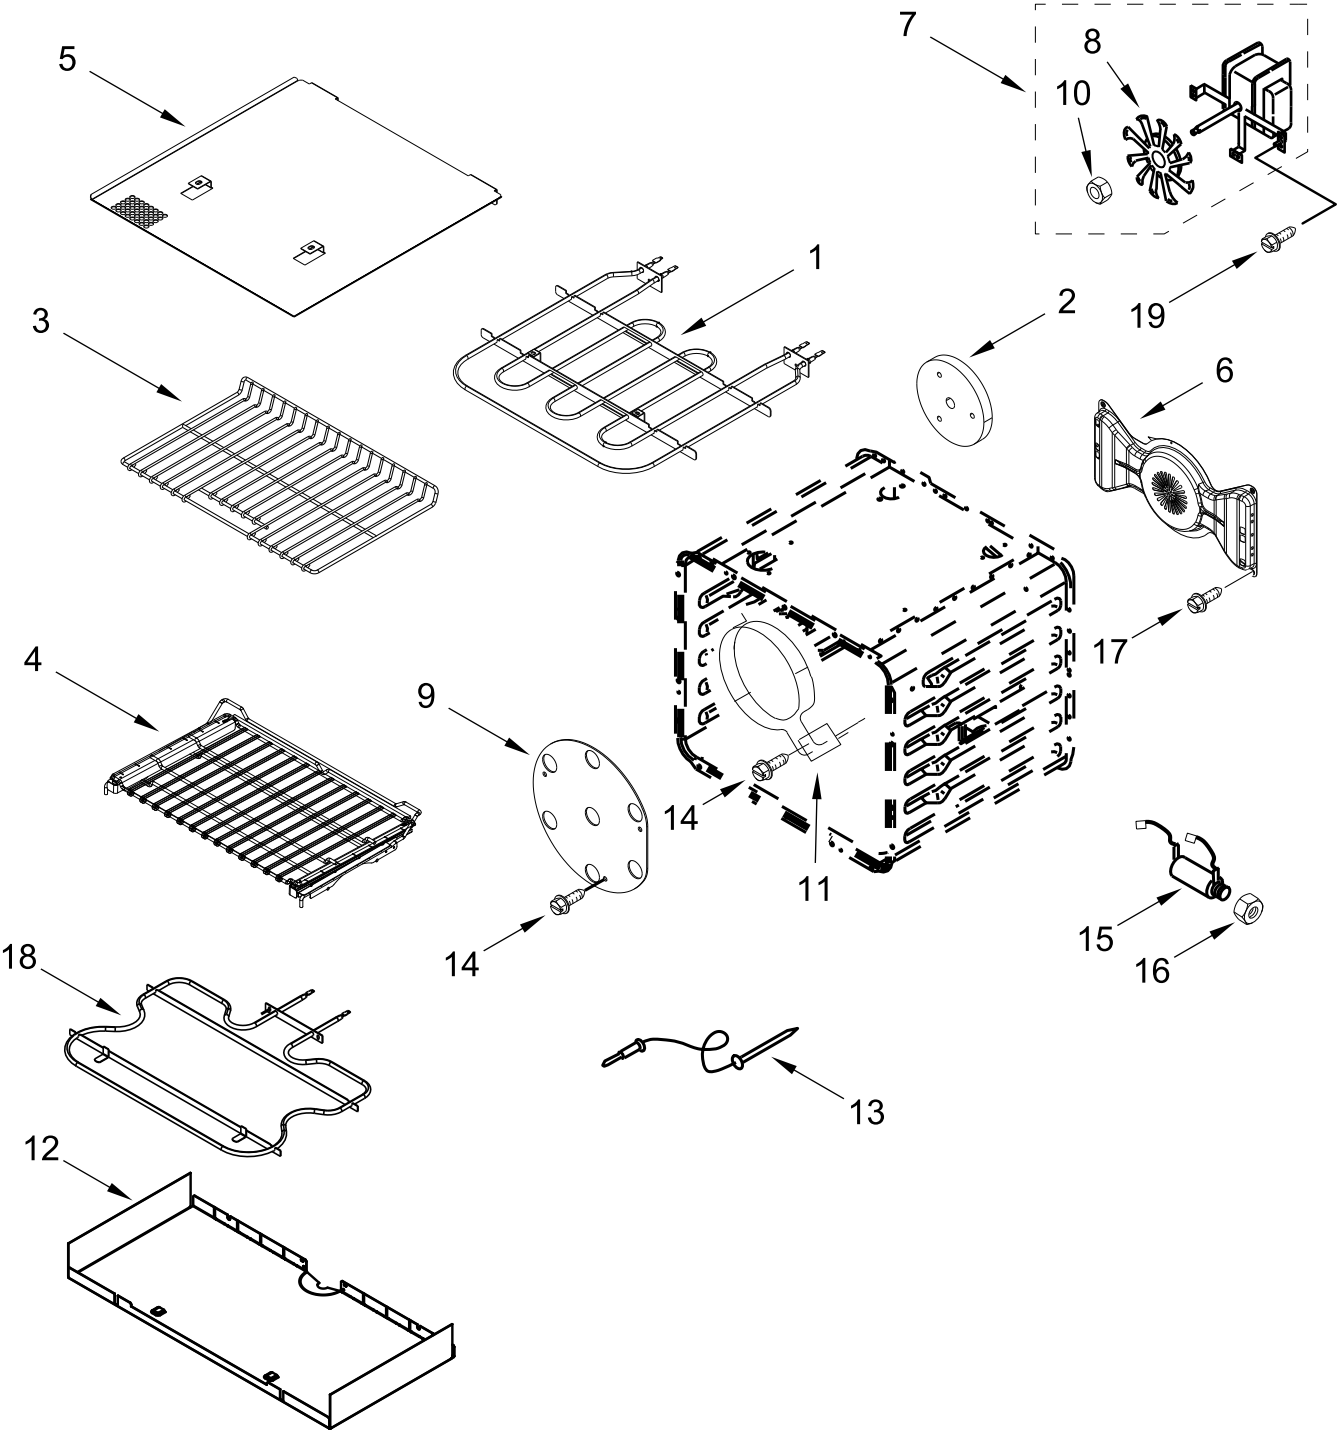

INTERNAL OVEN PARTS

INTERNAL OVEN PARTS

<u>Illus.</u> <u>No.</u>	<u>Part No.</u>	<u>Description</u>	<u>Illus.</u> <u>No.</u>	<u>Part No.</u>	<u>Description</u>	<u>Illus.</u> <u>No.</u>	<u>Part No.</u>	<u>Description</u>
1	W10115994	Element, Broil	9	W10261523	Plate, Fan	17	W10739592	Screw
2	W10282821	Insulation, Convection Cover	10	W10631504	Nut, Acorn (LH)	18	W10115995	Element, Hidden Bake
3	W10570887	Rack, Oven	11	9762242	Element, Convection Steam	19	W10720084	Screw
4	W11108461	Rack, Oven (Sliding)	12	W11109421	Tray, Hidden Bake			
5	W10160856	Shield, Element Broil	13	9755542	Probe, Temperature			
6	W11212180	Baffle, Convection	14	4449154	Screw			
7	W10722667	Fan, Convection	15	9755543	Jack, Meat Probe			
8	W10631503	Blade, Fan	16	W11033111	Nut, Locking