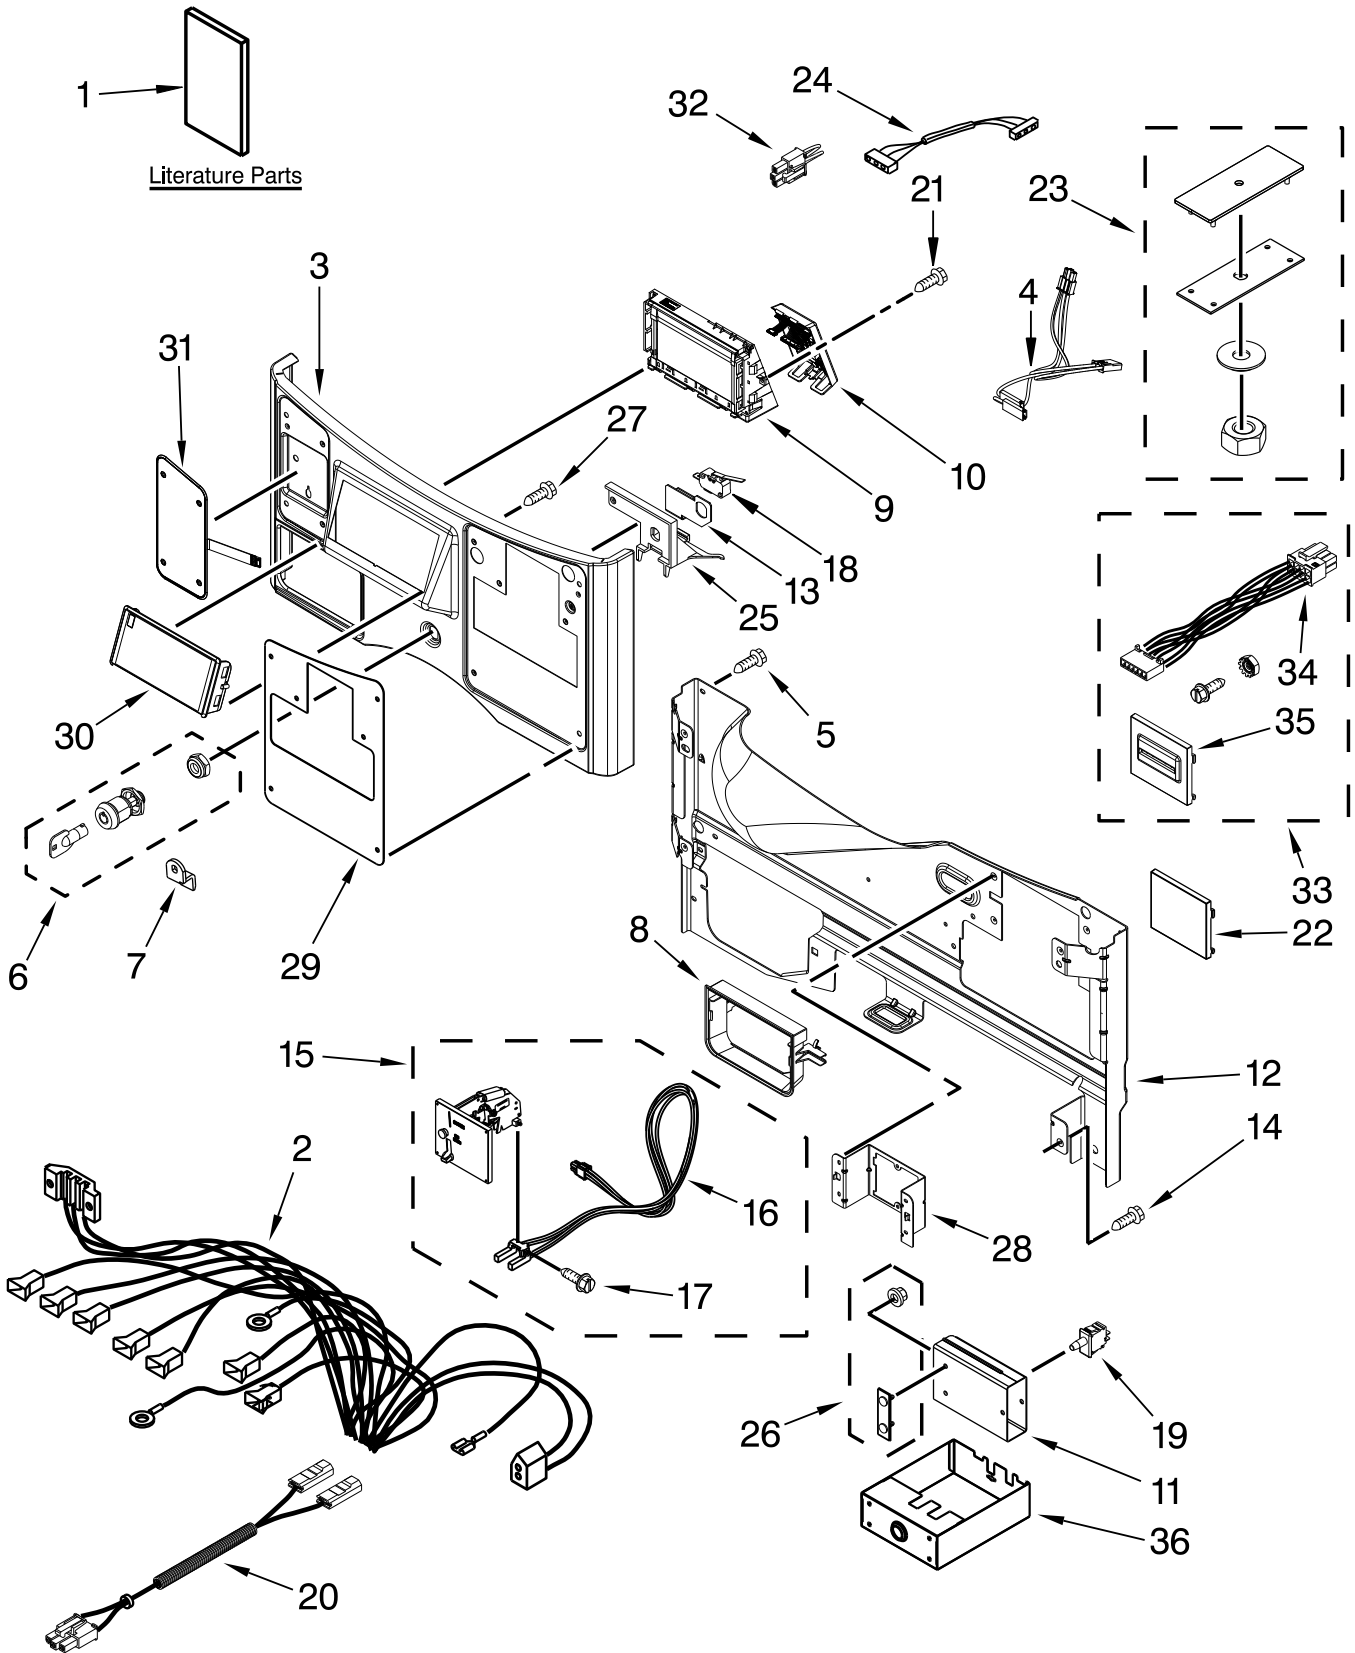

COMMERCIAL STACKED ELECTRIC DRYER/WASHER

MODELS:

MLE22PDAYW2 (White)

MLE22PRAYW2 (White)

CONTROL PANEL PARTS

CONTROL PANEL PARTS

<u>Illus. No.</u>	<u>Part No.</u>	<u>Description</u>	<u>Illus. No.</u>	<u>Part No.</u>	<u>Description</u>	<u>Illus. No.</u>	<u>Part No.</u>	<u>Description</u>
1		Literature Parts	16		Coin Optic Sensor Assembly	28	W10198322	Bracket PD
	W11334502	Instructions, Installation		W10247389	White		W10198323	Bracket PR
	W11316891	Tech Sheet	17	W10142655	Screw	29	W11034287	Fascia PD
	W11200687	Wiring Diagram	18	W10447152	Switch, Service Access		W11034310	Fascia PR
2	W10555302	Harness, Main	19	W10131838	Switch, Vault Service Door	30	W10198390	Display, Window
3	W10198207	Panel, Console	20	W10300896	Wire Harness, Vault Switch	31	W10899384	Fascia, Membrane and Bezel Assembly
4	W10242896	Wire Harness, Sensor Switch	21	W10192860	Screw	32	W10133282	Jumper, Switch Service/Vault
5	3390647	Screw	22	W10198366	Cover PD/PN	33	W10198451	Card Reader, Conversion Kit
6	W10899602	Assembly, Lock Access Door	23	W10169579	Kit-Coin Box, Security (To be serviced as a kit)	34	W10239515	Harness, Card Reader
7	W10913660	Cam, Locking	24	W10242897	Harness, Wire Dryer CCU to UIC	35	W10198367	Bezel PR
8	W10198345	Collar, Dispenser	25	W10198375	Console, Support	36	W11109086	Box, Coin
9	W11282913	Assembly, Techbox (PD, PR)	26	W10159907	Assembly, Mounting Strap Weld			
10	W11282910	Atlas Board (PD, PR)	27	3400408	Screw			
11	W11109083	Assembly, Vault Body						
12	W11200173	Bracket, Console						
13	W10160652	Bracket-Switch						
14	W10386302	Screw						
15	W10133242	Assembly, Single Coin Drop						