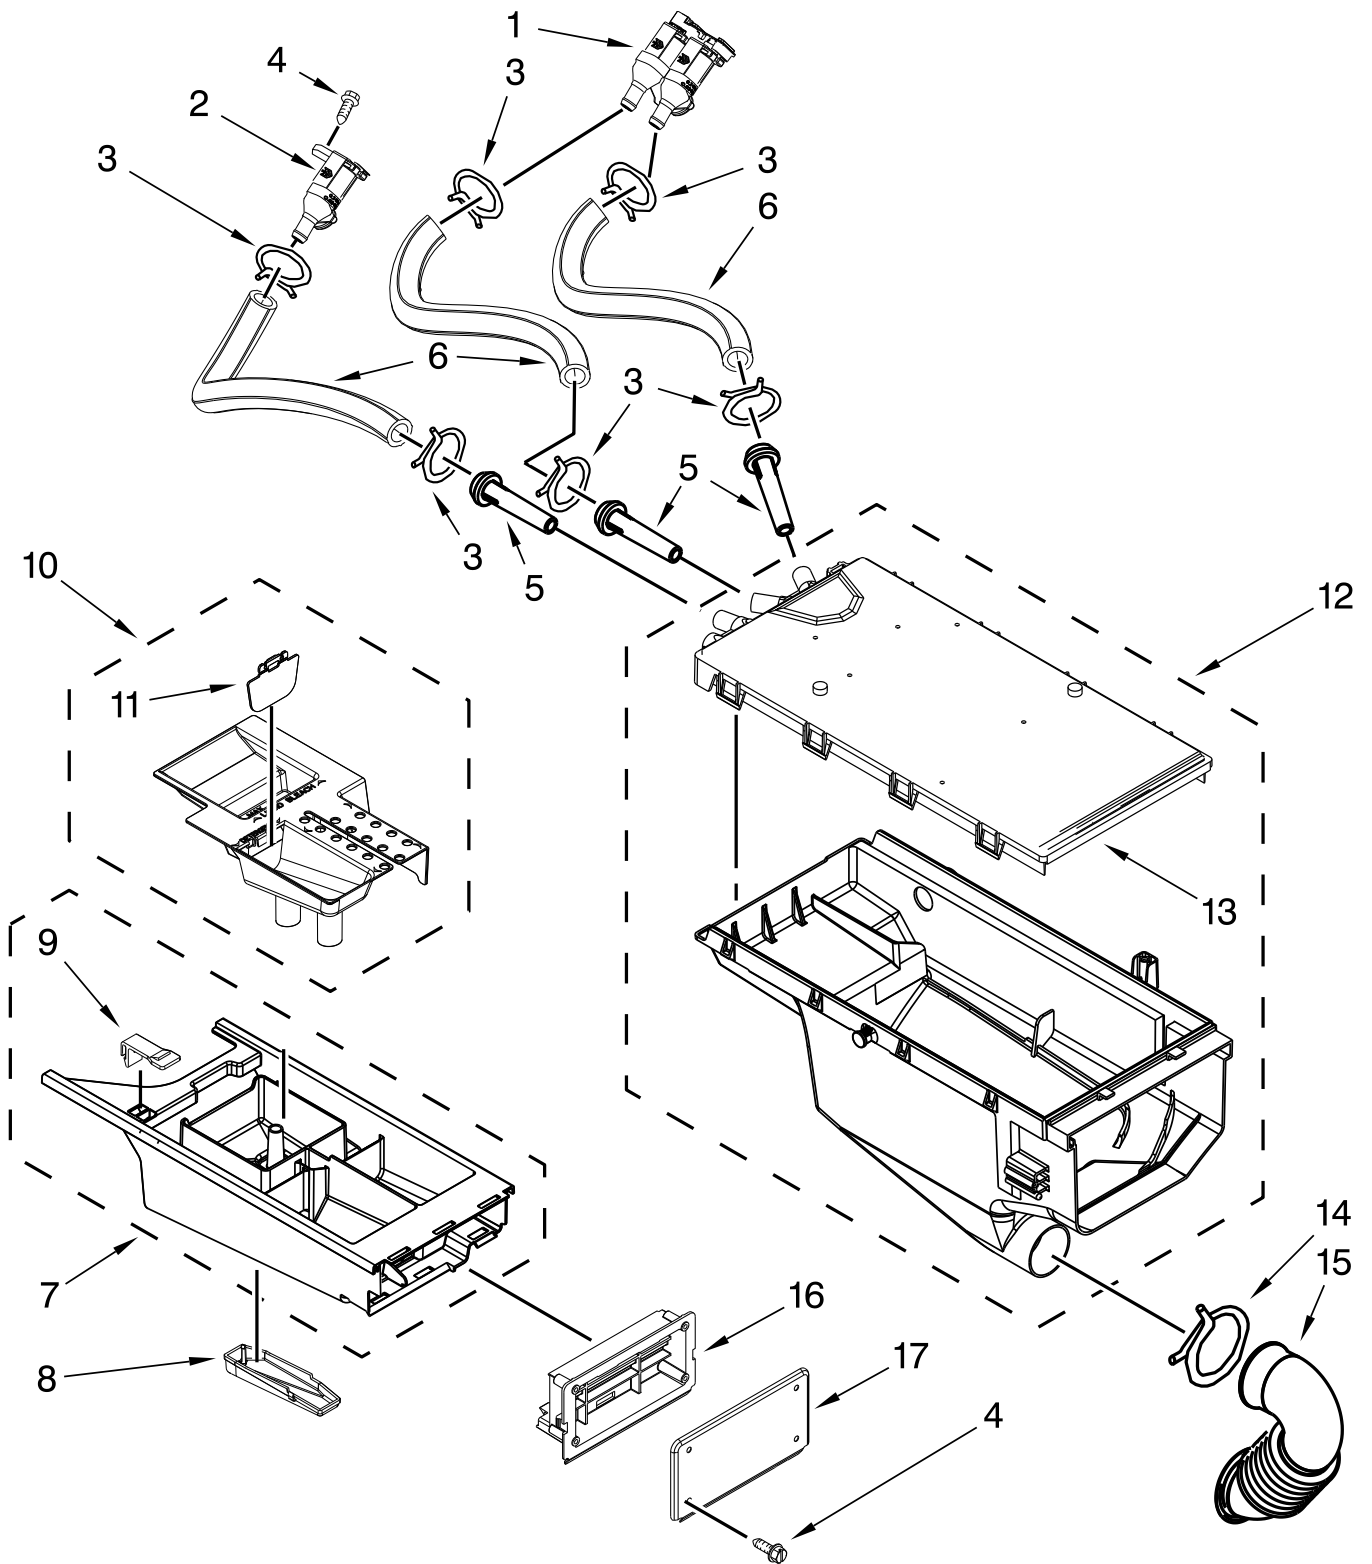

DISPENSER PARTS

DISPENSER PARTS

<u>Illus. No.</u>	<u>Part No.</u>	<u>Description</u>	<u>Illus. No.</u>	<u>Part No.</u>	<u>Description</u>	<u>Illus. No.</u>	<u>Part No.</u>	<u>Description</u>
1	W10212596	Valve, Water Inlet (Double)	8	8540399	Cover, Detergent Drawer	14	8281276	Clamp, Hose
2	W10212598	Valve, Water Inlet (Single)	9	W10919873	Tab, Drawer Release	15	W10583436	Hose, Dispenser To Tub
3	W10096852	Clamp, Hose	10	W10679677	Siphon, Bleach/Softener	16	W10764308	Handle, Drawer
4	W10137456	Screw	11	W10298953	Door, Living Hinge	17	W10899390	Cover, Handle
5	461970803531	Nozzle, Inlet	12	W10212603	Dispenser, Outer Housing			
6	W11382387	Hose, Valve To Dispenser	13	W10212604	Plate, Distribution			
7	W10376660	Drawer, Detergent