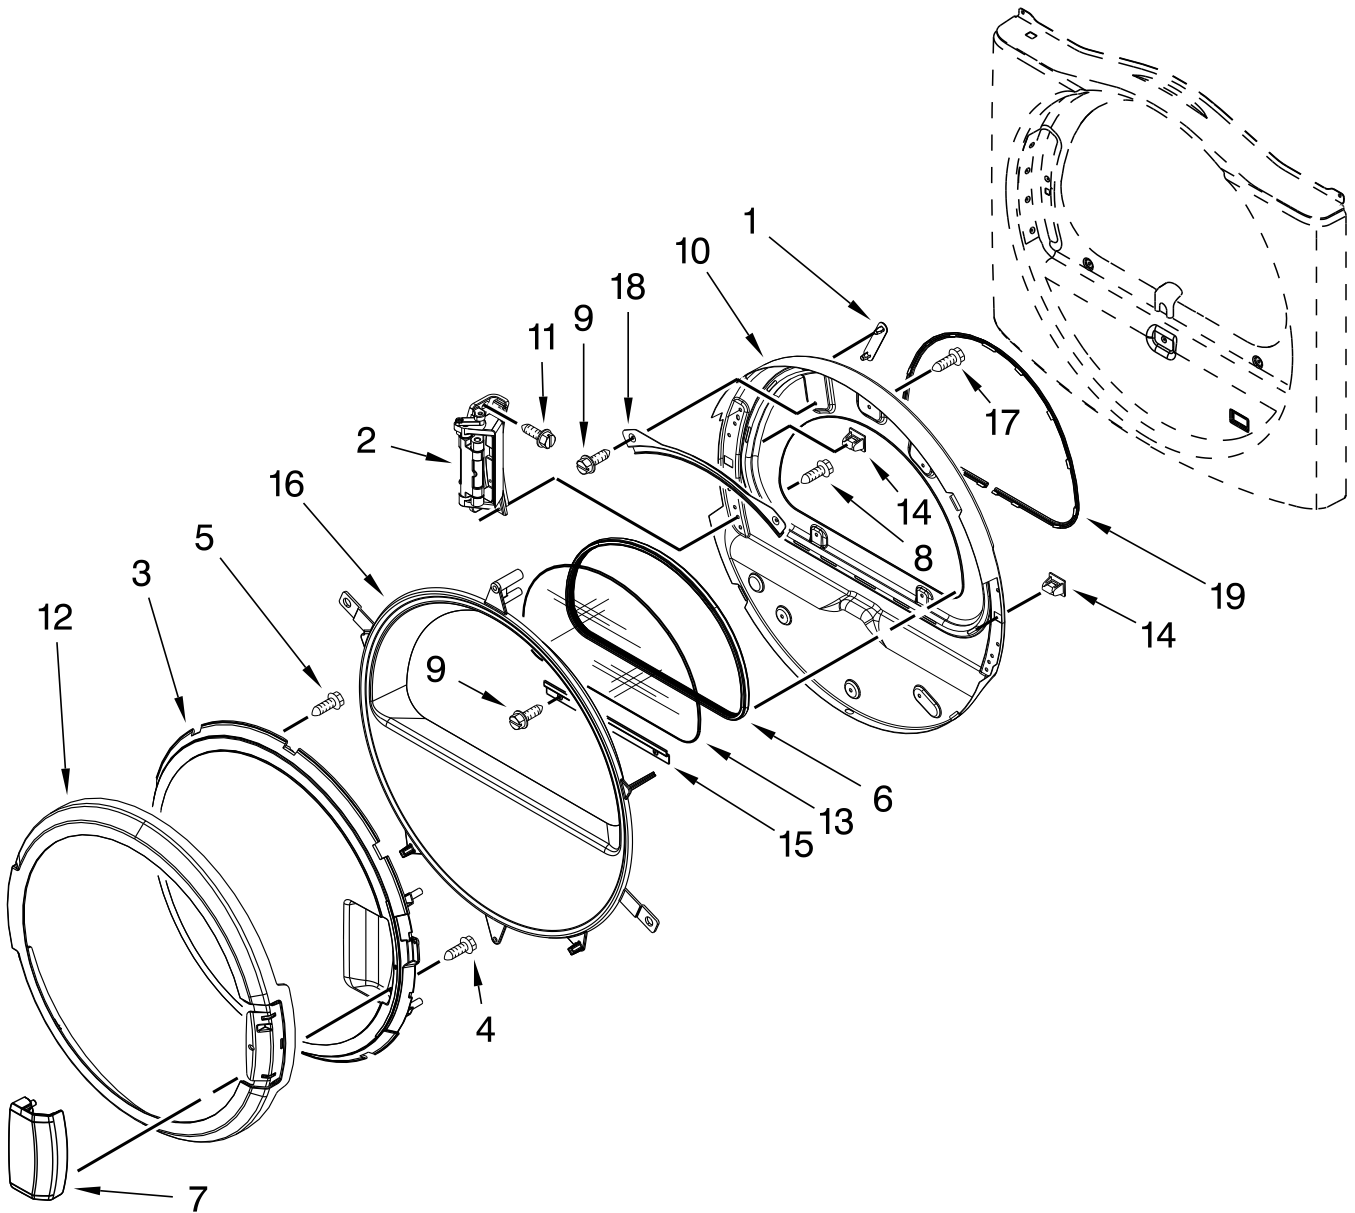

DRYER DOOR PARTS

DRYER DOOR PARTS

<u>Illus.</u> <u>No.</u>	<u>Part No.</u>	<u>Description</u>	<u>Illus.</u> <u>No.</u>	<u>Part No.</u>	<u>Description</u>	<u>Illus.</u> <u>No.</u>	<u>Part No.</u>	<u>Description</u>
1	8565119	Hole Cover, Hinge	8	W10159996	Screw	17	8534044	Screw
2	W10198424	Assembly, Door Hinge	9	3393258	Screw	18	8519356	Retainer, Window (Upper)
3	W10137467	Assembly, Door Intermediate	10	W10363674	Door, Inner	19	W10407973	Seal, Door
4	9742177	Screw	11	355515	Screw			
5	3400618	Screw	12	W10198431	Outer Ring, Door			
6	8579663	Seal, Window	13	W10286878	Window			
7		Handle, Door	14	3392538	Assembly, Door Catch			
	W10112976	White	15	8519354	Retainer, Window			
			16	8580059	Door, Intermediate (Stationary)