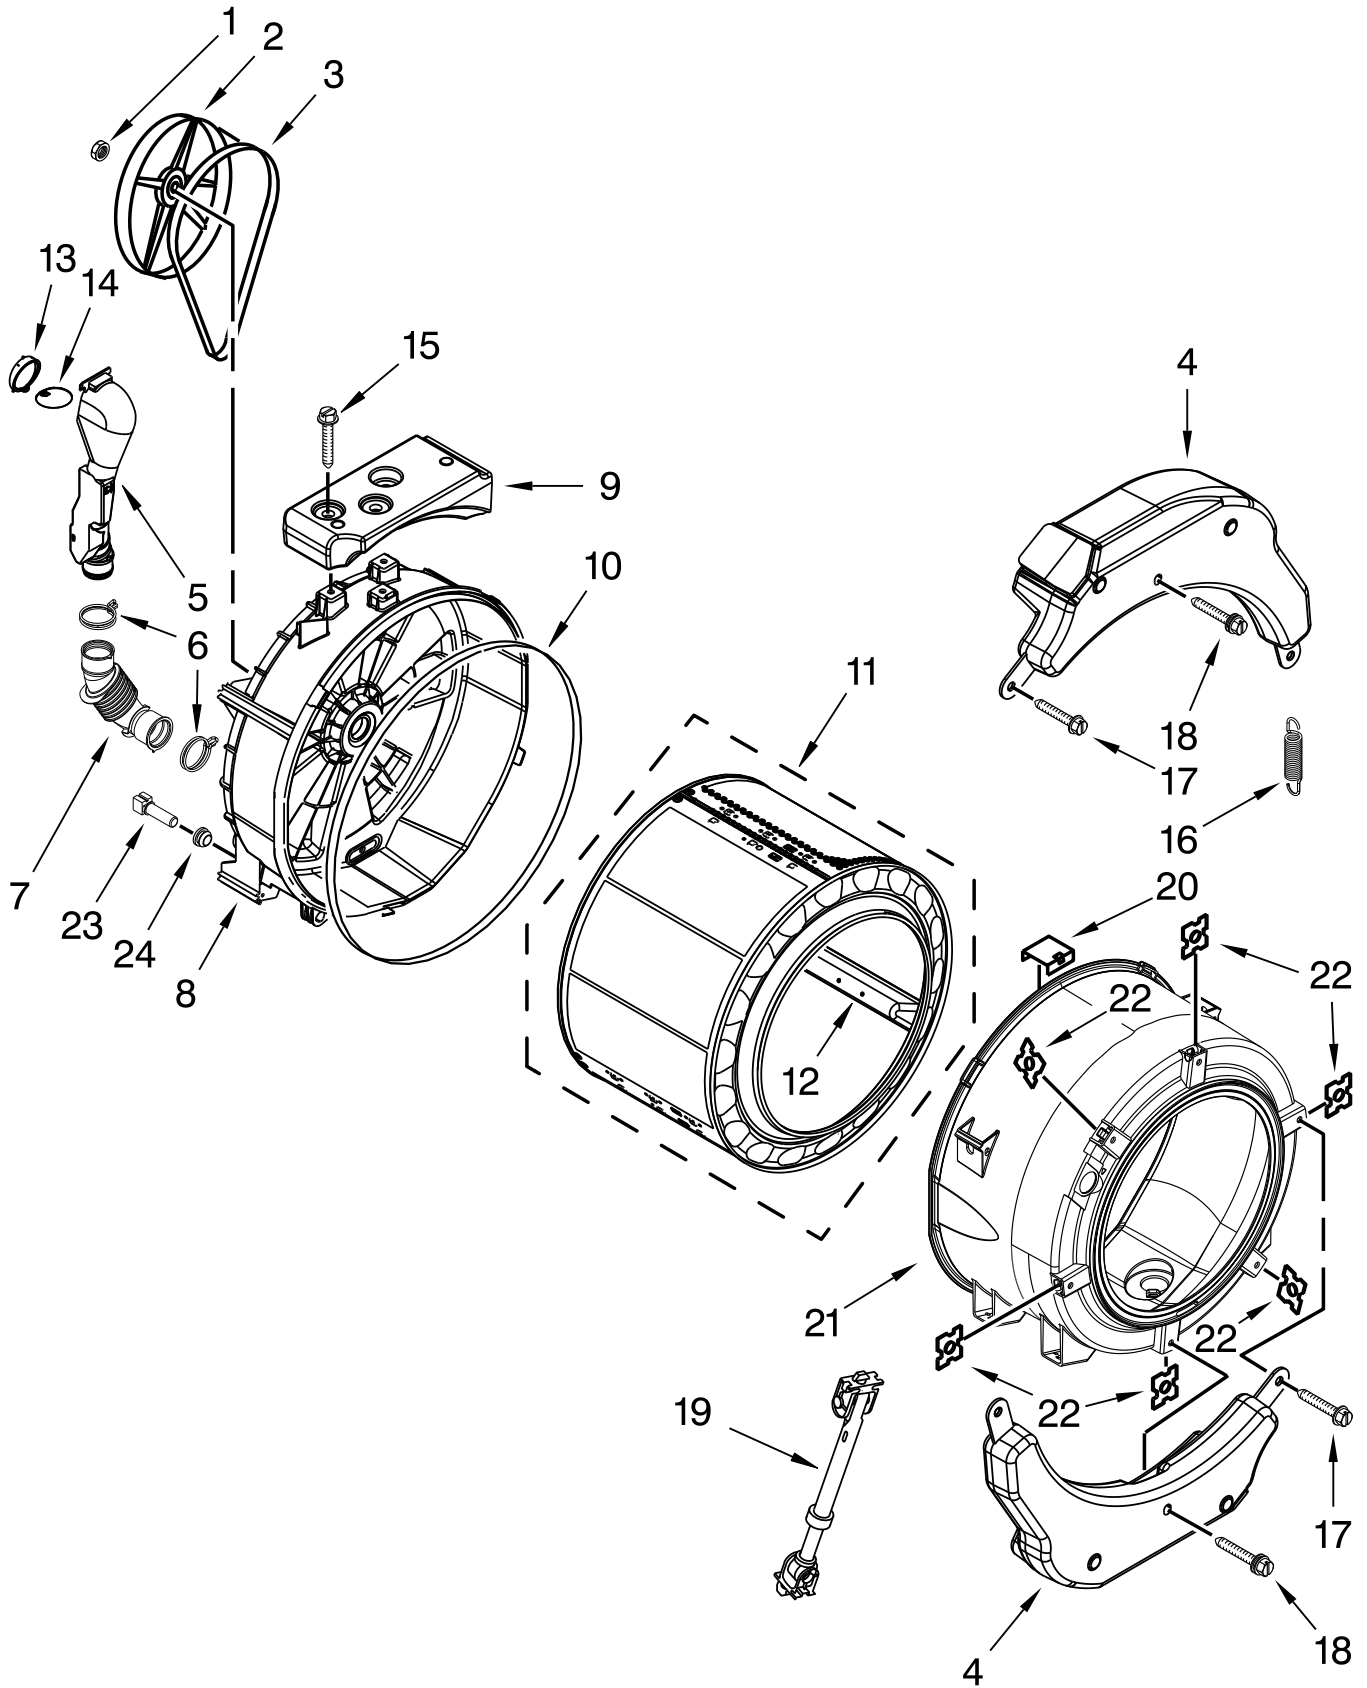

TUB AND BASKET PARTS

TUB AND BASKET PARTS

<u>Illus.</u> <u>No.</u>	<u>Part No.</u>	<u>Description</u>	<u>Illus.</u> <u>No.</u>	<u>Part No.</u>	<u>Description</u>	<u>Illus.</u> <u>No.</u>	<u>Part No.</u>	<u>Description</u>
1	8533999	Nut, Pulley	11	W10198146	Basket, Complete	19	W10015830	Absorber, Shock
2	8540088	Pulley	12	W11413149	Baffle, Tub	20	8540092	Clamp, Tub
3	W10388418	Belt, Drive	13	W10142721	Ventilation, Connector	21	W10266965	Tub, Front
4	W10223198	Counterweight, Front	14	W10142722	Flap, Ventilation	22	8540072	Nut, Push-In
5	W10142720	Pipe, Ventilation	15	W10246531	Screw, Rear Counterweight	23	W10467289	Sensor, Temperature
6	W10273034	Clamp, Vent Hose	16	W10010360	Spring, Suspension	24	W10609567	Seal, Rubber
7	W10583497	Hose, Exhaust	17	W10094780	Screw			
8	W11172228	Tub, Rear	18	W10259288	Bolt Assembly, Counterweight Center Hole			
9	W10200747	Counterweight, Rear						
10	8540090	Gasket, Tub