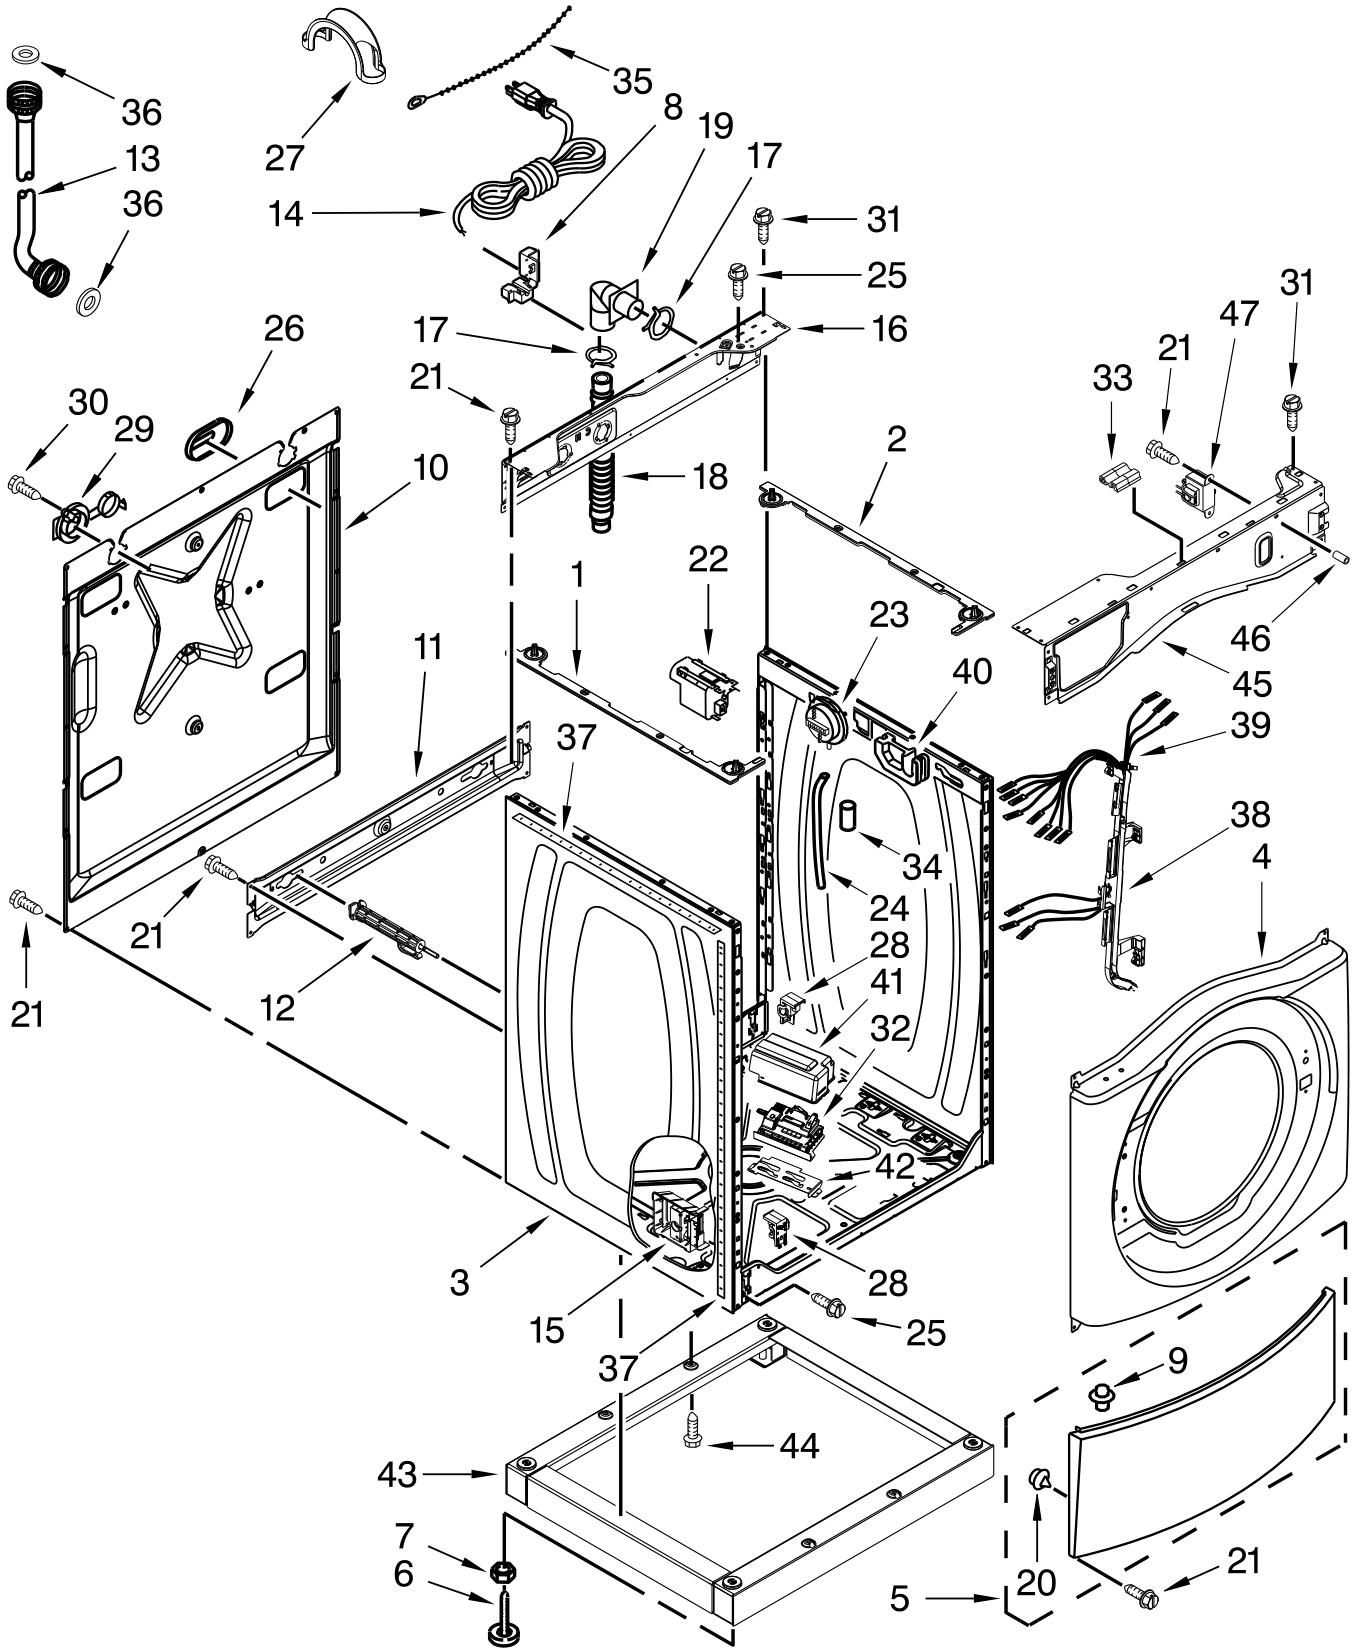

WASHER CABINET PARTS

WASHER CABINET PARTS

<u>Illus.</u> <u>No.</u>	<u>Part No.</u>	<u>Description</u>	<u>Illus.</u> <u>No.</u>	<u>Part No.</u>	<u>Description</u>	<u>Illus.</u> <u>No.</u>	<u>Part No.</u>	<u>Description</u>
1	W10405229	Rail-Spacer, Left	18	W10106460	Hose, Drain Outer	38	W10168546	Harness Channel, Side Front
2	W10405223	Rail-Spacer, Right	19	W10003260	Connector, Hose Outlet	39	W11034055	Harness, Main Wiring
3		Cabinet	20	238614	Bumper			Includes Item 38 And The Following Cable Sets:
	W10198145	White	21	W10567155	Screw			
4		Panel, Front	22	W10339736	Filter, Interference			
	W10306505	White	23	W10448876	Sensor, Pressure		W11085097	Cable Set, Door Lock Power (2 Pole)
5		Panel, Toe	24	W11048528	Hose, Pressure Switch		W11085100	CCU To MCU - Power (2 Pole)
	8540664	White	25	8540479	Screw, Grounding		W11085110	Cable Set, UI to CCU Communication
6	W10245373	Foot, Leveling	26	8540268	Cover, Transport			
7	3359452	Nut, Hex	27	8577378	U-Bend, Drain Hose	40	8540643	Bracket, Spring
8	W10110676	Strain Relief, Power Cord	28	W10085220	Microswitch	41	W10405233	Cover, CCU
9	8518891	Rivet	29	8540728	Sleeve, Cord Support	42	W10198280	Bracket, CCU
10	W10258342	Panel, Rear	30	8540727	Screw	43		Pedestal, Commercial
11	W10189659	Brace, Transport	31	8540329	Screw		W10103350	White
12	W10251449	Bolt, Shipping (Set Of 4)	32	W11290062	Microcomputer, Machine Control	44	W10346892	Screw
13		Hose, Water Inlet	33	W10198373	Base, Retainer	45	W10846488	Bracket, Console
	W10852720	Cold Water	34	2161302	Sleeve	46	W10018050	Cap Plug
	W10852721	Hot Water	35	3347868	Tie, Cable (Beaded)	47	W10198388	Transformer, 120 To 22.5 VAC
14	W10205500	Cord, Power	36	3976300	Washer, Inlet Hose			
15	W10384849	Unit, Motor Control	37	8318396	Seal, Foam			
16	W10244560	Brace, Rear						
17	356138	Clamp, Hose