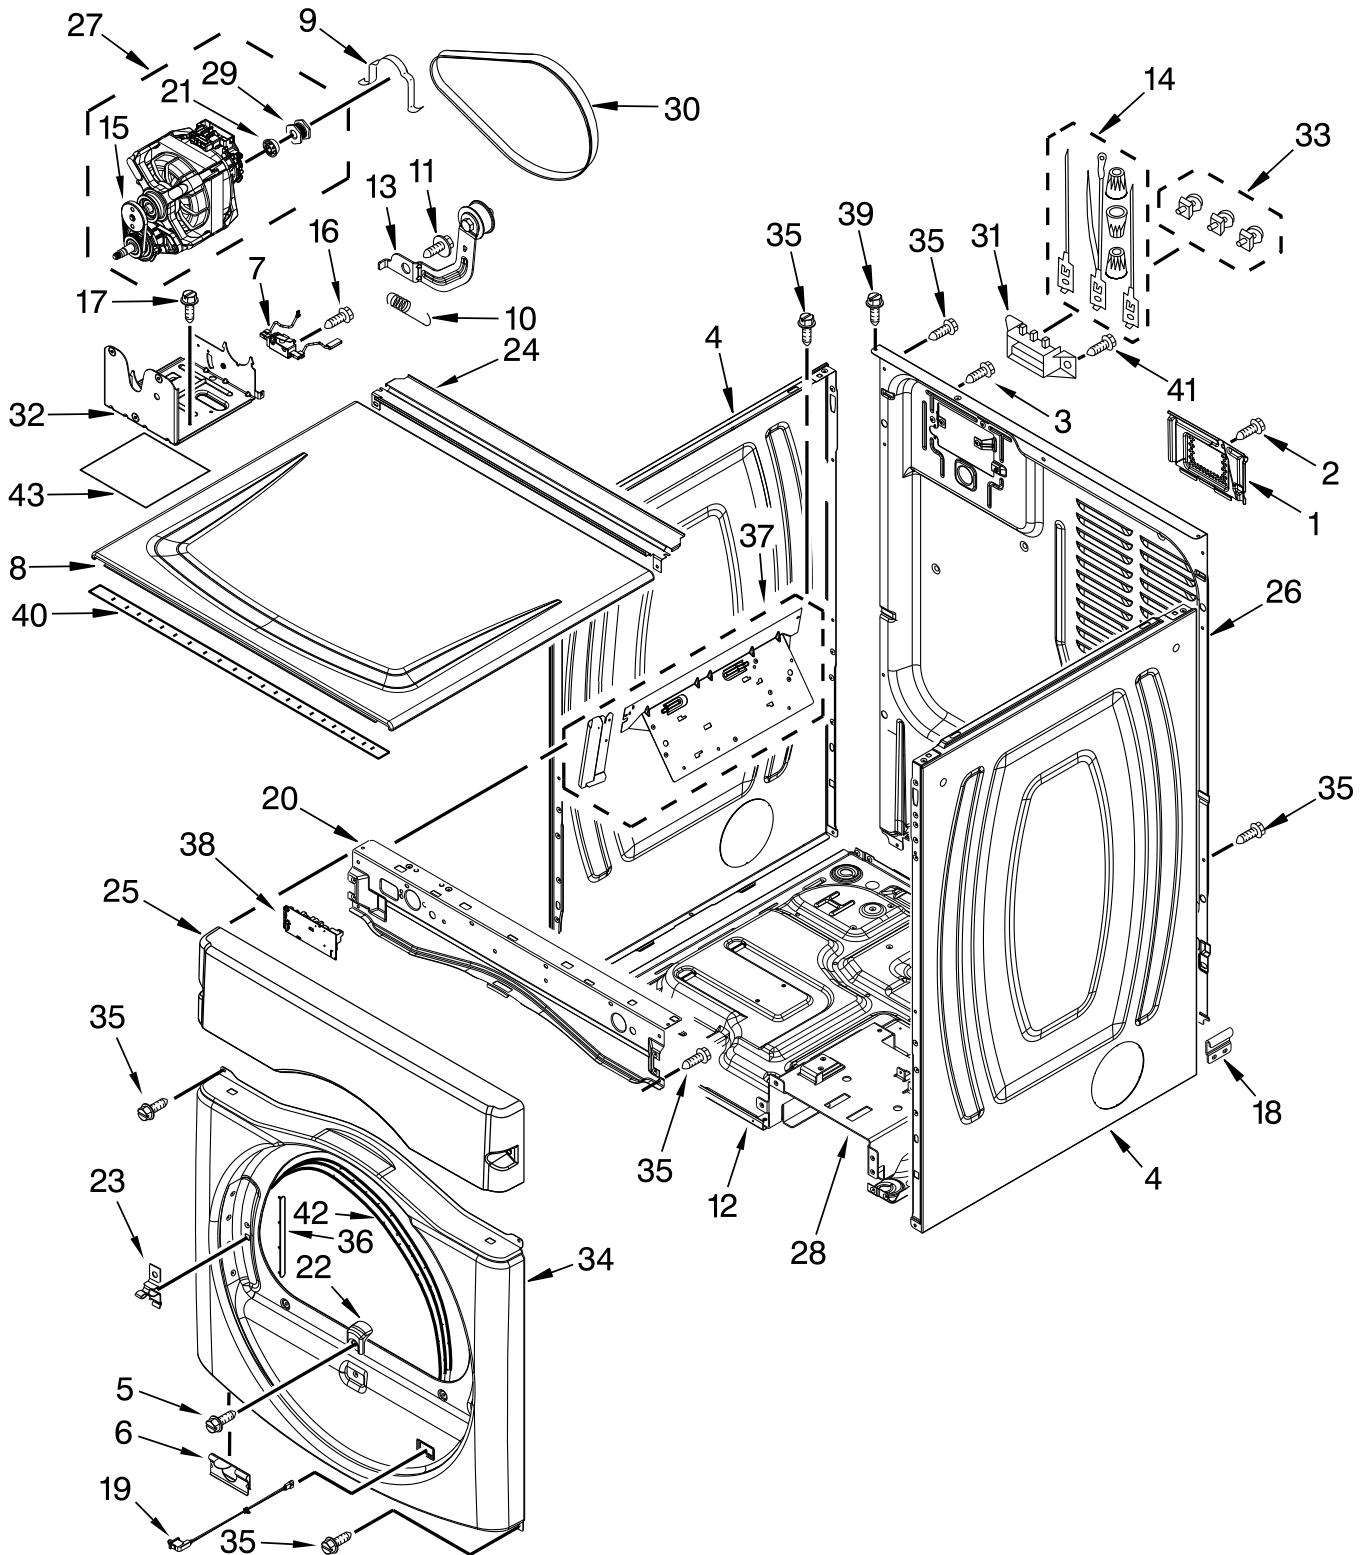

DRYER CABINET PARTS

DRYER CABINET PARTS

<u>Illus. No.</u>	<u>Part No.</u>	<u>Description</u>	<u>Illus. No.</u>	<u>Part No.</u>	<u>Description</u>	<u>Illus. No.</u>	<u>Part No.</u>	<u>Description</u>
1	W10286180	Cover, Terminal Block	15	3405160	Belt, Drive (Blower Wheel)	32	W10135695	Bracket, Motor
2	3390814	Screw				33	279393	Screw Kit, Terminal Block
3	W10773242	Screw	16	98129	Screw			
4		Panel, Side	17	343641	Screw	34		Panel, Front
	W10542714	White	18	W10198461	Bracket, Stack		W10549665	White
5	3357011	Screw	19	W10350910	Assembly, Door Switch	35	3390647	Screw
6	W11295573	Clip, Toe Panel				36	8565043	Plug, Front Panel
7	W11233966	Switch, Assembly	20	8565237	Bracket, Console	37	8563727	Bracket, Control
8		Top	21	3393657	Restrainer, Belt	38	W11338359	Control Board
	W10336080	White	22	8580015	Ramp, Door	39	3393008	Screw
9	660658	Clamp, Motor	23	8565122	Strike, Door	40	8318396	Seal, Foam
10	W10446781	Spring, Idler	24	W10198224	Bracket, Water Channel	41	8533971	Screw
11	3389420	Screw				42	3387242	Seal, Front Panel
12	W11116960	Base, Cabinet PD	25	W11300781	Enclosure, CCU	43	W10836094	Pad, Sound
	W10225175	Base, Cabinet PR	26	W11232506	Panel, Rear			DRYER EXHAUST KIT NOT INCLUDED
13	W10344192	Assembly, Idler	27	W10918085	Assembly, Motor 60 HZ.		W10470674	Kit, 4-Way Venting
14	279318	Terminal, Brass and Tinned (Includes Terminal Block Screw Kit)	28	W10198306	Vault, Bracket			
			29	3394341	Pulley, Motor			
			30	W10131172	Belt, Drive			
			31	3397659	Block, Terminal