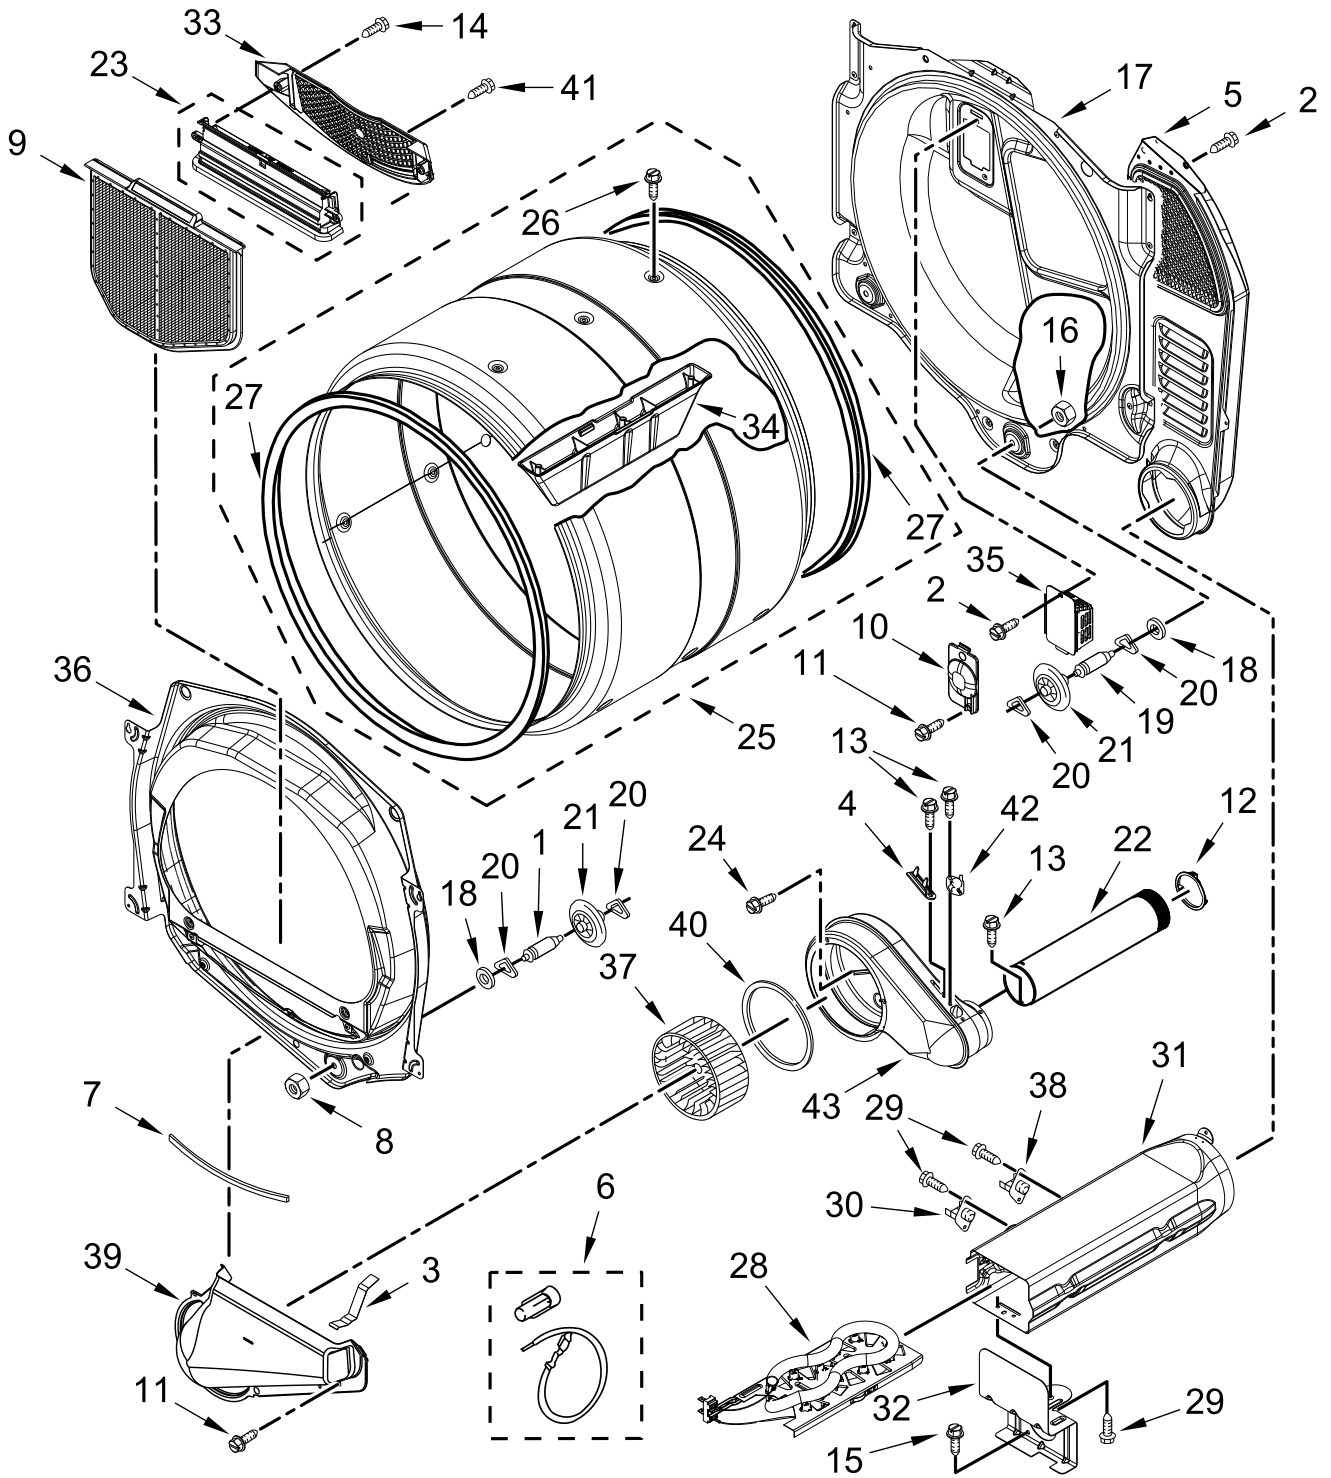

BULKHEAD AND BLOWER PARTS

BULKHEAD AND BLOWER PARTS

<u>Illus. No.</u>	<u>Part No.</u>	<u>Description</u>	<u>Illus. No.</u>	<u>Part No.</u>	<u>Description</u>	<u>Illus. No.</u>	<u>Part No.</u>	<u>Description</u>
1	W10359271	Shaft, Drum Roller - Right Hand Thread	19	W10359272	Shaft, Drum Roller - Left Hand Thread	33	W10181926	Grille, Outlet
2	3390647	Screw	20	W10512946	Washer, Tri Ring	34	W10153409	Baffle, Drum
3	W10345456	Clip, Spring	21	W10314171	Roller, Support	35	W10465334	Bracket, Drum Light
4	3392519	Fuse, Thermal (91C)	22	8563728	Pipe, Exhaust	36	8565061	Bulkhead, Front
5	W11104018	Assembly, Air Duct	23	W10181928	Assembly, Outlet Housing	37	W11231979	Wheel, Blower
6	279457	Terminal Wire Kit (For Heater Element Wiring Harness Repair)	24	489463	Screw	38	279973	Kit, Thermal Cut-Off (Includes Thermostat)
7	697814	Seal, Drum Front	25	W10865330	Assembly, Drum (Complete)	39	8066168	Assembly, Lint Duct
8	3934666	Nut, Hex	26	W10219342	Screw	40	697770	Seal, Plate Cover
9	W10049370	Screen, Lint	27	W10521118	Seal, Drum	41	695240	Screw
10	3402841	Lens, Drum Light	28	W10832958	Element, Heater	42	8577274	Thermistor
11	359625	Screw	29	90767	Screw	43	8544362	Housing, Blower
12	W10344699	Collar, Duct	30	3391914	Thermostat HL-295/215			
13	8533971	Screw	31	W10891205	Assembly, Weld Heater Box			
14	3387230	Screw	32	W10198340	Bracket, Heater Box			
15	693995	Screw			PD			
16	W10001120	Nut, Hex (Left Hand Thread)		8066099	Bracket, Heater Box			
17	W10080170	Bulkhead, Rear			PR			
18	3387459	Washer