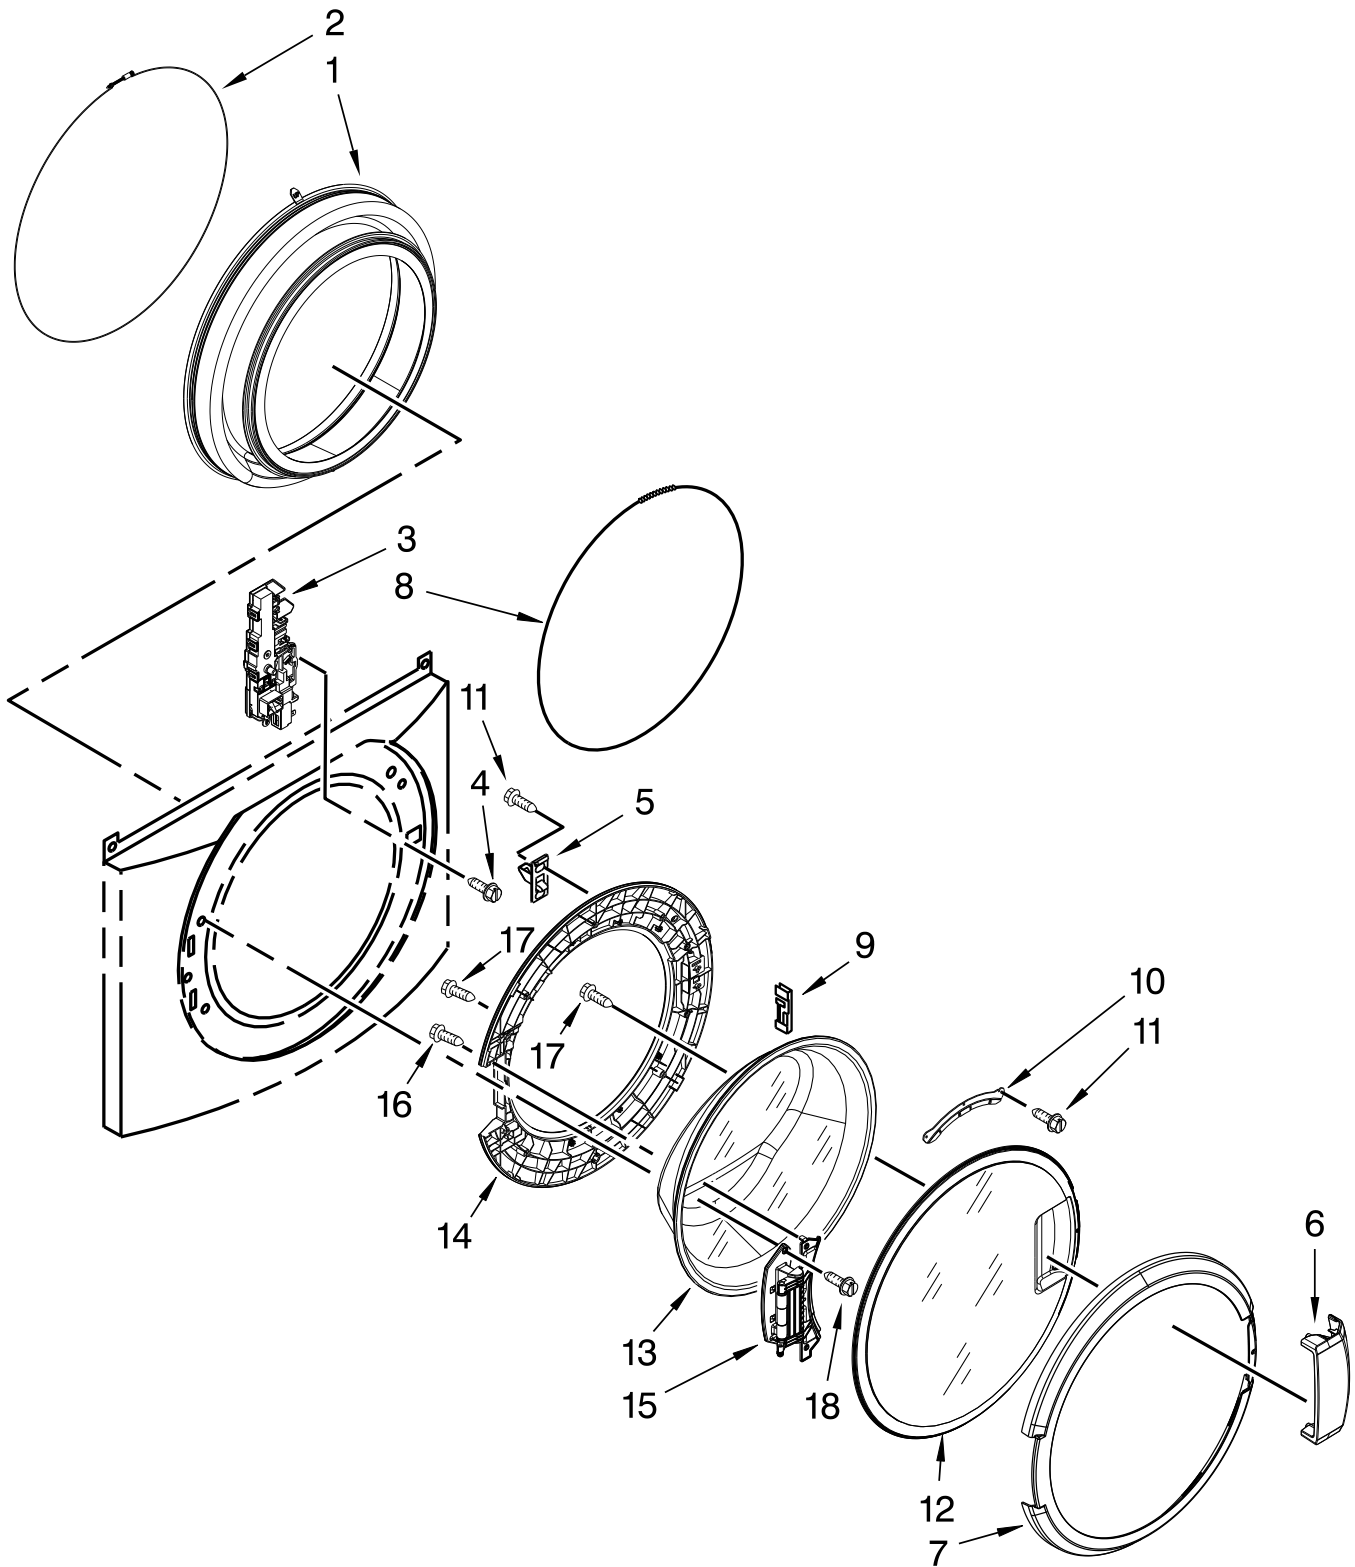

WASHER DOOR PARTS

WASHER DOOR PARTS

<u>Illus.</u> <u>No.</u>	<u>Part No.</u>	<u>Description</u>	<u>Illus.</u> <u>No.</u>	<u>Part No.</u>	<u>Description</u>	<u>Illus.</u> <u>No.</u>	<u>Part No.</u>	<u>Description</u>
1	W10660257	Bellow	9	8540115	Clamp, Support	16	8540284	Screw
2	8540108	Clamp, Bellow To Tub	10	8540114	Clamp, Glass	17	8540282	Screw
3	W10375379	Lock, Door	11	8540513	Screw	18	W10567155	Screw
4	8540725	Screw	12	W10137404	Frame, Door Front Assembly			
5	8540221	Hook, Door	13	W10388315	Glass, Door			
6	W10112925	Handle, Door	14	W10198442	Frame, Door Back Support			
7	W10198440	Trim Ring, Outer Door	15	W10198417	Hinge, Door			
8	W10894122	Clamp, Bellow To Front Panel