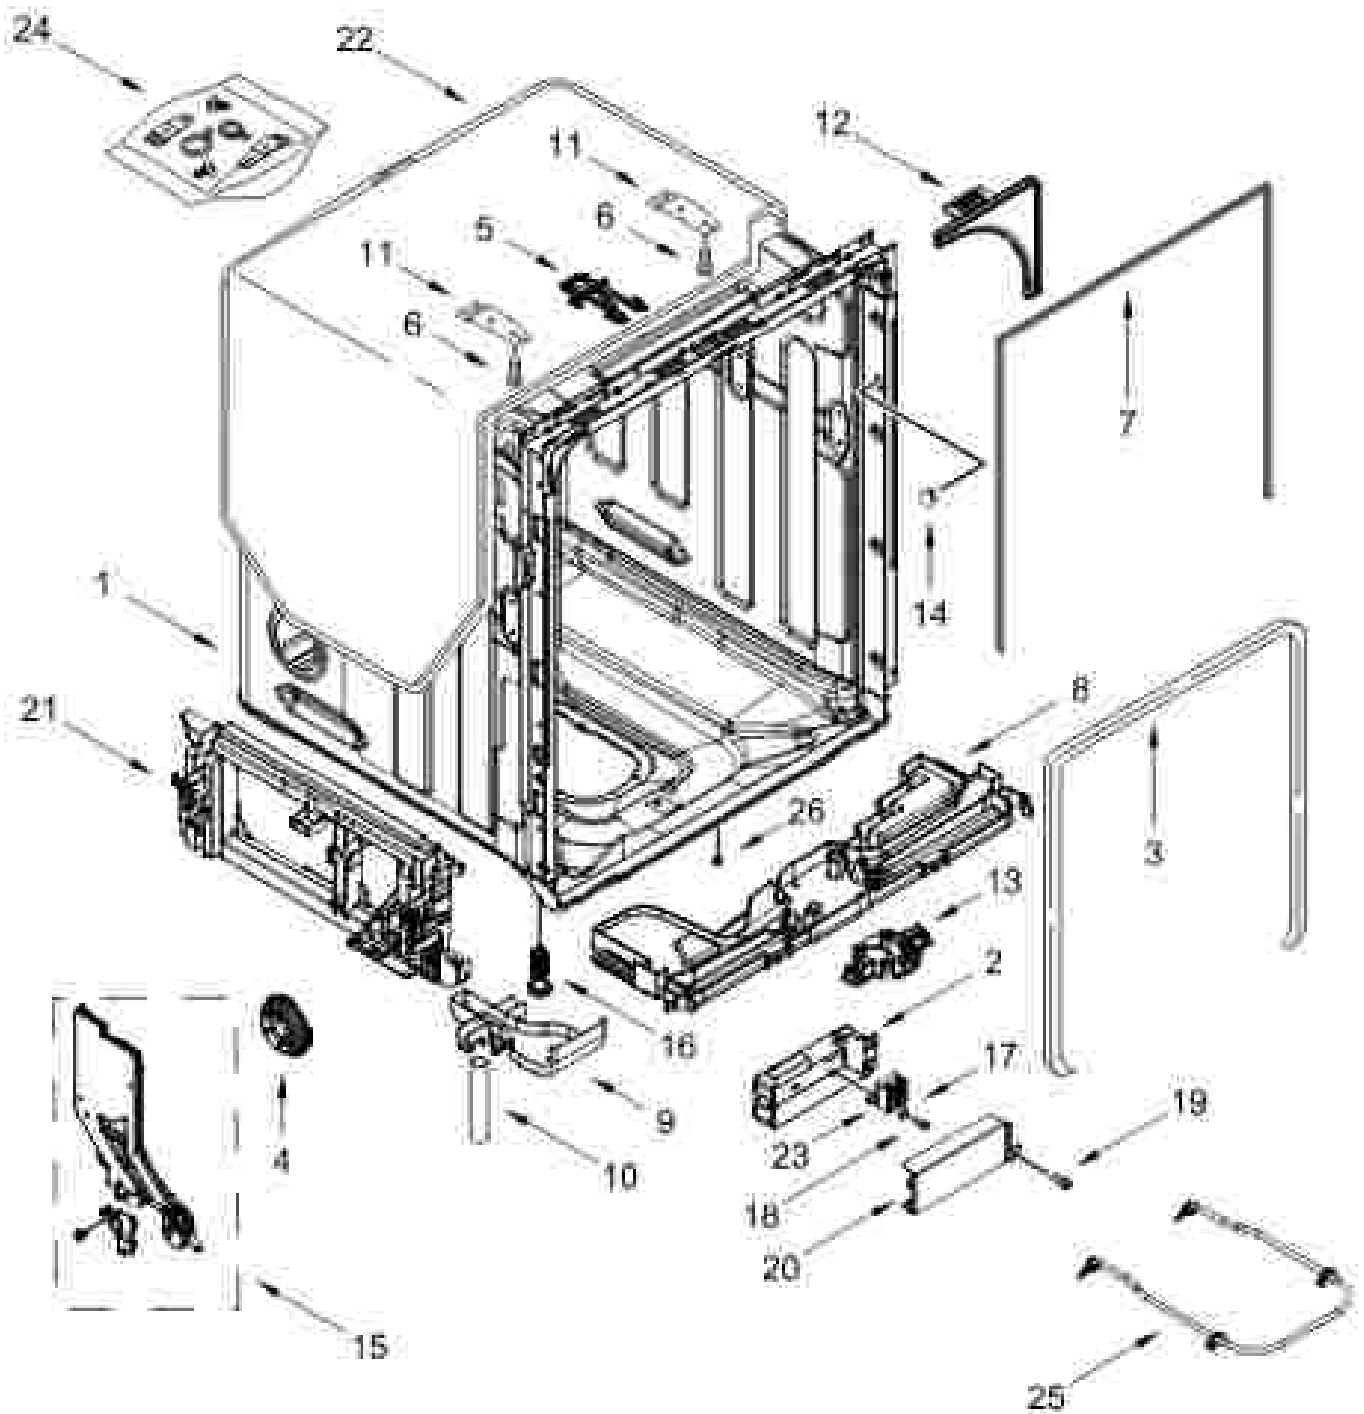

TUB AND FRAME PARTS

TUB AND FRAME PARTS

<u>Qty.</u> <u>No.</u>	<u>Part No.</u>	<u>Description</u>	<u>Qty.</u> <u>No.</u>	<u>Part No.</u>	<u>Description</u>	<u>Qty.</u> <u>No.</u>	<u>Part No.</u>	<u>Description</u>
1	W1122459	Tub Assembly (Includes gasket)	12	W11336176	Foot Switch	24	W11362501	Miscellaneous Parts Bag (Contains 2 Screws, 2 Clamps, 2 2 Brackets)
2	W11225744	Base, Terminal Box	14	W11184382	Plug, Tub			
3	W11033385	Gasket, Tub	15	W11429970	Water Inlet Assembly	25	W11522143	Heater Element Assembly
4	W11423374	NUL Water Inlet	16	W11433388	Leg, Leveling	26	3400392	Screw
5	W11030487	Shike, Latch	17	3373126	Wasket, Fringed Cup			
6	W11236374	Screw	18	3400014	Screw, Grounding			
7	W11165391	Seal, Cabinet	19	W11277003	Screw			
8	W11025382	Drip Tray	20	W11226749	Cover, Terminal Box			
9	W11025383	Funnel, Overfill Protection	21		Side Support, Tub			
10	W11025388	Funnel Extension		W11520522	Left Hand			
11	3265145	Bracket, Undercounter		W11520523	Right Hand			
12	W11165393	Cover, Tub Corner	22	W11221821	Shield, Top Sound			
			23	W11122441	Terminal Block