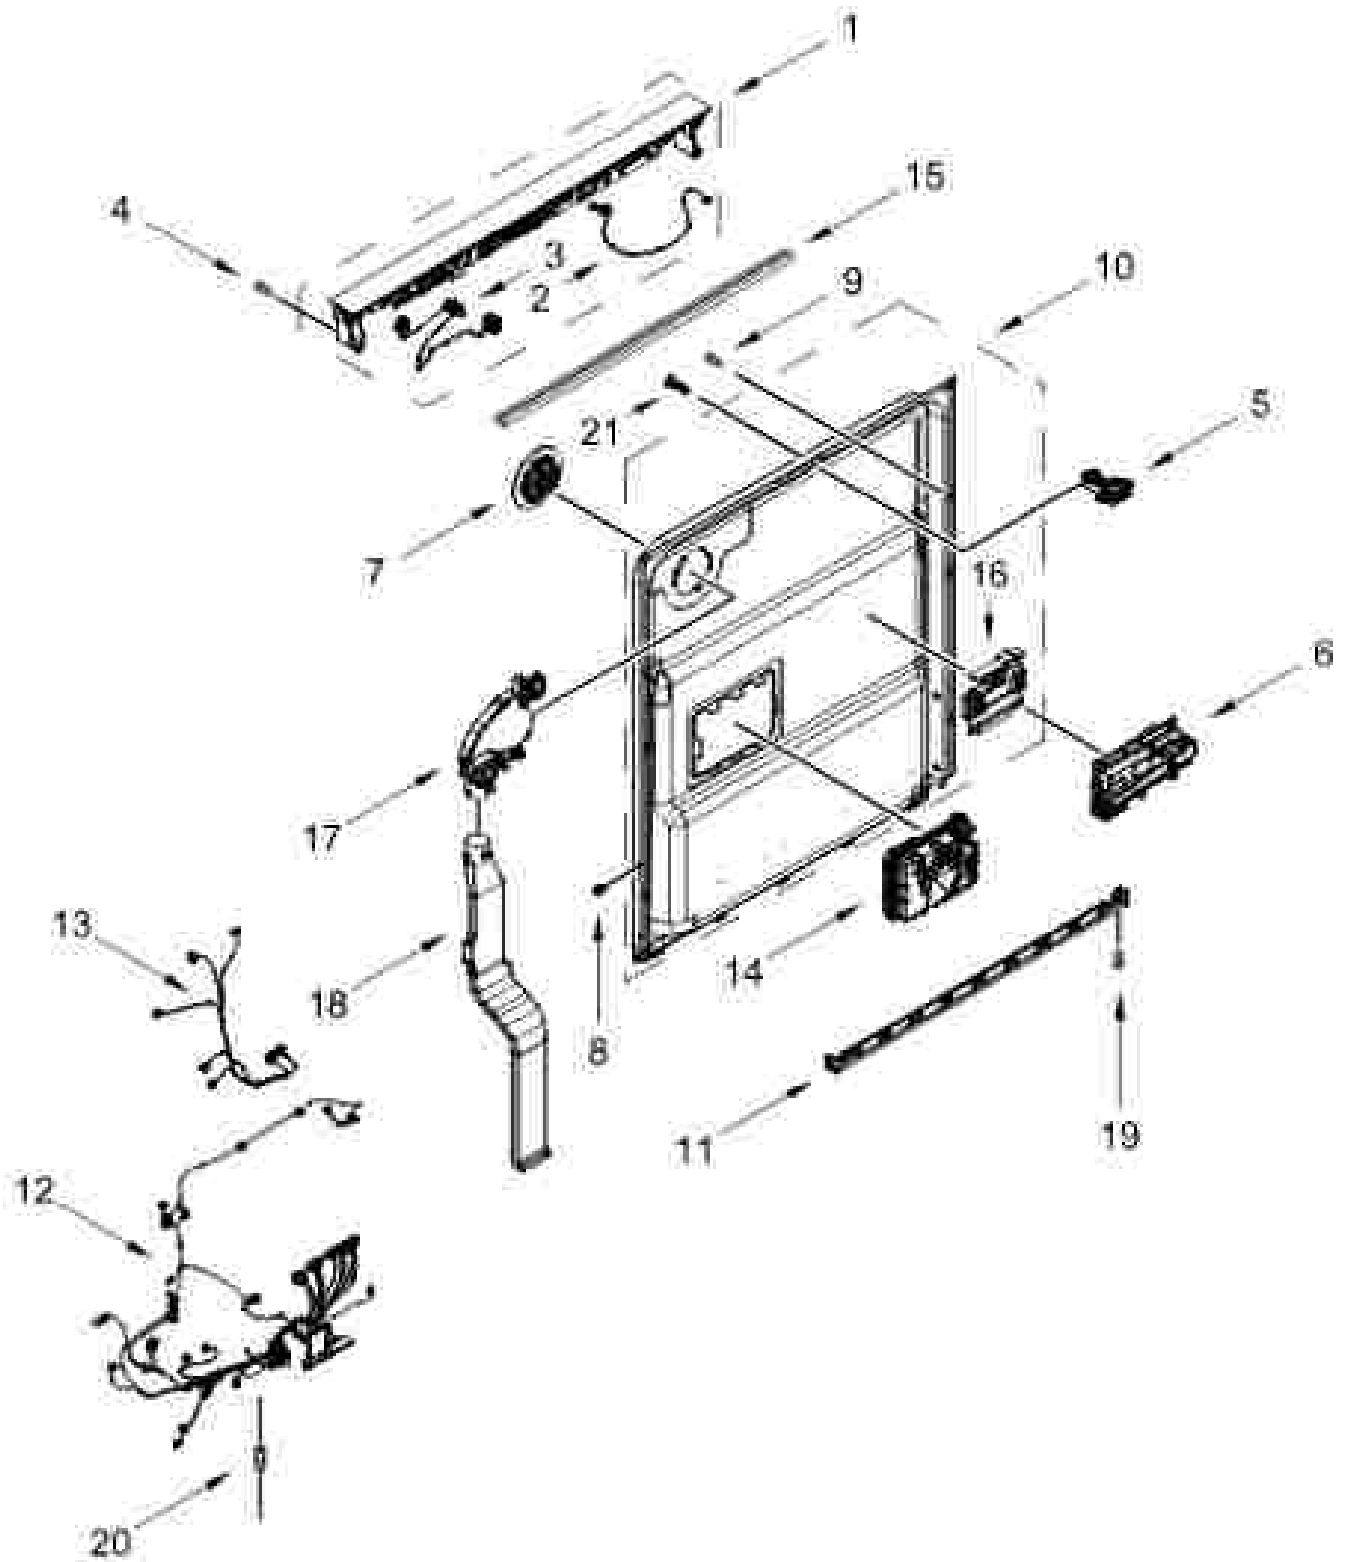

CONTROL PANEL AND INNER DOOR PARTS

CONTROL PANEL AND INNER DOOR PARTS

Item No.	Part No.	Description
1		Console Assembly (Includes Insert)
	W11496910	Block
2	W11336543	Juniper Door
3	W13889348	Juniper, Lt.
4	W10711284	Screw (Lump)
5	W11091934	Latch Assembly (Includes Switch)
6	W11534457	Control, Electronic
7	W11025934	Seals, Vent (Also Order Gasket)

Item No.	Part No.	Description
8	3430071	Screw
9	W13349403	Screw
10	W11099822	Inner Door Assembly
11	W11583237	Seal, Door Bottom
12	W11543440	Wiring Harness, Main (Includes Thermostat & Fuse)
13	W11084667	Wiring Harness, inner Door
14	W11090543	Dispenser Assembly
15	W11090927	Seal, Console/Door

Item No.	Part No.	Description
16	W11033555	Hanger, Control
17	W11039720	Vent Assembly (Includes Fan) (Also Order Gasket)
18	W11039734	Duct, Vent
19	W11033413	Screw
20	W11331505	Fuse, In-line
21	W13349403	Screw