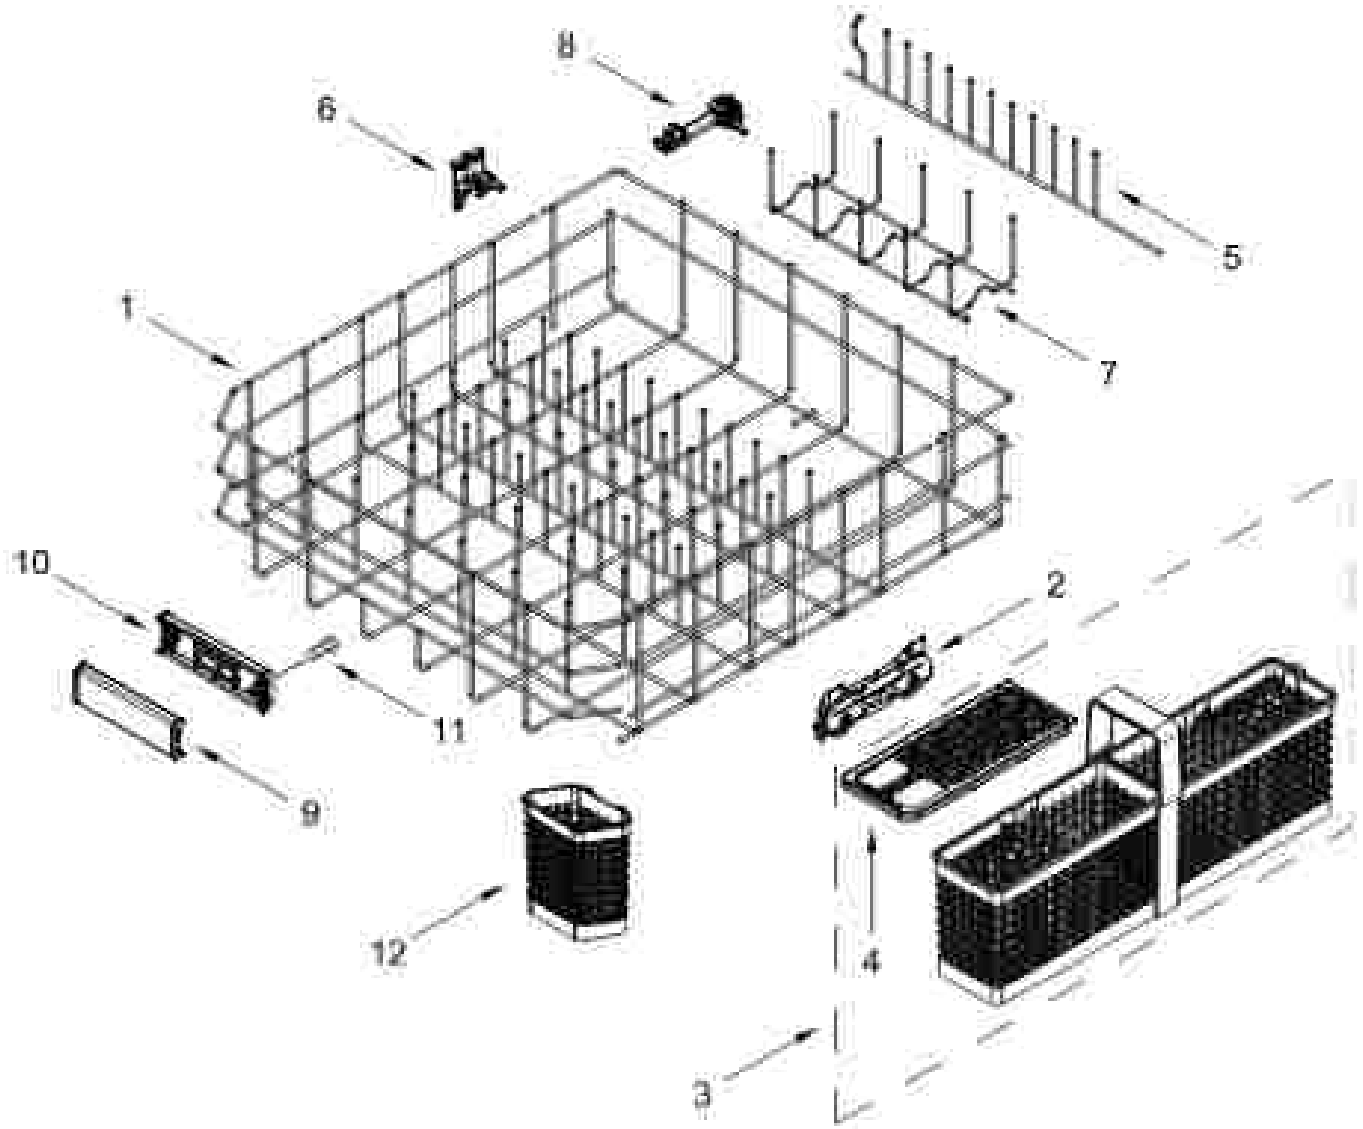

LOWER RACK PARTS

LOWER RACK PARTS

<u>Item No.</u>	<u>Part No.</u>	<u>Description</u>	<u>Item No.</u>	<u>Part No.</u>	<u>Description</u>	<u>Item No.</u>	<u>Part No.</u>	<u>Description</u>
1	WH1234524	Drawer, Lower	5	WH1235272	Tire Row, Fox Down	9	WH1235222	Handle, Drawer Front
2	WH1123748	Wheel & Transport Assembly	6	WH1235658	Retainer, Fox Row	10	WH1235658	Handle, Drawer Rear
3	WH1251759	Staircase Saddle Assembly	7	WH1235883	Tire Row, Stair	11	ST41232	Screw
4	WH1257118	Lid, Silverline Saddle	8	WH1409278	Retainer, Siding Tire Row	12	WH125773	Universal Saddle