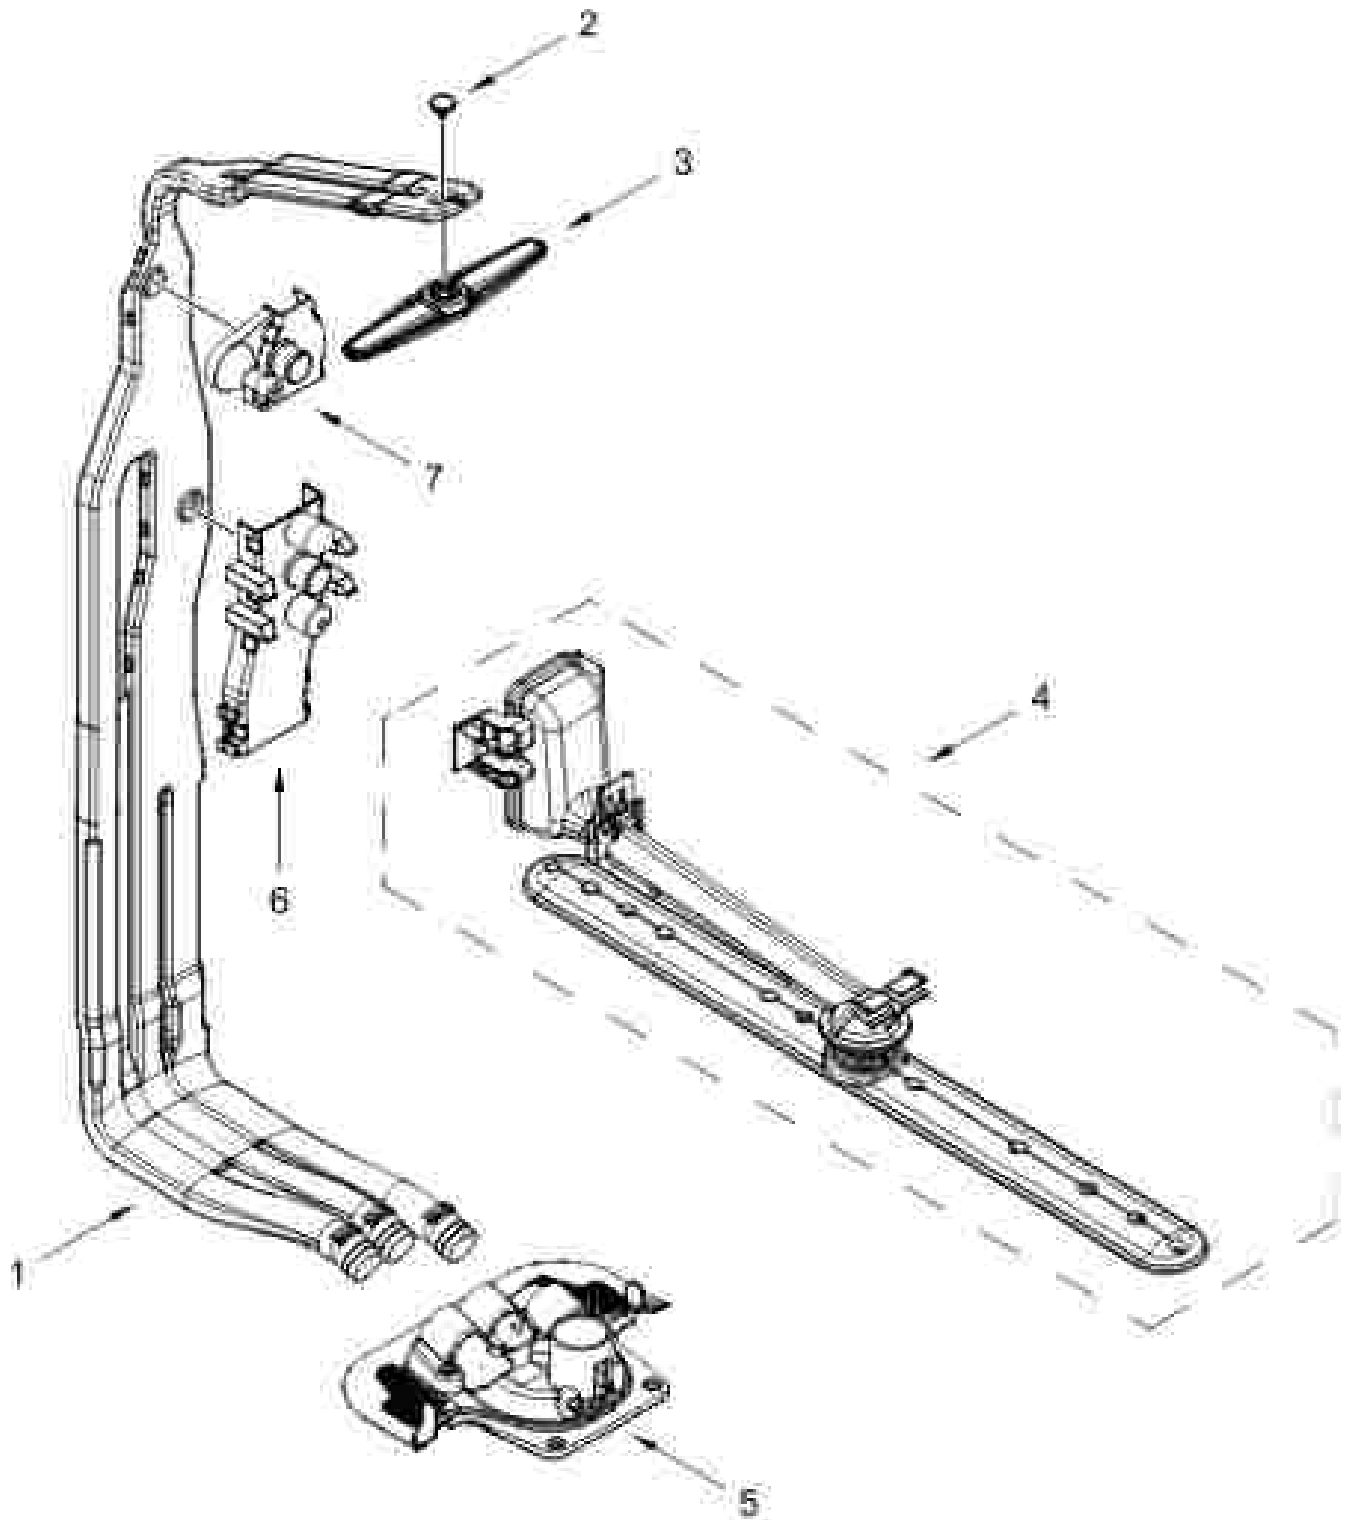

UPPER WASH AND RINSE PARTS

UPPER WASH AND RINSE PARTS

<u>Qty.</u> <u>No.</u>	<u>Part No.</u>	<u>Description</u>	<u>Qty.</u> <u>No.</u>	<u>Part No.</u>	<u>Description</u>	<u>Qty.</u> <u>No.</u>	<u>Part No.</u>	<u>Description</u>
1	W10872338	Feed Tube Assembly	4	W11174340	Upper Sprayer Assembly	6	W10862638	Retainer, Docking (2nd Level)
2	W11039838	Retainer	5	W10303485	Cover, Diverter	7	W10862639	Retainer, Docking (3rd Level)
3	W11039852	Sprayer, Third Level