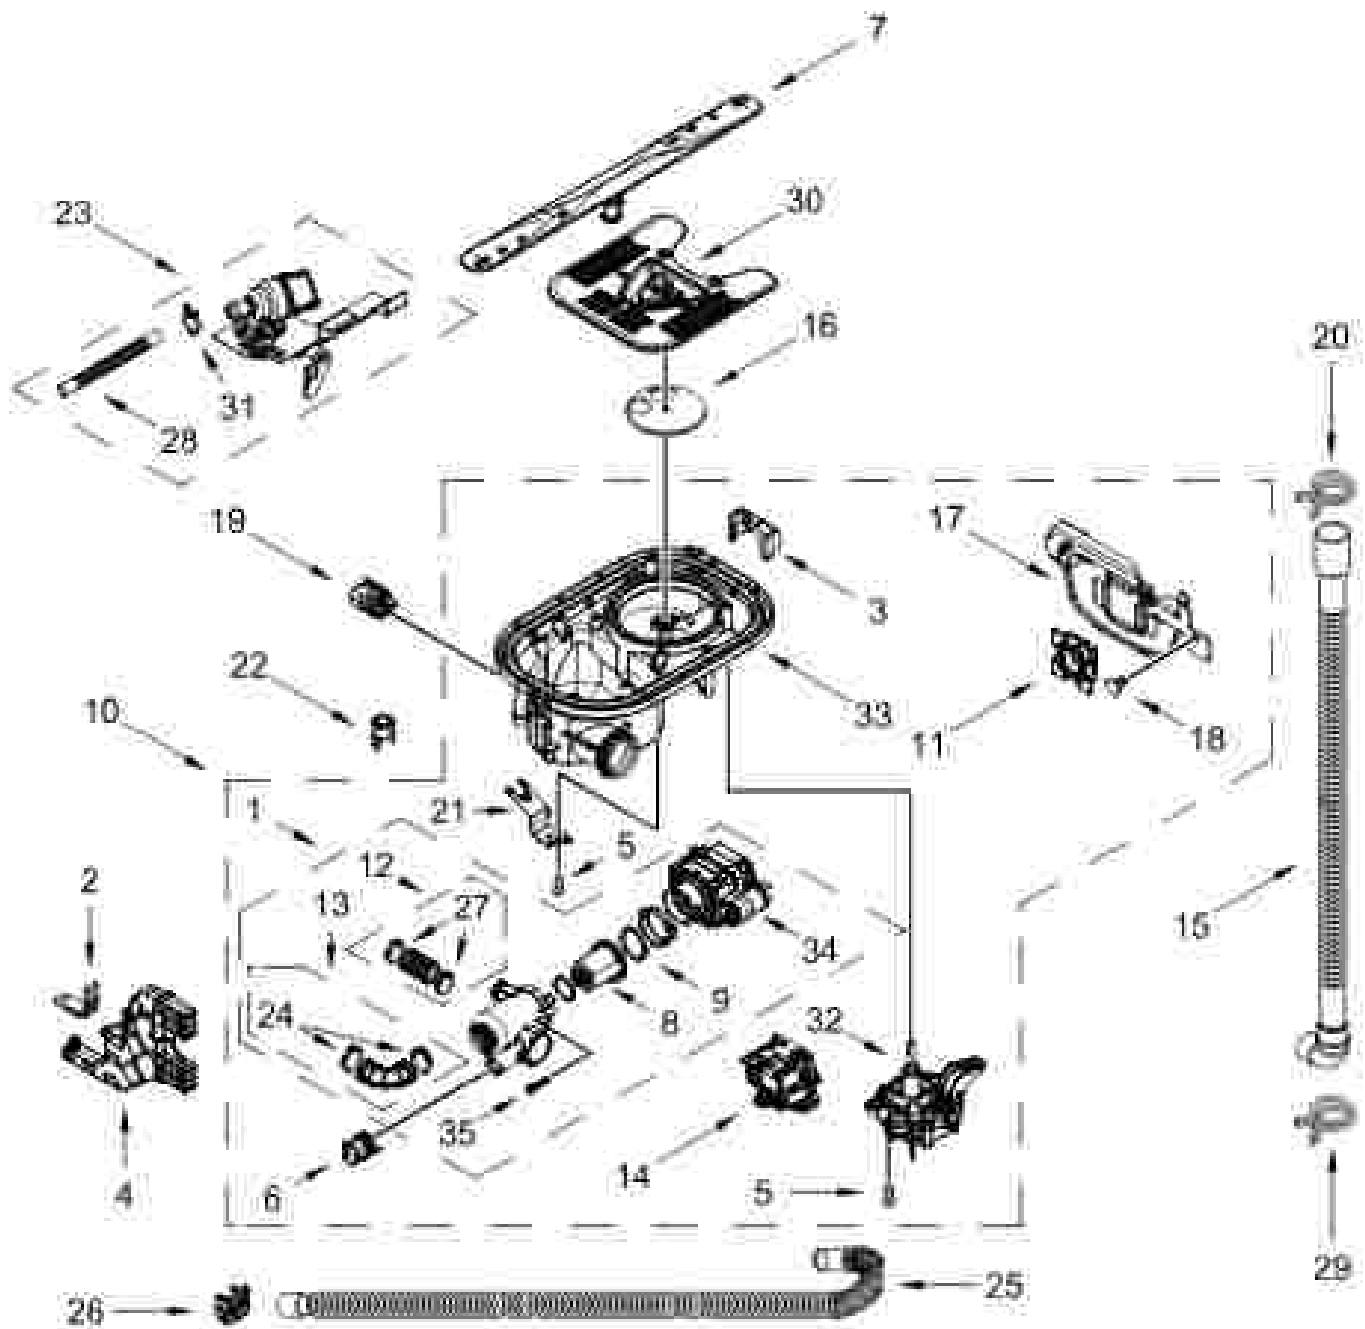

PUMP, WASHARM AND MOTOR PARTS

PUMP, WASHARM AND MOTOR PARTS

<u>Item No.</u>	<u>Part No.</u>	<u>Description</u>	<u>Item No.</u>	<u>Part No.</u>	<u>Description</u>	<u>Item No.</u>	<u>Part No.</u>	<u>Description</u>
1	W1122133	Pump Assembly	13	W10900337	Hose, Bottom	24	W1122281	Clamp, Hose
2	W11254332	Isolator, Front Motor	14	W11035702	Motor, Drain	25	W11036151	Hose
3	W10351545	Diffuser, Inlet	15	W11121134	Hose, Drain	26	W11035143	Clp, Hose
4	W11254330	Hanger, Front Motor	16	W10303433	Disc, Diverter	27	W13455555	Clamp, Hose
5	5741252	Screw	17	W11025552	Bracket, Rear Motor	28	W11036237	Hose, Inlet
6	W10351547	Check Valve, Drain	18	W11412271	Fastener	29	W11225575	Clamp, Hose
7	W11043455	Wash Arm Assembly	19	W11125174	Indicator, Optical (Fast)	30	W11033554	Gate
8	W11103655	Filter Assembly	20	370445	Clamp, Hose	31	301905	Clamp, Hose
9	W10330335	Ring, Valve	21	W11153415	Bracket, Thermostat	32		Diverter Valve Motor (Not Serviced)
10	W11345228	Motor & Sump Assembly	22	W11153055	Thermostat (Included with Main Wiring Harness)	33	W11034555	Sump (Includes Seal and Diverter)
11	W11036553	Isolator, Rear Motor	23	W11025570	Fill Valve Assembly	34	W10753575	Capacitor
12	W11250355	Hose, Pressure				35	W10457002	Screw