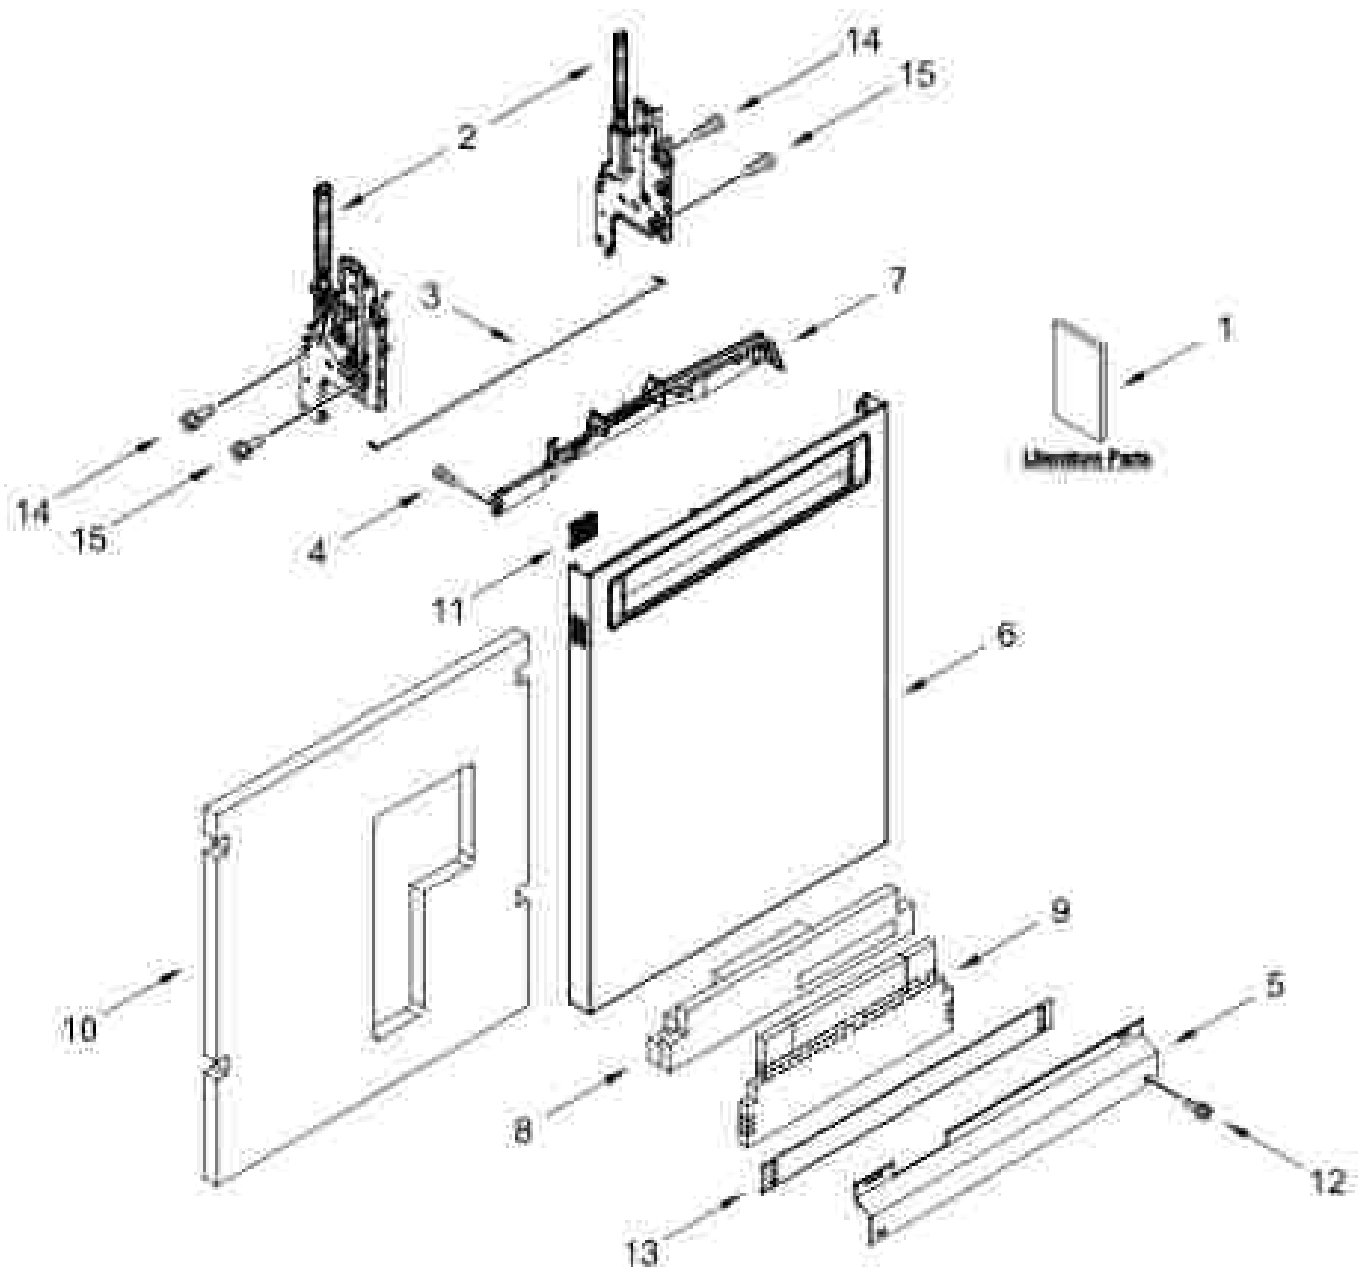

# DOOR AND PANEL PARTS

<u>Bill No.</u>	<u>Part No.</u>	<u>Description</u>	<u>Bill No.</u>	<u>Part No.</u>	<u>Description</u>	<u>Bill No.</u>	<u>Part No.</u>	<u>Description</u>
1		Literature Parts:	5		Access Panel	10	W10915583	Insulation, Front Panel
	W11323304	Owners Manual		W11120573	Black	11	W10682757	Band Nut, Front Panel
	W11350912	Energy Guide	6		Panel, Front (includes Item 11)	12	W11438578	Screw, Black
	W11366140	Tech Sheet		W11233313	Stainless	13		Top Panel
2		Arm, Hinge	7	W13688703	Cover, Handle Pocket		W11467732	Black
	W11352330	Left Hand	8	W10513880	Insulation, Multi-Layer	14	W11354553	Screw
	W11352370	Right Hand	9	W11033694	Insulation, Single Layer	15	3450000	Screw
3	W11377160	Cross Brace, Door						
4	W10273571	Screw						