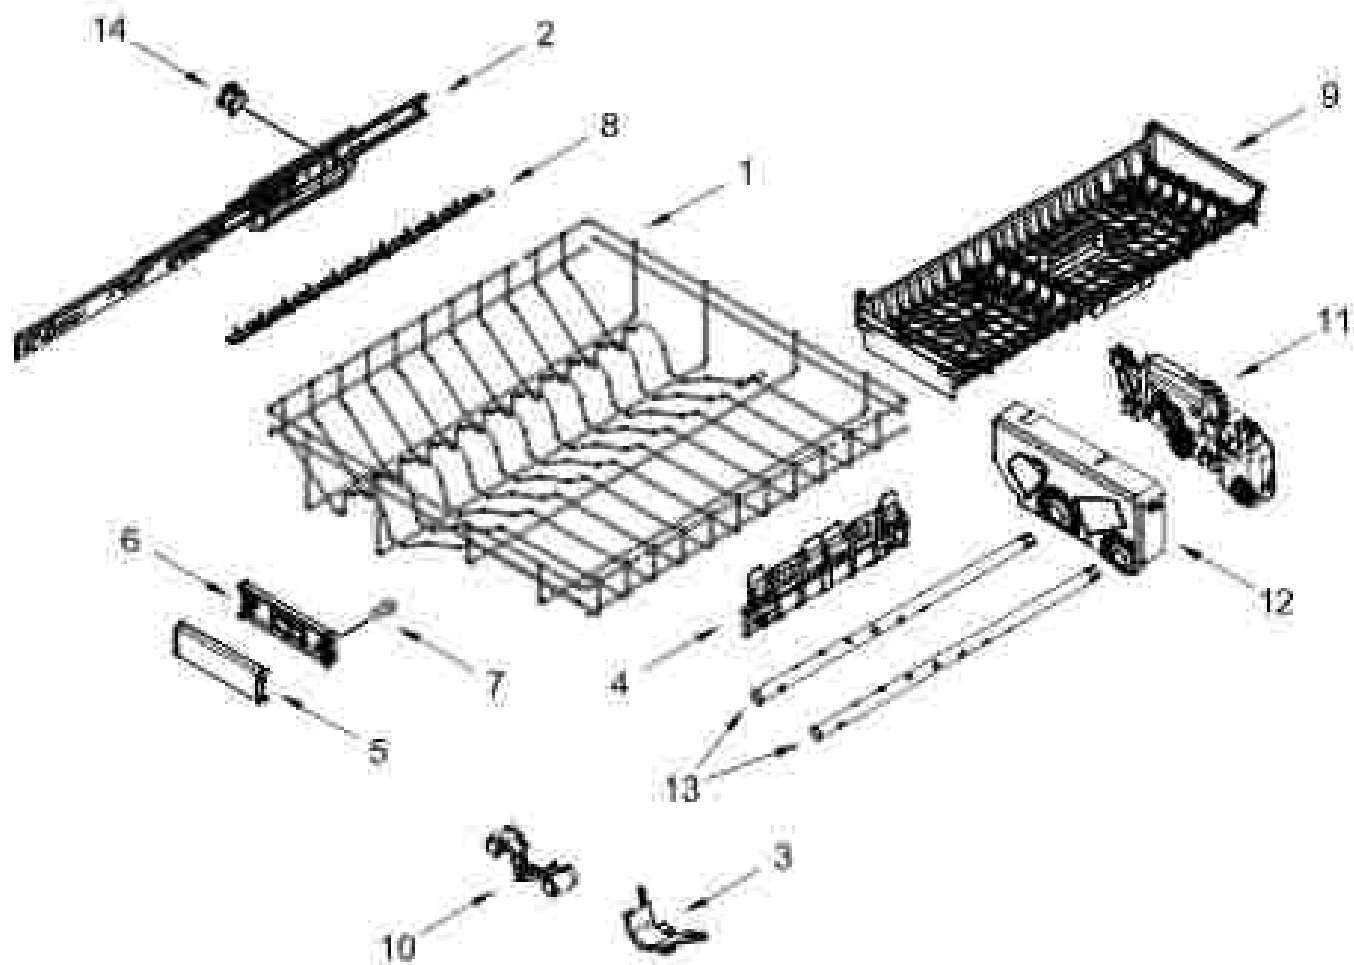

THIRD LEVEL RACK AND TRACK PARTS

THIRD LEVEL RACK AND TRACK PARTS

<u>Item No.</u>	<u>Part No.</u>	<u>Description</u>	<u>Item No.</u>	<u>Part No.</u>	<u>Description</u>	<u>Item No.</u>	<u>Part No.</u>	<u>Description</u>
1	W1173727	Rack, Third Level	5	W1285620	Handle, Dishrack Front	11	W16830823	Drive Box Assembly, Mainline
2		LED Lt. Track Assembly	5	W1285661	Handle, Dishrack Rear	12	W1101880	Cover, Wash Tube
	W11047613	Left Hand	7	3741232	Screw	12	W16821824	Tube, Mesh
	W11047615	Right Hand	8	W11200101	Cup Guard	14	W16800244	Nut, Top
3	W11154071	Hanger, Tube	5	W11057523	Silverware Tray			
4	W11130703	Mount, Dishrack	15	W12856577	Bracket, Front Hanger