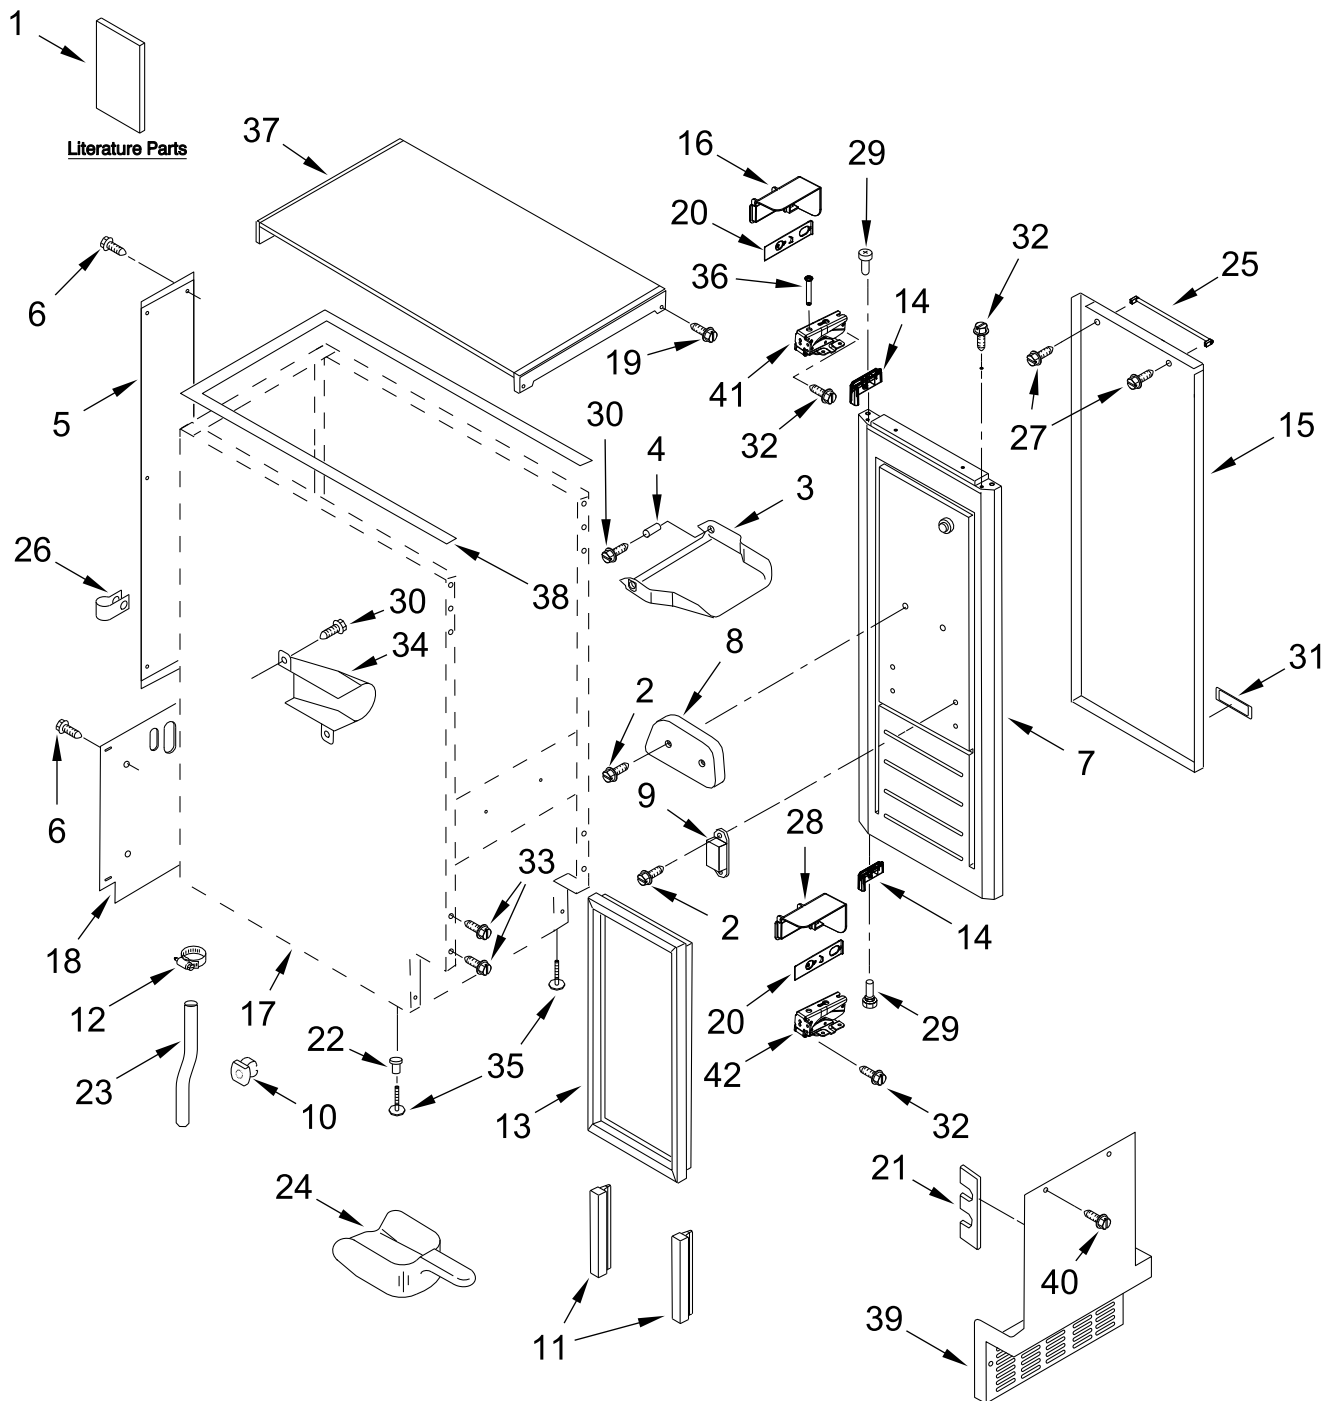

KitchenAid®

ICEMAKER

MODELS:

KUIX535HBS02 (Black Stainless)

CABINET, DOOR AND LINER PARTS

CABINET, DOOR AND LINER PARTS

<u>Illus. No.</u>	<u>Part No.</u>	<u>Description</u>	<u>Illus. No.</u>	<u>Part No.</u>	<u>Description</u>	<u>Illus. No.</u>	<u>Part No.</u>	<u>Description</u>
1		Literature Parts	15	W11250972	Wrap, Door (Black Stainless)	29	348689	Screw
	W11686966	Owners Manual				30	3400884	Screw (Stainless)
	W10492484	Tech Sheet	16	W11243472	Cover, Top Hinge(Black)	31	W10518673	Nameplate
2	8534077	Screw (White)				32	W10495264	Screw (Black)
3	W10734102	Bin, Door	17		Cabinet and Liner (Not Serviced)	33	357640	Screw
4	2185678	Spacer				34	2185927	Holder, Scoop
5	2217394	Cover, Wiring	18	W11256688	Cover, Unit	35	3374849	Leg, Leveling
6	489442	Screw	19	8534075	Screw (Black)	36	W11212764	Pin, Limit
7		Door	20	W11257325	Cover Cap, Hinge	37		Panel, Top
	W11263351	Black	21	W11505640	Pad, Foam		W11246183	Black
8	W11309649	Cam,Door	22	3400240	Nut	38	2217293	Gasket, Top Panel
9	W10529250	Assembly, Magnetic Catch	23	W10738312	Tube, Bin to Pump	39		Grill, Front
10	W10136999	Nut, Push-In	24	W10493422	Scoop		W11197601	Black
11	W11165597	Gasket, Bottom	25		Handle, Door	40	W10531302	Screw (Black)
12	489505	Clamp, Hose		W11450233	Stainless	41	W11176752	Hinge Assembly, Top
13	2217294	Gasket, Door	26	2208136	Clip, Water Tube	42	W11176753	Hinge Assembly, Bottom
14	W11309752	Sidecap, Top (Black)	27	3196184	Screw			
	W11309756	Sidecap, Bottom(Black)	28	W11243473	Cover, Bottom Hinge (Black)			

PUMP PARTS

PUMP PARTS

<u>Illus.</u> <u>No.</u>	<u>Part No.</u>	<u>Description</u>
1	W11439191	Pump, Recirculating (Includes Sensor)
2	W10489129	Bracket, Pump
3	W10764770	Assembly, Pump Wire

CONTROL PANEL PARTS