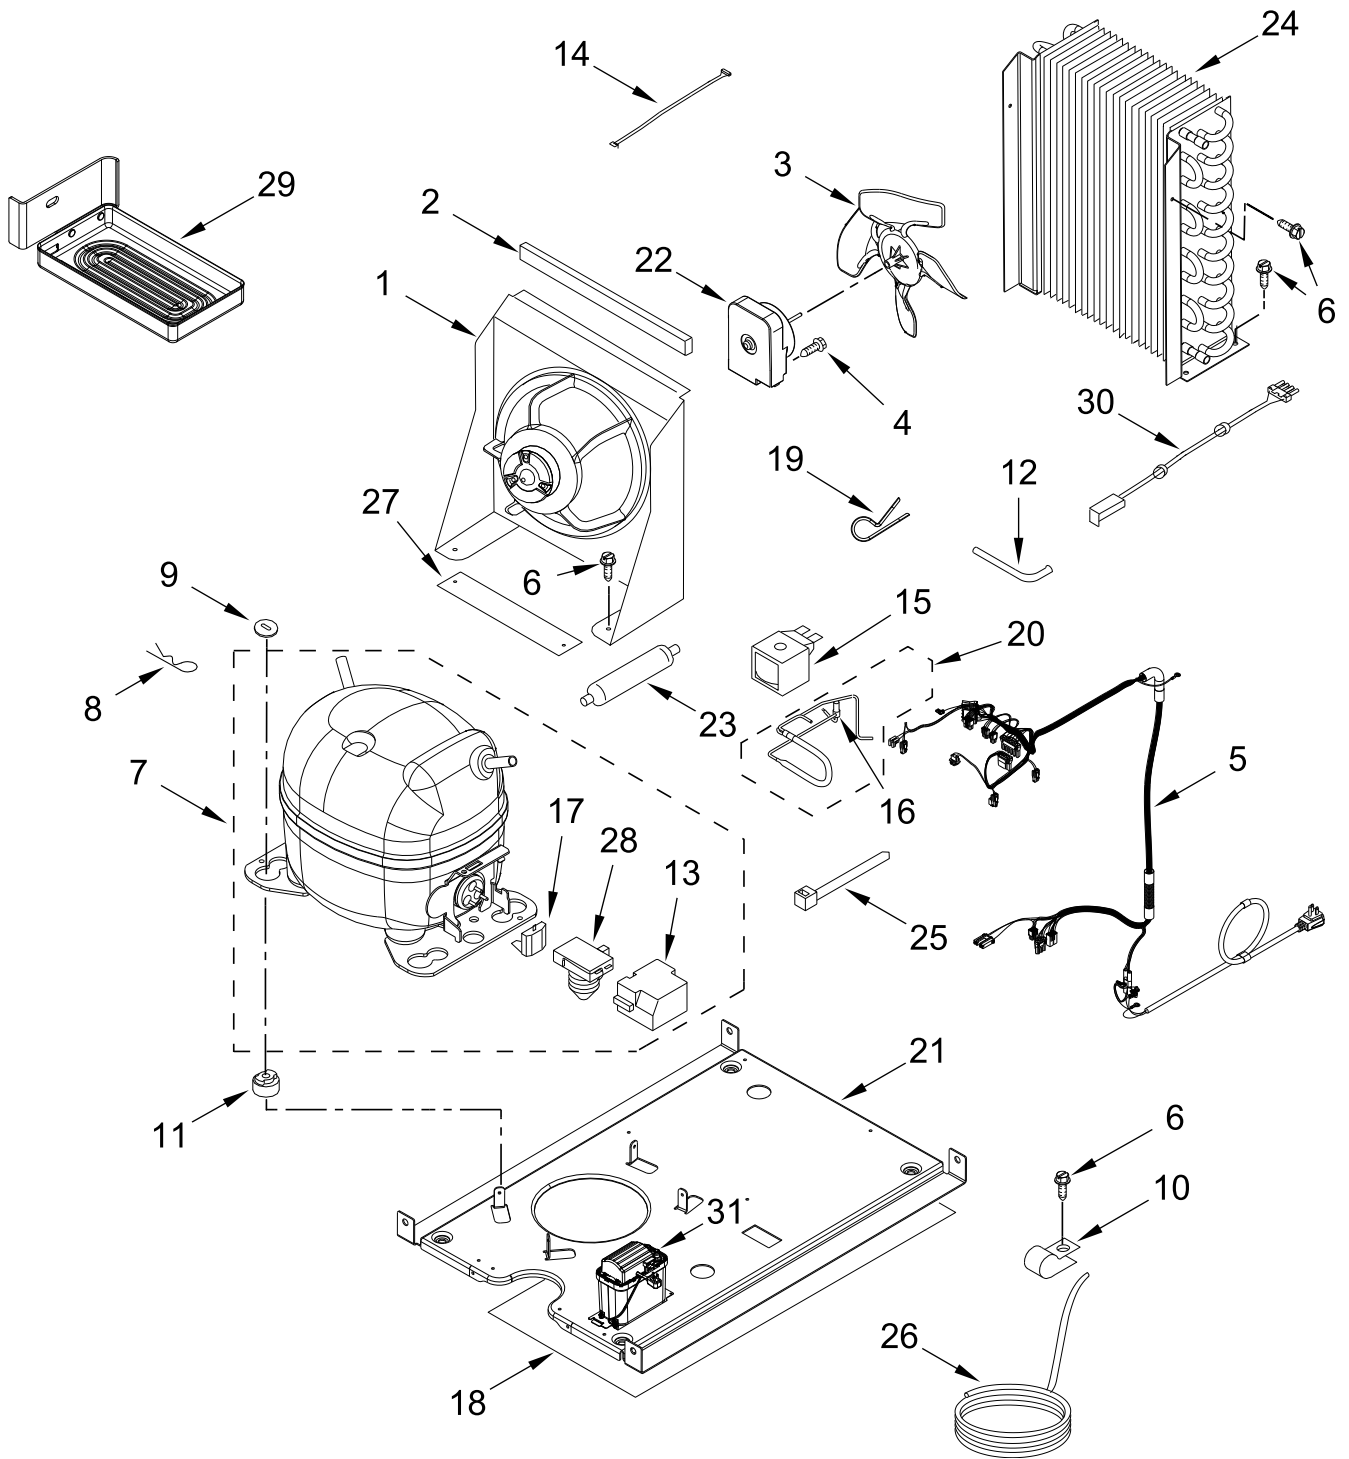

UNIT PARTS

UNIT PARTS

<u>Illus.</u> <u>No.</u>	<u>Part No.</u>	<u>Description</u>	<u>Illus.</u> <u>No.</u>	<u>Part No.</u>	<u>Description</u>	<u>Illus.</u> <u>No.</u>	<u>Part No.</u>	<u>Description</u>
1	2185532	Bracket, Fan Mounting	13	2208371	Cover, Terminal	27	W11553219	Pad, Foam
2	2185675	Pad, Foam	14	W11086824	Wire Assembly, Jumper	28	2217224	Device, Start
3	2188935	Blade, Fan	15	W10206473	Coil, Solenoid	29	W10615506	Tray, Drip
4	8281196	Screw	16	759113	Body, Solenoid Valve	30	2187629	Jumper, Wire (Condenser Fan)
5	W10917834	Assembly, Cabinet Wire	17	W10783194	Protector, Overload	31	W11509485	Pump Assembly, Drain
6	304392	Screw	18	W10282061	Shield, Heat			REFRIGERANT CHARGE
7	W10536005	Compressor	19	2185788	Clamp, Cable			5.75 oz. (R-134A)
8	A201435	Clip, Compressor Mounting	20	W11575246	Valve, Hot Gas			
9	A201441	Shim	21	W11560928	Base, Unit			
10	2185960	Clamp, Power Cord	22	W10909377	Motor, Condenser Fan			
11	2217318	Grommet, Compressor	23	W11594492	Drier			
12	W10528572	Tube, Process	24	W11508236	Condenser			
			25	851095	Tie, Wire			
			26	W11506383	Hose, Drain