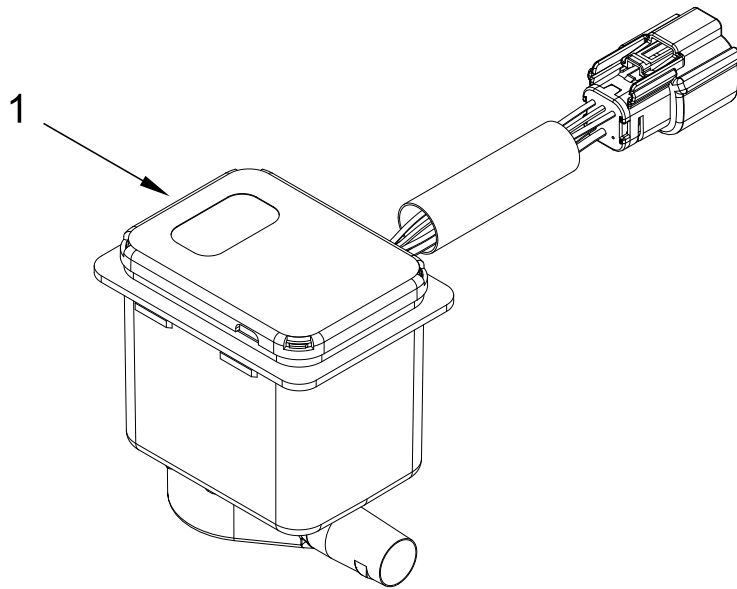

KitchenAid®

ICEMAKER

MODELS:

KUIX535HBS02 (Black Stainless)

CABINET, DOOR AND LINER PARTS

CABINET, DOOR AND LINER PARTS

<u>Illus. No.</u>	<u>Part No.</u>	<u>Description</u>	<u>Illus. No.</u>	<u>Part No.</u>	<u>Description</u>	<u>Illus. No.</u>	<u>Part No.</u>	<u>Description</u>
1		Literature Parts	15	W11250972	Wrap, Door (Black Stainless)	29	348689	Screw
	W11686966	Owners Manual				30	3400884	Screw (Stainless)
	W10492484	Tech Sheet	16	W11243472	Cover, Top Hinge(Black)	31	W10518673	Nameplate
2	8534077	Screw (White)				32	W10495264	Screw (Black)
3	W10734102	Bin, Door	17		Cabinet and Liner (Not Serviced)	33	357640	Screw
4	2185678	Spacer				34	2185927	Holder, Scoop
5	2217394	Cover, Wiring	18	W11256688	Cover, Unit	35	3374849	Leg, Leveling
6	489442	Screw	19	8534075	Screw (Black)	36	W11212764	Pin, Limit
7		Door	20	W11257325	Cover Cap, Hinge	37		Panel, Top
	W11263351	Black	21	W11505640	Pad, Foam		W11246183	Black
8	W11309649	Cam,Door	22	3400240	Nut	38	2217293	Gasket, Top Panel
9	W10529250	Assembly, Magnetic Catch	23	W10738312	Tube, Bin to Pump	39		Grill, Front
10	W10136999	Nut, Push-In	24	W10493422	Scoop		W11197601	Black
11	W11165597	Gasket, Bottom	25		Handle, Door	40	W10531302	Screw (Black)
12	489505	Clamp, Hose		W11450233	Stainless	41	W11176752	Hinge Assembly, Top
13	2217294	Gasket, Door	26	2208136	Clip, Water Tube	42	W11176753	Hinge Assembly, Bottom
14	W11309752	Sidecap, Top (Black)	27	3196184	Screw			
	W11309756	Sidecap, Bottom(Black)	28	W11243473	Cover, Bottom Hinge (Black)			

PUMP PARTS

PUMP PARTS

<u>Illus.</u> <u>No.</u>	<u>Part No.</u>	<u>Description</u>
1	W11439191	Pump, Recirculating (Includes Sensor)
2	W10489129	Bracket, Pump
3	W10764770	Assembly, Pump Wire

CONTROL PANEL PARTS