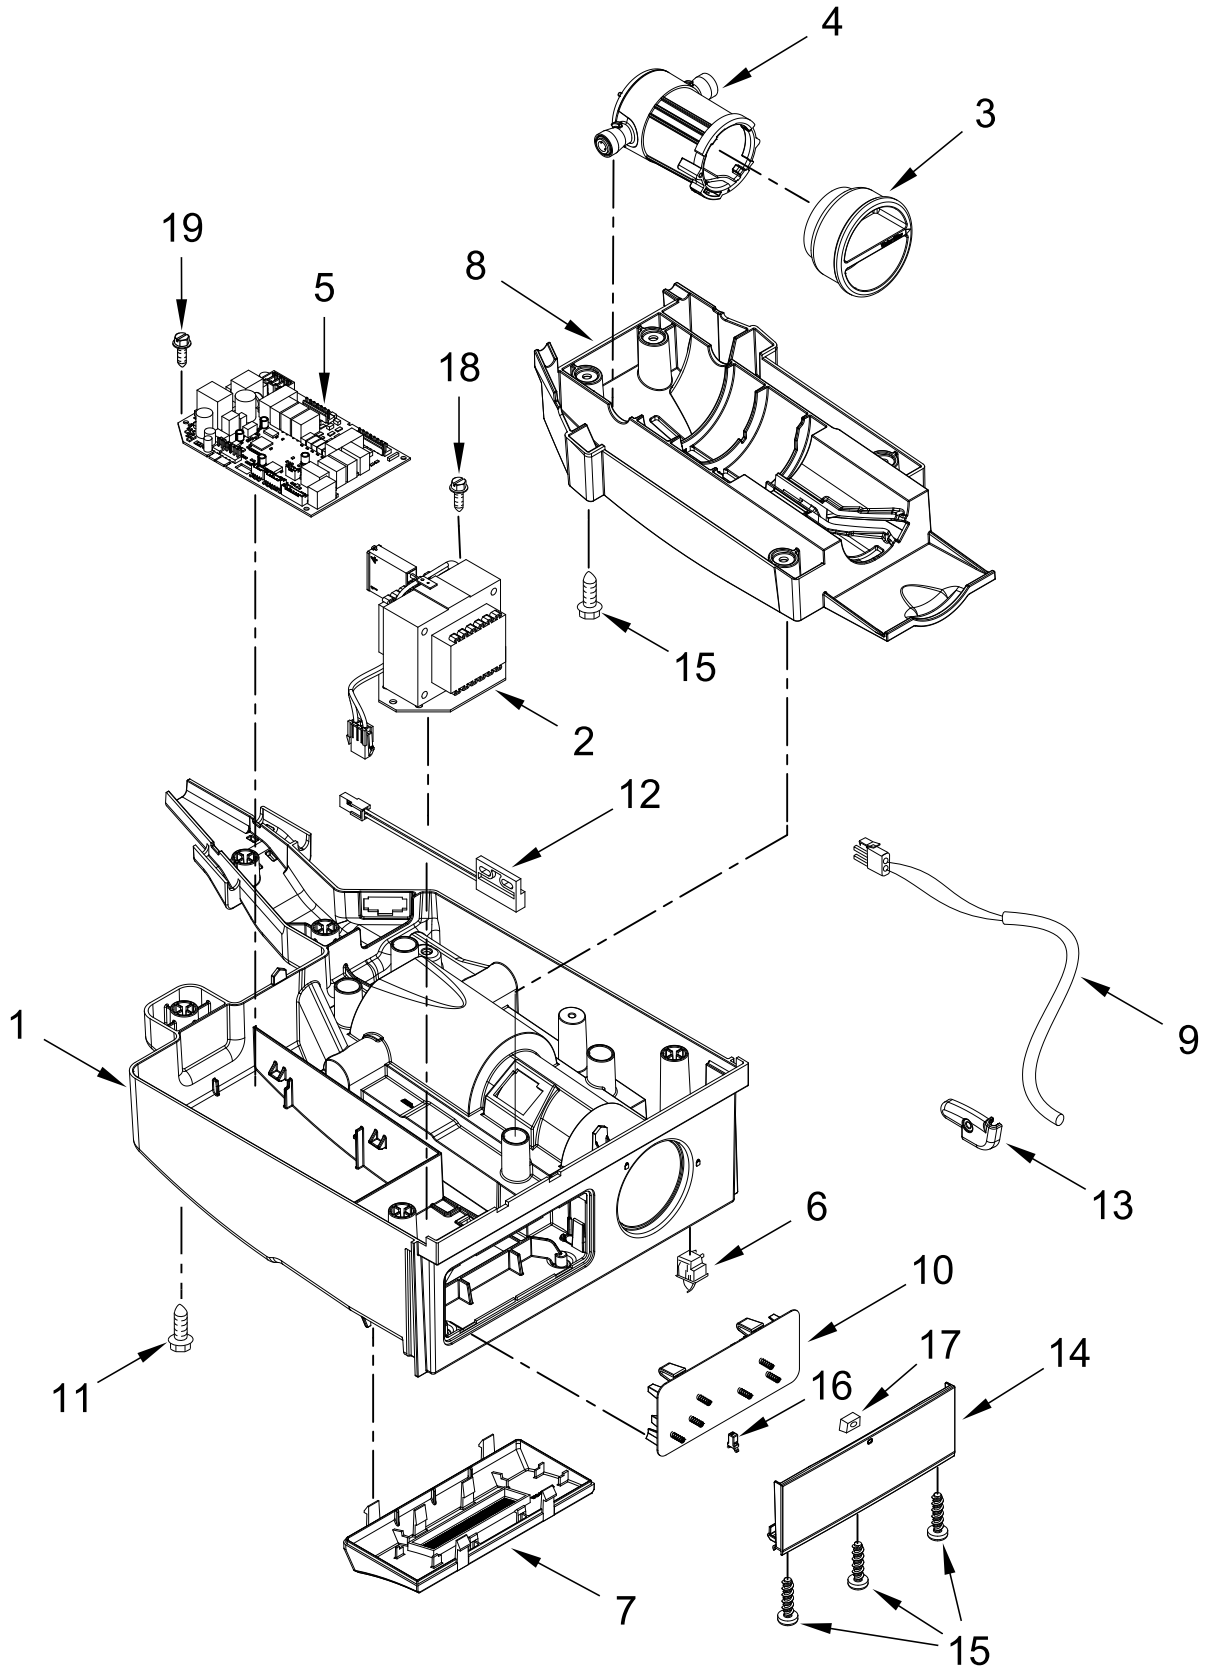

KitchenAid®

ICEMAKER

MODELS:

KUIX535HBS02 (Black Stainless)

CABINET, DOOR AND LINER PARTS

CABINET, DOOR AND LINER PARTS

<u>Illus. No.</u>	<u>Part No.</u>	<u>Description</u>	<u>Illus. No.</u>	<u>Part No.</u>	<u>Description</u>	<u>Illus. No.</u>	<u>Part No.</u>	<u>Description</u>
1		Literature Parts	15	W11250972	Wrap, Door (Black Stainless)	29	348689	Screw
	W11686966	Owners Manual				30	3400884	Screw (Stainless)
	W10492484	Tech Sheet	16	W11243472	Cover, Top Hinge(Black)	31	W10518673	Nameplate
2	8534077	Screw (White)				32	W10495264	Screw (Black)
3	W10734102	Bin, Door	17		Cabinet and Liner (Not Serviced)	33	357640	Screw
4	2185678	Spacer				34	2185927	Holder, Scoop
5	2217394	Cover, Wiring	18	W11256688	Cover, Unit	35	3374849	Leg, Leveling
6	489442	Screw	19	8534075	Screw (Black)	36	W11212764	Pin, Limit
7		Door	20	W11257325	Cover Cap, Hinge	37		Panel, Top
	W11263351	Black	21	W11505640	Pad, Foam		W11246183	Black
8	W11309649	Cam,Door	22	3400240	Nut	38	2217293	Gasket, Top Panel
9	W10529250	Assembly, Magnetic Catch	23	W10738312	Tube, Bin to Pump	39		Grill, Front
10	W10136999	Nut, Push-In	24	W10493422	Scoop		W11197601	Black
11	W11165597	Gasket, Bottom	25		Handle, Door	40	W10531302	Screw (Black)
12	489505	Clamp, Hose		W11450233	Stainless	41	W11176752	Hinge Assembly, Top
13	2217294	Gasket, Door	26	2208136	Clip, Water Tube	42	W11176753	Hinge Assembly, Bottom
14	W11309752	Sidecap, Top (Black)	27	3196184	Screw			
	W11309756	Sidecap, Bottom(Black)	28	W11243473	Cover, Bottom Hinge (Black)			

PUMP PARTS

PUMP PARTS

<u>Illus.</u> <u>No.</u>	<u>Part No.</u>	<u>Description</u>
1	W11439191	Pump, Recirculating (Includes Sensor)
2	W10489129	Bracket, Pump
3	W10764770	Assembly, Pump Wire

CONTROL PANEL PARTS