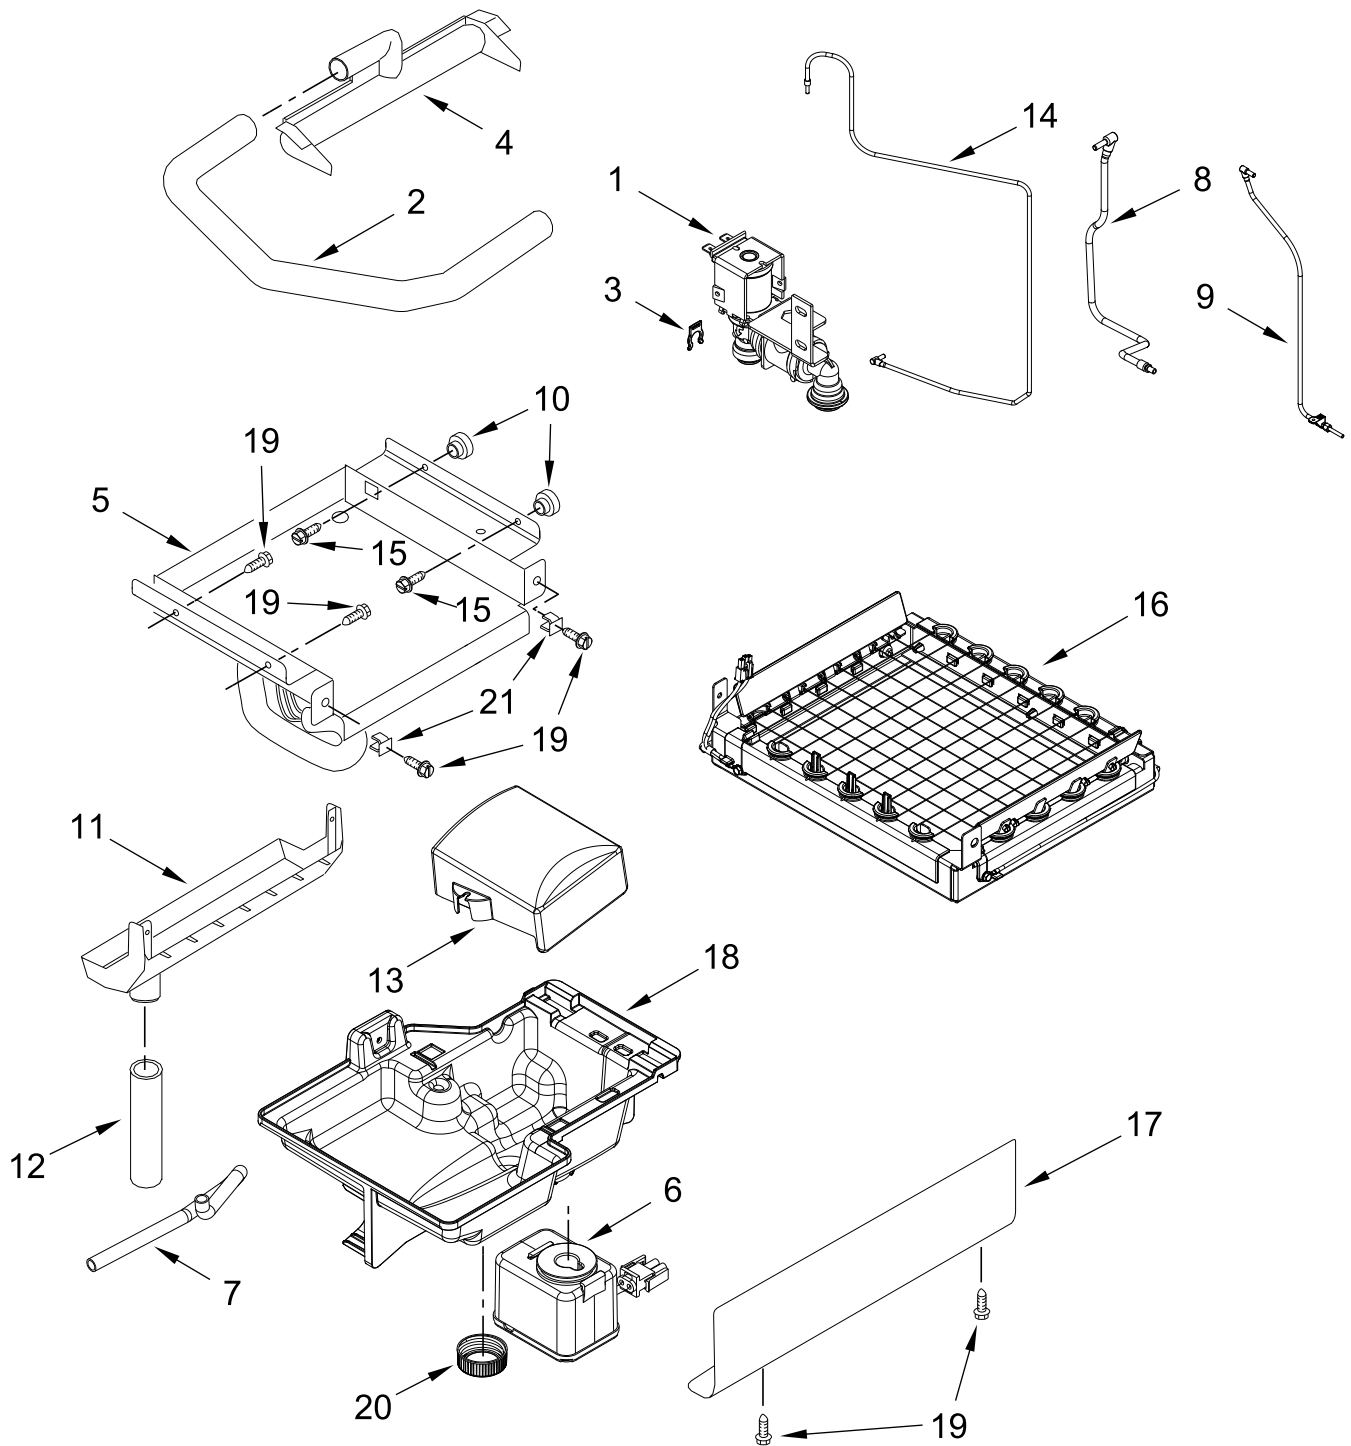

EVAPORATOR, GRID, AND WATER PARTS

EVAPORATOR, GRID, AND WATER PARTS

<u>Illus.</u> <u>No.</u>	<u>Part No.</u>	<u>Description</u>	<u>Illus.</u> <u>No.</u>	<u>Part No.</u>	<u>Description</u>	<u>Illus.</u> <u>No.</u>	<u>Part No.</u>	<u>Description</u>
1	W10870921	Valve, Water (Includes Regulator)	9	W11257051	Tube, Inlet	18	W11507346	Reservoir, Water
			10	836667	Spacer	19	3400884	Screw (Stainless)
2	W10772963	Tube, Pump	11	2185625	Reservoir, Water Slide	20	W10555398	Cap, Drain
3	W10782423	Locking Ring (1/4")	12	W10635836	Tube, Water Slide	21	3400909	Grommet, Screw
4	2185523	Dispenser, Water	13	W10512292	Cover, Bracket			
5	W11703764	Evaporator	14	W11543903	Waterline, Valve			
6	W11439192	Pump, Reservoir Drain	15	3400886	Screw (Stainless)			
7	W10539379	Tube, Reservoir Drain	16	W10783275	Assembly, Grid			
8	W11543901	Waterline, Reservoir	17	W10340986	Cover, Grid