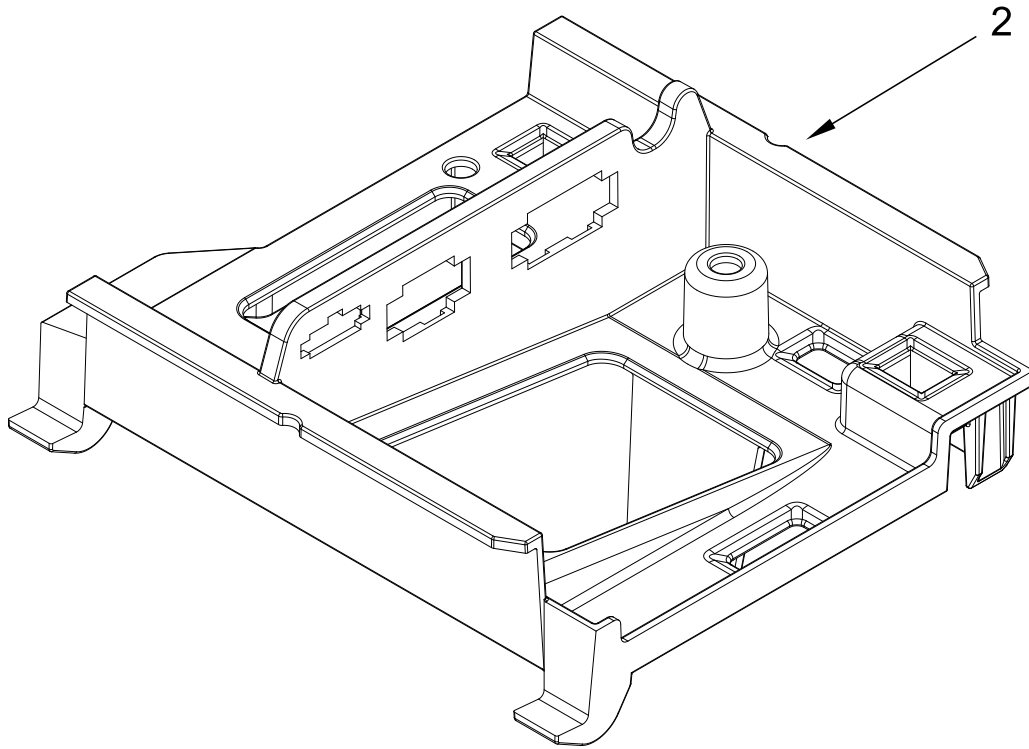

KitchenAid®

ICEMAKER

MODELS:

KUIX535HBS02 (Black Stainless)

CABINET, DOOR AND LINER PARTS

CABINET, DOOR AND LINER PARTS

<u>Illus. No.</u>	<u>Part No.</u>	<u>Description</u>	<u>Illus. No.</u>	<u>Part No.</u>	<u>Description</u>	<u>Illus. No.</u>	<u>Part No.</u>	<u>Description</u>
1		Literature Parts	15	W11250972	Wrap, Door (Black Stainless)	29	348689	Screw
	W11686966	Owners Manual				30	3400884	Screw (Stainless)
	W10492484	Tech Sheet	16	W11243472	Cover, Top Hinge(Black)	31	W10518673	Nameplate
2	8534077	Screw (White)				32	W10495264	Screw (Black)
3	W10734102	Bin, Door	17		Cabinet and Liner (Not Serviced)	33	357640	Screw
4	2185678	Spacer				34	2185927	Holder, Scoop
5	2217394	Cover, Wiring	18	W11256688	Cover, Unit	35	3374849	Leg, Leveling
6	489442	Screw	19	8534075	Screw (Black)	36	W11212764	Pin, Limit
7		Door	20	W11257325	Cover Cap, Hinge	37		Panel, Top
	W11263351	Black	21	W11505640	Pad, Foam		W11246183	Black
8	W11309649	Cam,Door	22	3400240	Nut	38	2217293	Gasket, Top Panel
9	W10529250	Assembly, Magnetic Catch	23	W10738312	Tube, Bin to Pump	39		Grill, Front
10	W10136999	Nut, Push-In	24	W10493422	Scoop		W11197601	Black
11	W11165597	Gasket, Bottom	25		Handle, Door	40	W10531302	Screw (Black)
12	489505	Clamp, Hose		W11450233	Stainless	41	W11176752	Hinge Assembly, Top
13	2217294	Gasket, Door	26	2208136	Clip, Water Tube	42	W11176753	Hinge Assembly, Bottom
14	W11309752	Sidecap, Top (Black)	27	3196184	Screw			
	W11309756	Sidecap, Bottom(Black)	28	W11243473	Cover, Bottom Hinge (Black)			

PUMP PARTS

PUMP PARTS

<u>Illus.</u> <u>No.</u>	<u>Part No.</u>	<u>Description</u>
1	W11439191	Pump, Recirculating (Includes Sensor)
2	W10489129	Bracket, Pump
3	W10764770	Assembly, Pump Wire

CONTROL PANEL PARTS