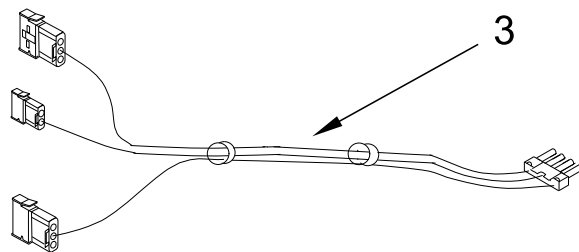

KitchenAid®

ICEMAKER

MODELS:

KUIX535HBS02 (Black Stainless)

CABINET, DOOR AND LINER PARTS

CABINET, DOOR AND LINER PARTS

<u>Illus. No.</u>	<u>Part No.</u>	<u>Description</u>	<u>Illus. No.</u>	<u>Part No.</u>	<u>Description</u>	<u>Illus. No.</u>	<u>Part No.</u>	<u>Description</u>
1		Literature Parts	15	W11250972	Wrap, Door (Black Stainless)	29	348689	Screw
	W11686966	Owners Manual				30	3400884	Screw (Stainless)
	W10492484	Tech Sheet	16	W11243472	Cover, Top Hinge(Black)	31	W10518673	Nameplate
2	8534077	Screw (White)				32	W10495264	Screw (Black)
3	W10734102	Bin, Door	17		Cabinet and Liner (Not Serviced)	33	357640	Screw
4	2185678	Spacer				34	2185927	Holder, Scoop
5	2217394	Cover, Wiring	18	W11256688	Cover, Unit	35	3374849	Leg, Leveling
6	489442	Screw	19	8534075	Screw (Black)	36	W11212764	Pin, Limit
7		Door	20	W11257325	Cover Cap, Hinge	37		Panel, Top
	W11263351	Black	21	W11505640	Pad, Foam		W11246183	Black
8	W11309649	Cam,Door	22	3400240	Nut	38	2217293	Gasket, Top Panel
9	W10529250	Assembly, Magnetic Catch	23	W10738312	Tube, Bin to Pump	39		Grill, Front
10	W10136999	Nut, Push-In	24	W10493422	Scoop		W11197601	Black
11	W11165597	Gasket, Bottom	25		Handle, Door	40	W10531302	Screw (Black)
12	489505	Clamp, Hose		W11450233	Stainless	41	W11176752	Hinge Assembly, Top
13	2217294	Gasket, Door	26	2208136	Clip, Water Tube	42	W11176753	Hinge Assembly, Bottom
14	W11309752	Sidecap, Top (Black)	27	3196184	Screw			
	W11309756	Sidecap, Bottom(Black)	28	W11243473	Cover, Bottom Hinge (Black)			

PUMP PARTS

PUMP PARTS

<u>Illus.</u> <u>No.</u>	<u>Part No.</u>	<u>Description</u>
1	W11439191	Pump, Recirculating (Includes Sensor)
2	W10489129	Bracket, Pump
3	W10764770	Assembly, Pump Wire

CONTROL PANEL PARTS