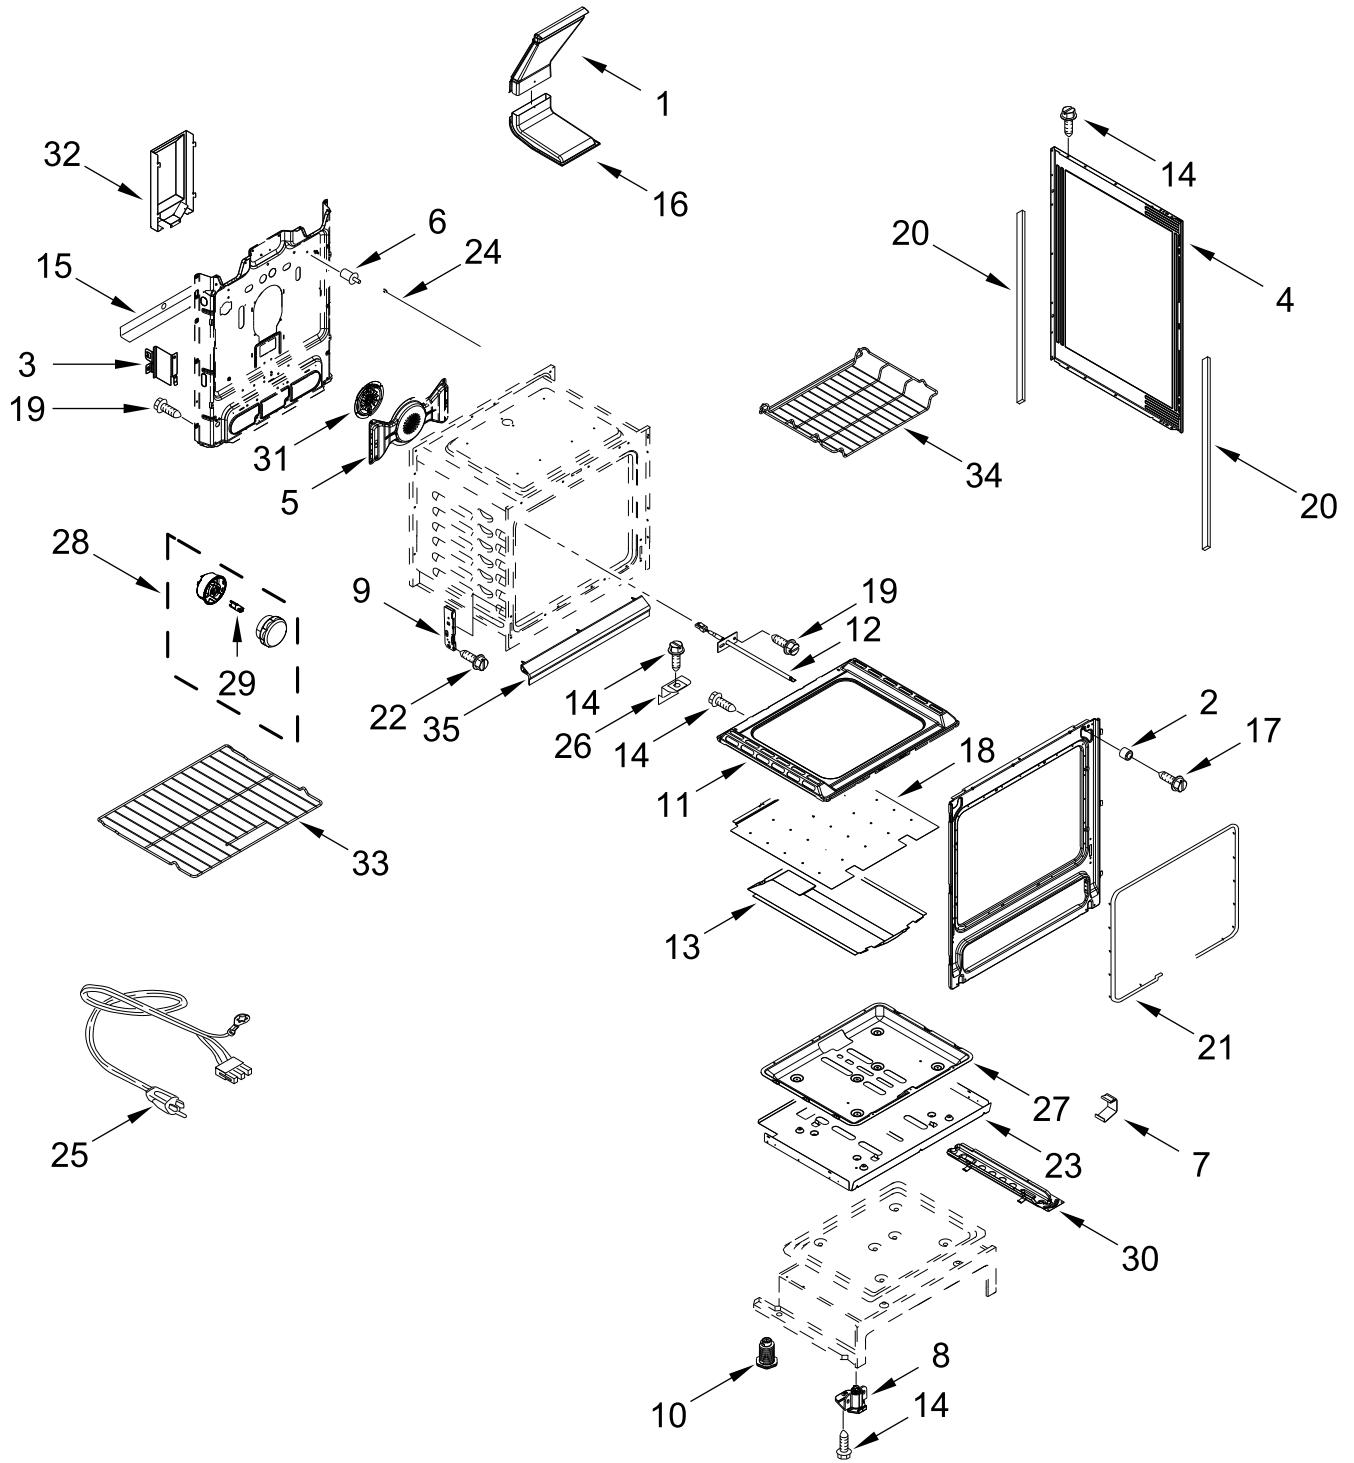

CHASSIS PARTS

CHASSIS PARTS

<u>Illus. No.</u>	<u>Part No.</u>	<u>Description</u>	<u>Illus. No.</u>	<u>Part No.</u>	<u>Description</u>	<u>Illus. No.</u>	<u>Part No.</u>	<u>Description</u>
1	W10314347	Assembly, Flue	17	3196560	Screw	31	W10874067	Motor, Fan (Convection)
2	9758701	Spacer, Door	18	W10323077	Diffuser, Flame	32	W10158780	Cover, Rear Fan
3	W10273002	Bracket, Oven Support	19	3196178	Screw	33	W10531060	Rack, Oven
4		Panel, Side	20	W10919715	Gasket	34	W10289145	Rack, Oven (Gull-Wing)
	W10162245	Black	21	W11491752	Gasket, Door	35	W10501599	Clip, Front Frame Cover
5	W10346153	Baffle, Full Convection	22	W10031780	Screw			FOLLOWING PARTS NOT ILLUSTRATED
6	W11511828	Switch, Door	23	W10273195	Shield, Heat		W10526208	Insulation, Wrap
7	W10137382	Clip, Panel	24	W10273192	Rod, Door Switch		W10526209	Insulation, Main Back
8	W10341186	Front Foot Assembly	25	W10910642	Cord, Power		4820F015-59	Insulation, Strap
9	W10289077	Receiver, Hinge	26	W10035900	Support, Oven Bottom			
10	W10058460	Foot, Leveling	27	W11379356	Pan, Bake			
11	W10211368	Bottom, Oven	28	W11634772	Light Assembly			
12	W10586204	Sensor	29	W10571723	Bulb, Halogen 40 Watts			
13	3601P356-45	Baffle, Bake Burner	30	W10390008	Base Rail Assembly (Left)			
14	W10362924	Screw		W10390007	Base Rail Assembly (Right)			
15	W10435470	Brace, Main Back						
16	W11040249	Assembly, Flue (Upper)