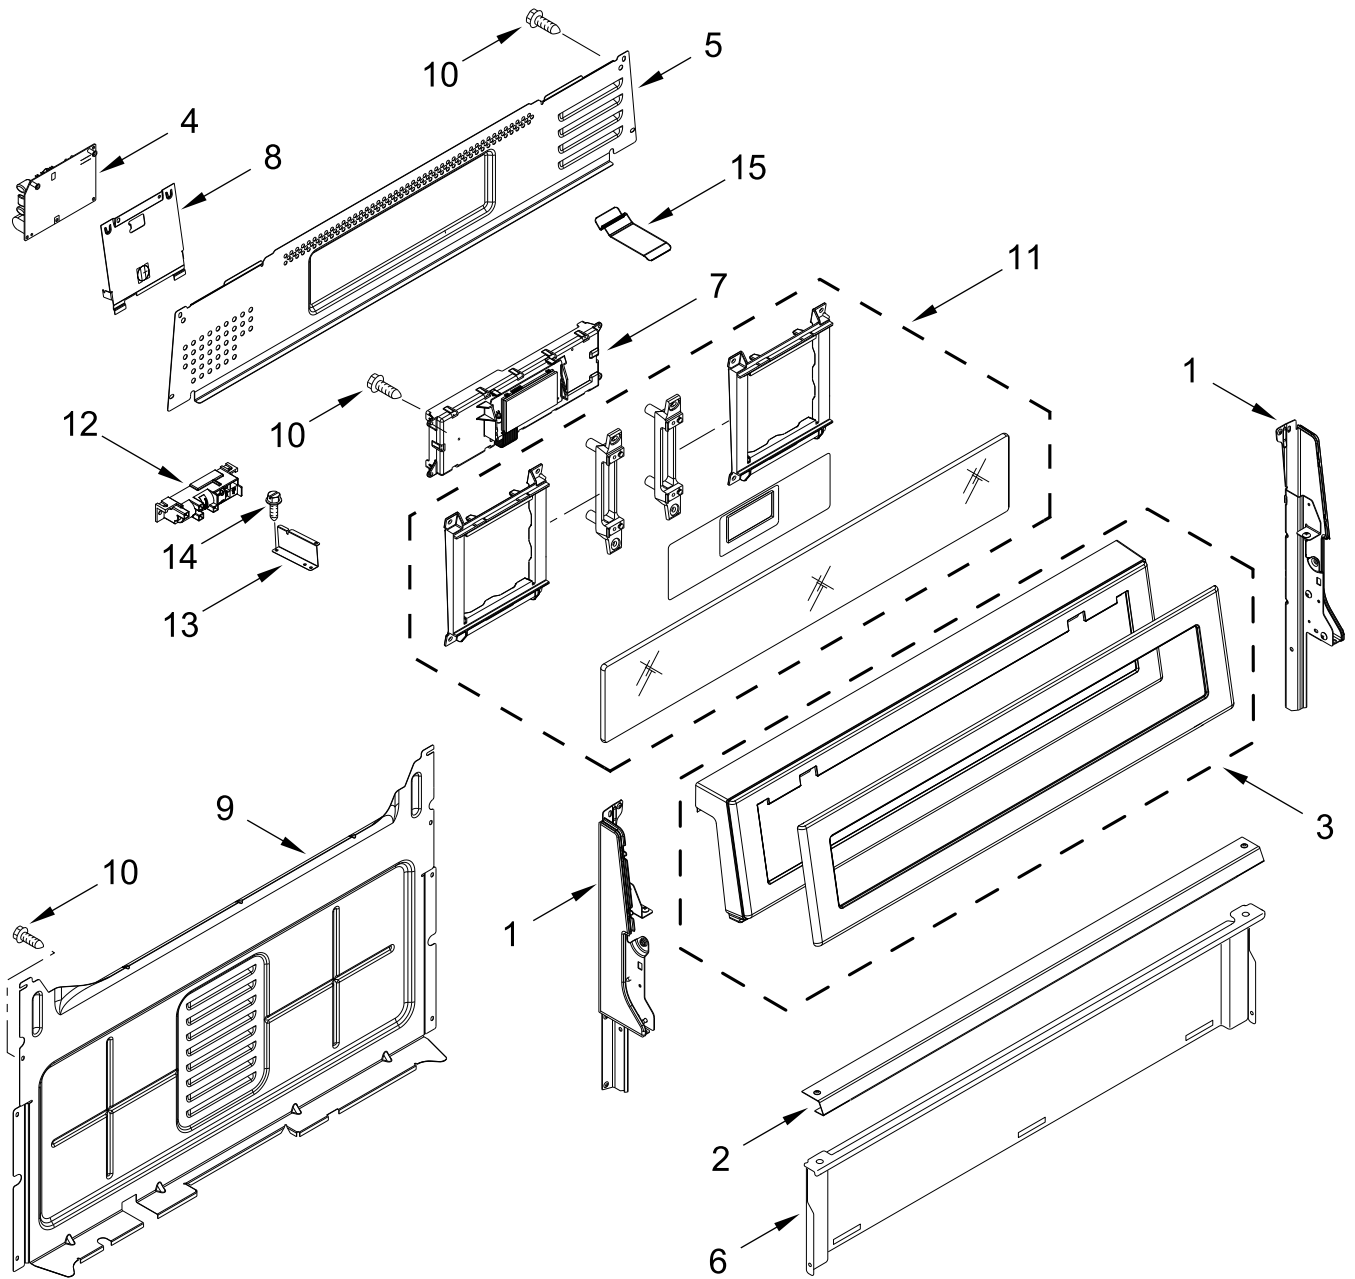

CONTROL PANEL PARTS

CONTROL PANEL PARTS

<u>Illus.</u> <u>No.</u>	<u>Part No.</u>	<u>Description</u>	<u>Illus.</u> <u>No.</u>	<u>Part No.</u>	<u>Description</u>	<u>Illus.</u> <u>No.</u>	<u>Part No.</u>	<u>Description</u>
1		Endcap	5	W10198745	Cover, Upper	11		Assembly, Active Overlay
	W11130372	Black (Left)	6	W10192841	Shield, Heat		W10692150	Black
	W11130379	Black (Right)	7	W11642873	Control (Maxwell)	12	W11350452	Spark Module
2	W10516123	Bracket, Console Mounting	8	W10762981	Bracket, Mounting	13	W10797001	Bracket, Ignitor
3		Console	9	W10184251	Cover, Back	14	3196169	Screw
	W11024860	Black Stainless	10	3196178	Screw	15	W10551614	Spreader, Clip-Spring
4	W10920631	Module, Spark DSI