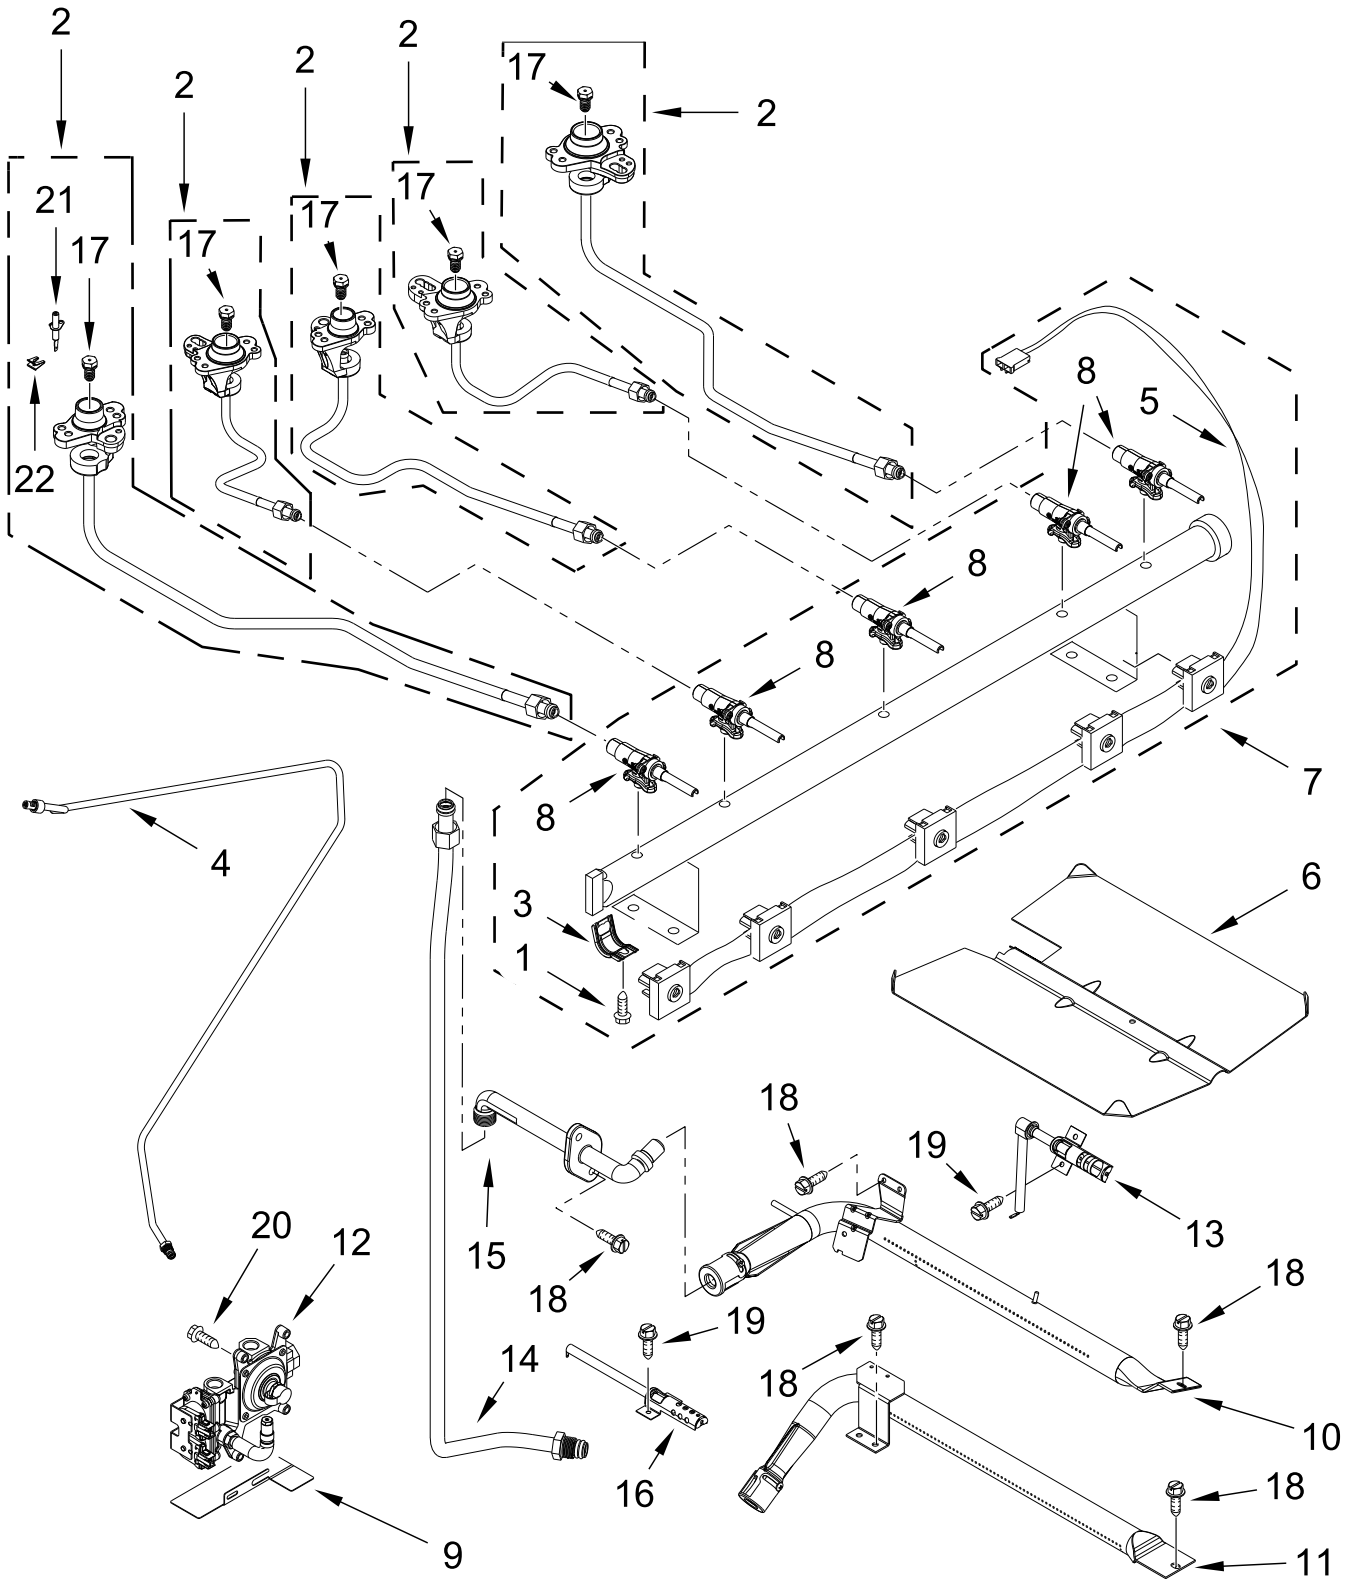

CHASSIS PARTS

<u>Illus. No.</u>	<u>Part No.</u>	<u>Description</u>	<u>Illus. No.</u>	<u>Part No.</u>	<u>Description</u>	<u>Illus. No.</u>	<u>Part No.</u>	<u>Description</u>
1	W10314347	Assembly, Flue	17	3196560	Screw	31	W10874067	Motor, Fan (Convection)
2	9758701	Spacer, Door	18	W10323077	Diffuser, Flame	32	W10158780	Cover, Rear Fan
3	W10273002	Bracket, Oven Support	19	3196178	Screw	33	W10531060	Rack, Oven
4		Panel, Side	20	W10919715	Gasket	34	W10289145	Rack, Oven (Gull-Wing)
	W10162245	Black	21	W11491752	Gasket, Door	35	W10501599	Clip, Front Frame Cover
5	W10346153	Baffle, Full Convection	22	W10031780	Screw			FOLLOWING PARTS NOT ILLUSTRATED
6	W11511828	Switch, Door	23	W10273195	Shield, Heat		W10526208	Insulation, Wrap
7	W10137382	Clip, Panel	24	W10273192	Rod, Door Switch		W10526209	Insulation, Main Back
8	W10341186	Front Foot Assembly	25	W10910642	Cord, Power		4820F015-59	Insulation, Strap
9	W10289077	Receiver, Hinge	26	W10035900	Support, Oven Bottom			
10	W10058460	Foot, Leveling	27	W11379356	Pan, Bake			
11	W10211368	Bottom, Oven	28	W11634772	Light Assembly			
12	W10586204	Sensor	29	W10571723	Bulb, Halogen 40 Watts			
13	3601P356-45	Baffle, Bake Burner	30	W10390008	Base Rail Assembly (Left)			
14	W10362924	Screw		W10390007	Base Rail Assembly (Right)			
15	W10435470	Brace, Main Back						
16	W11040249	Assembly, Flue (Upper)						

MANIFOLD PARTS