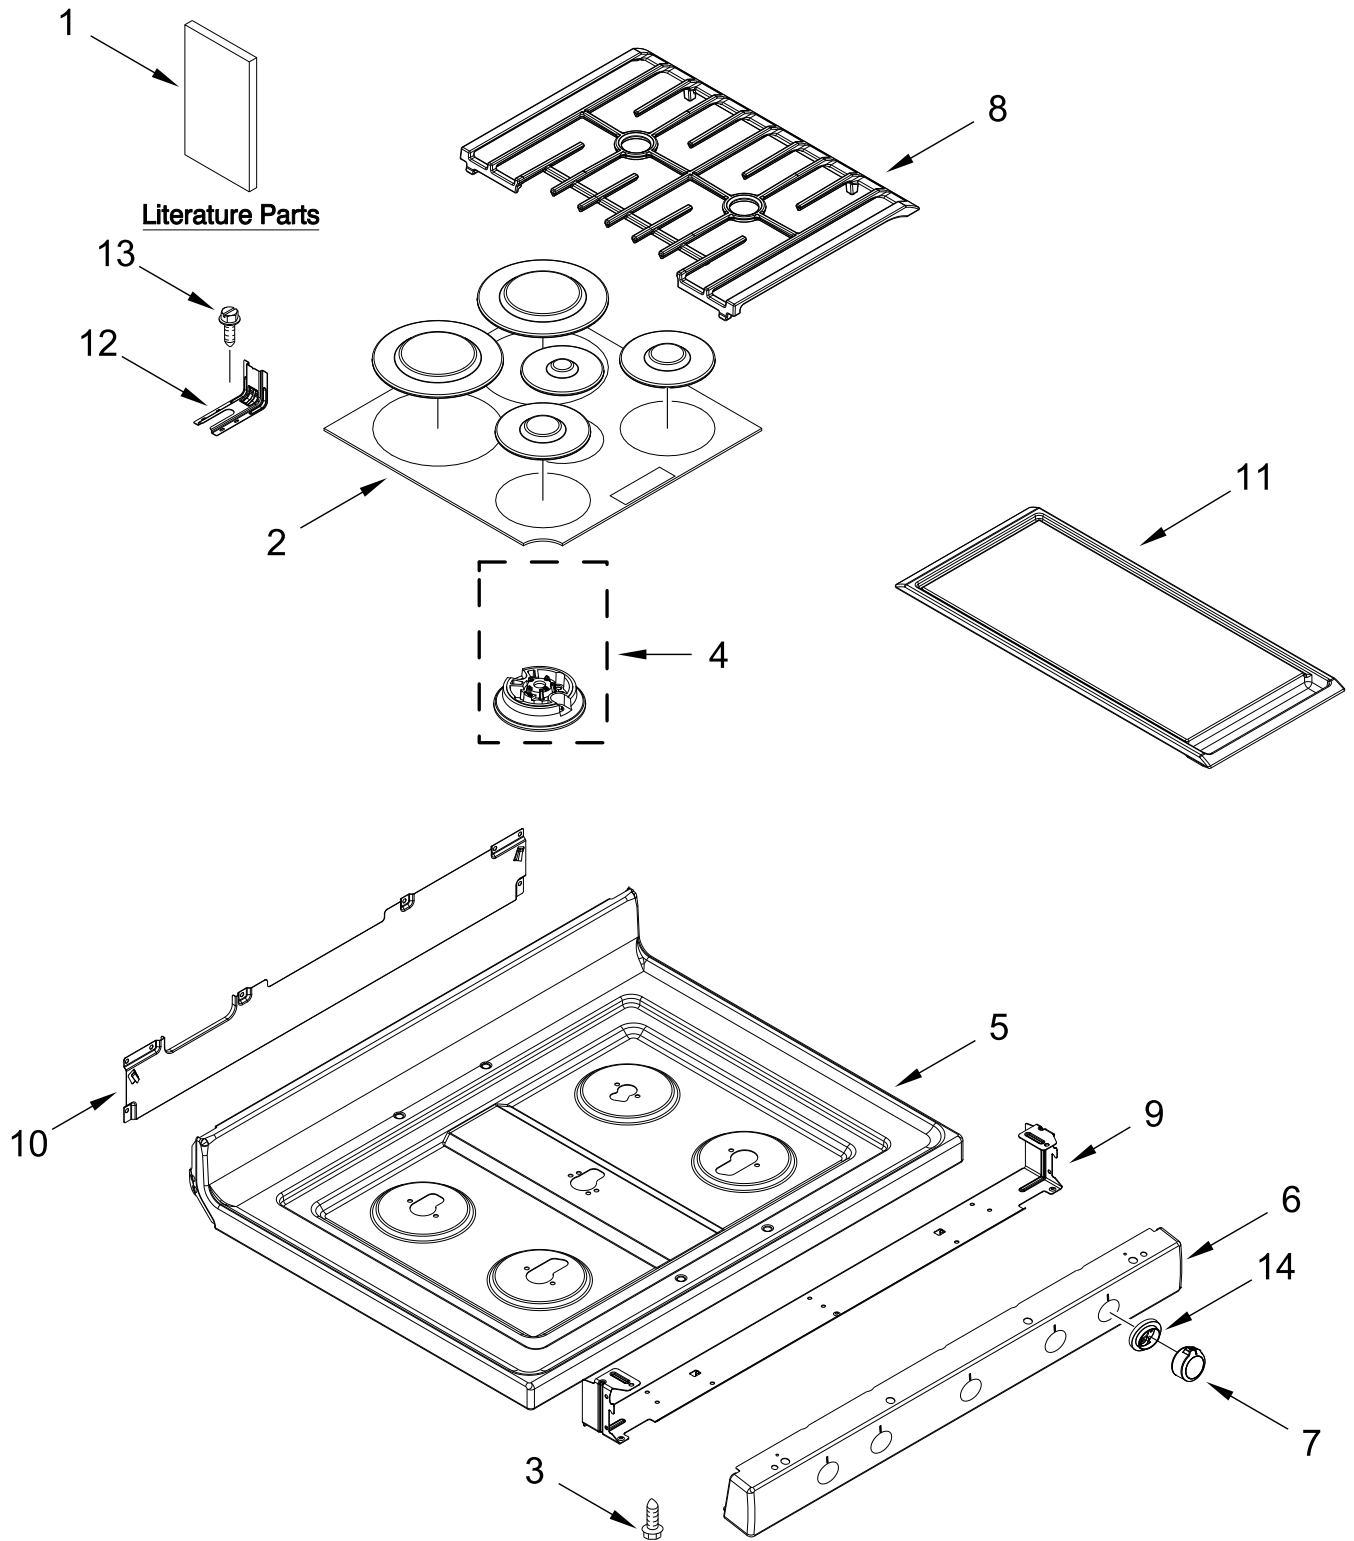

KitchenAid®

GAS RANGE

MODELS:

KFGG500EBS8 (Black Stainless)

COOKTOP PARTS

COOKTOP PARTS

<u>Illus. No.</u>	<u>Part No.</u>	<u>Description</u>	<u>Illus. No.</u>	<u>Part No.</u>	<u>Description</u>	<u>Illus. No.</u>	<u>Part No.</u>	<u>Description</u>
1		Literature Parts	6		Panel, Manifold	14		Bezel
	W11426598	Owners Manual		W10861036	Black Stainless		W10785119	Stainless (Kit of 5)
	W11565451	Tech Sheet	7		Knob			FOLLOWING PARTS NOT ILLUSTRATED
	W11427469	Quick Start Guide		W10786063	Stainless			
2		Burner Cap Kit	8		Grate Kit		W11461074	Harness, Main
	W11369523	Black (Set of 5)		W11241658	Black (Set of 2)		W10753750	Harness, Bake and Broil
3	W10067840	Screw	9	W11379946	Manifold Panel Bracket			
4	W11352018	Spreader, Flame (Left Front and Right Front)	10	W11379358	Rear Gas Cooktop Bracket		W10334923	Clip, Gas Wiring
	W11352020	Spreader, Flame (Left Rear and Center)	11	W10432544	Griddle		313438	Clip, Harness
	W11352021	Spreader, Flame (Right Rear)	12	W11379945	Bracket, Anti-Tip		3196520	Clip, Wire
		Cooktop	13	7101P485-60	Screw, Anti-Tip Kit		W10182767	Tie, Manifold Wire
5	W11418086	Black					3196896	Clip, Wire

CONTROL PANEL PARTS

CONTROL PANEL PARTS

<u>Illus.</u> <u>No.</u>	<u>Part No.</u>	<u>Description</u>	<u>Illus.</u> <u>No.</u>	<u>Part No.</u>	<u>Description</u>	<u>Illus.</u> <u>No.</u>	<u>Part No.</u>	<u>Description</u>
1		Endcap	5	W10198745	Cover, Upper	11		Assembly, Active Overlay
	W11130372	Black (Left)	6	W10192841	Shield, Heat		W10692150	Black
	W11130379	Black (Right)	7	W11642873	Control (Maxwell)	12	W11350452	Spark Module
2	W10516123	Bracket, Console Mounting	8	W10762981	Bracket, Mounting	13	W10797001	Bracket, Ignitor
3		Console	9	W10184251	Cover, Back	14	3196169	Screw
	W11024860	Black Stainless	10	3196178	Screw	15	W10551614	Spreader, Clip-Spring
4	W10920631	Module, Spark DSI						